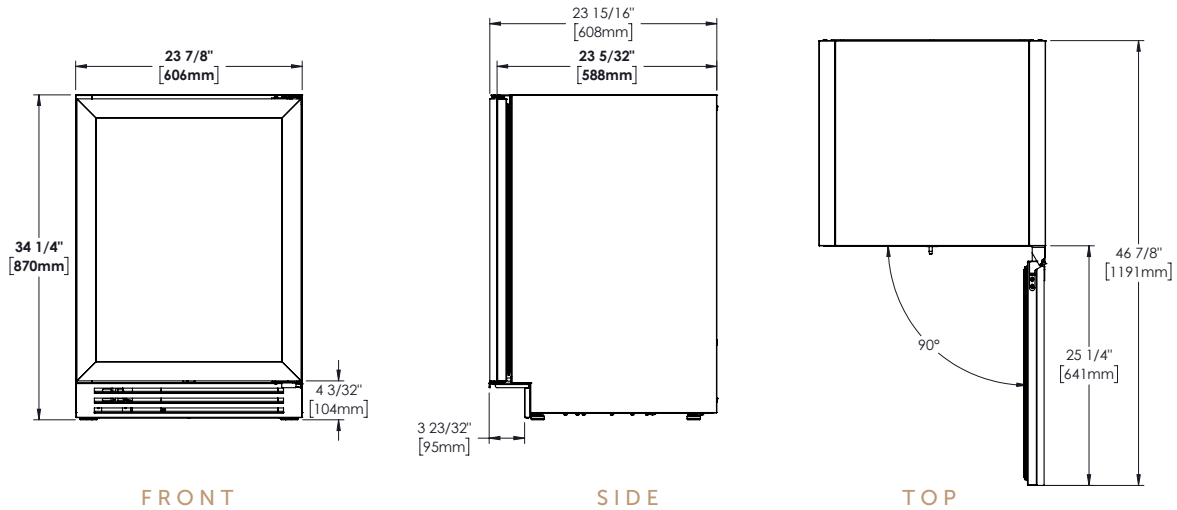

#### SPECIFICATIONS

Dimensions (w x h x d) 23<sup>7</sup>/<sub>8</sub>" x 34<sup>1</sup>/<sub>4</sub>" x 23<sup>7</sup>/<sub>8</sub>"

Cutout Dimensions (w x h x d) 24" x 34<sup>1</sup>/<sub>2</sub>" x 24"

Standard Overlay Panel (w x h x d) 23<sup>5</sup>/<sub>8</sub>" x 30<sup>1</sup>/<sub>8</sub>" x 3/4"

Panel provided by others. Other installation options available. Consult install guide for details.

Capacity (cu. ft.) 5.5

## 24" OVERLAY READY DOOR WINE CABINET

TWC-24-R/L-OP-C – (shown with a 3/4" cabinetry panel)

### OPENING DIMENSIONS