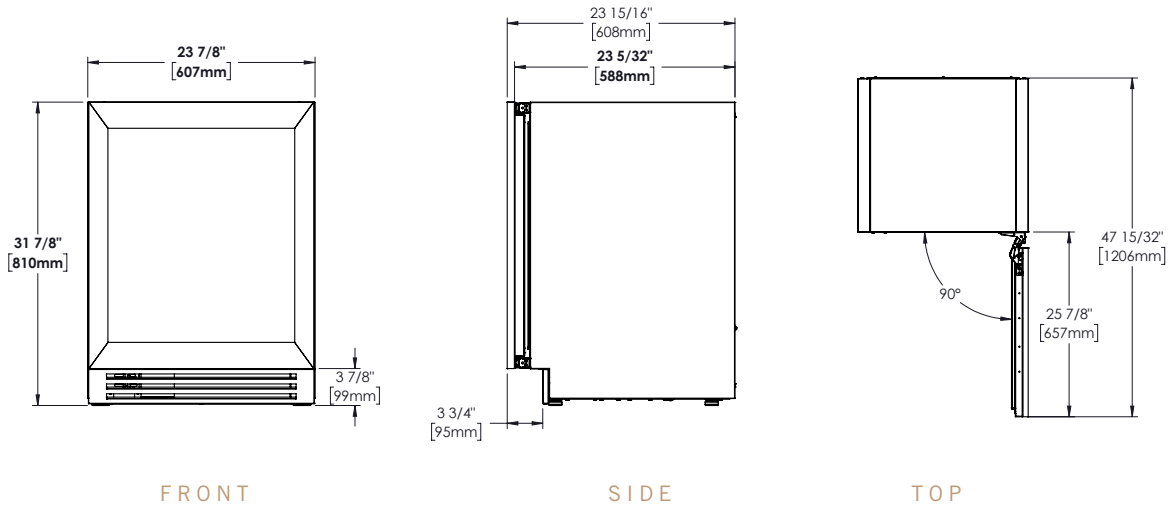

ORGANIZATION

- Two adjustable heavy-duty PVC coated black wire shelves allow for adjustable organization options.
 - Shelf dimensions: 19 5/8" W x 17" L.

BUILD YOUR TRUE

Customize your True with a variety of finish and hardware options at true-residential.com/custom.

TURADA-24-RG-A~O

SPECIFICATIONS

Dimensions (w x h x d) 23 7/8" x 31 7/8" x 23 5/32"

Cutout Dimensions (w x h x d) 24" x 32" x 24"

Standard Overlay Panel (w x h x d) 23 5/8" x 28" x 3/4"

Panel provided by others. Other installation options available.
Consult install guide for details.

Capacity (cu. ft.) 5.0

Temperature Range 33°– 41°F (0.5°– 5°C)

Weight (lbs.) 145

Voltage 115/60/1 115/60/1 NEMA-5-15R

Amps 0.8

Annual Energy Consumption (kWh) 275

Power Cord Length (ft.) 10

Energy Star Rated Yes

24" OVERLAY GLASS DOOR UNDERCOUNTER REFRIGERATOR

TURADA-24-LG/RG-A~O – (shown with a 3/4" cabinetry panel.)

OPENING DIMENSIONS

MODEL OPTIONS

| MODEL | FINISH |
|------------------|--|
| TURADA-24-LG-A~O | Overlay panel ready glass door, left hinged |
| TURADA-24-RG-A~O | Overlay panel ready glass door, right hinged |