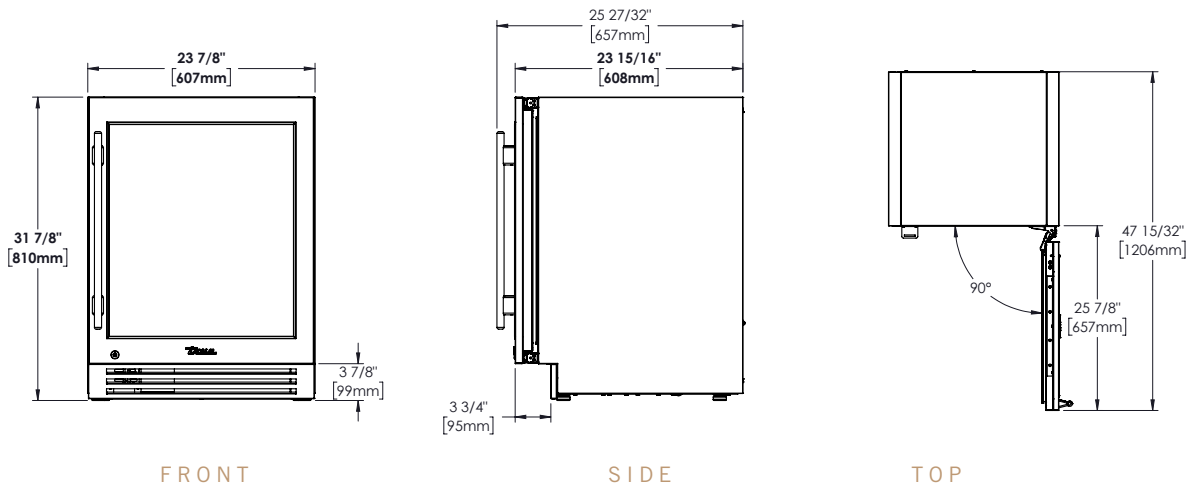

ORGANIZATION

- Two adjustable heavy-duty PVC coated black wire shelves allow for adjustable organization options.
  - Shelf dimensions: 19<sup>5</sup>/<sub>8</sub>" W x 17" L.

BUILD YOUR TRUE

Customize your True with a variety of finish and hardware options at [true-residential.com/custom](http://true-residential.com/custom).

TURADA-24-RG-A~S

SPECIFICATIONS

Dimensions (w x h x d) 23<sup>7</sup>/<sub>8</sub>" x 31<sup>7</sup>/<sub>8</sub>" x 23<sup>15</sup>/<sub>16</sub>"

Cutout Dimensions (w x h x d) 24" x 32" x 24"

Other installation options available, consult install guide

Capacity (cu. ft.) 5.0

Temperature Range 33°– 41°F (0.5°– 5°C)

Weight (lbs.) 145

Voltage 115/60/1 115/60/1 NEMA-5-15R

Amps 0.8

Annual Energy Consumption (kWh) 275

Power Cord Length (ft.) 10

Energy Star Rated Yes

24" STAINLESS GLASS DOOR UNDERCOUNTER REFRIGERATOR

TURADA-24-LG/RG-A~S

OPENING DIMENSIONS

MODEL OPTIONS

MODEL	FINISH
TURADA-24-LG-A~S	Stainless glass door, left hinged
TURADA-24-RG-A~S	Stainless glass door, right hinged