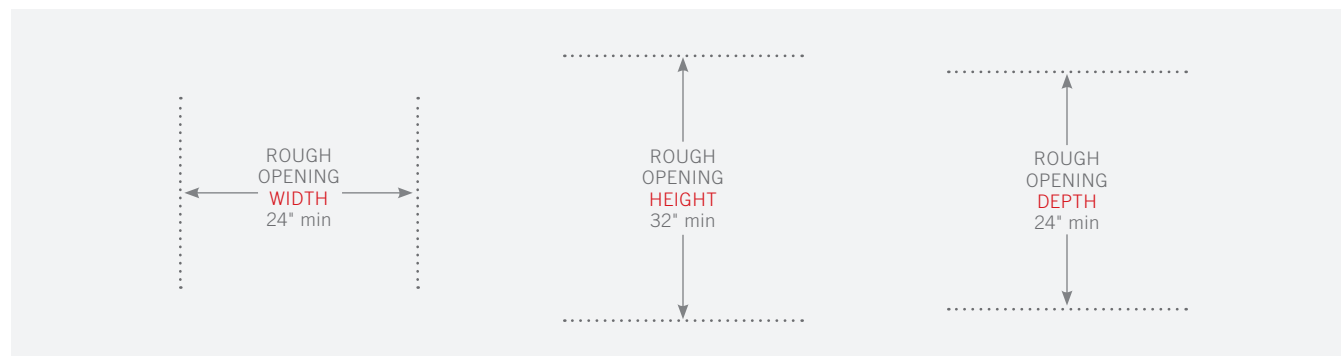

OPENING DIMENSIONS

MODEL OPTIONS

MODEL	FINISH
TURADA-24-LG-A~S	Stainless glass door, left hinged
TURADA-24-RG-A~S	Stainless glass door, right hinged

Overlay panel ready version also available.

ACCESSORIES (OPTIONAL)

- 2 1/2" legs
- 6" toe kick

WARRANTY

2 year full – parts & labor • 5 year sealed system – parts & labor