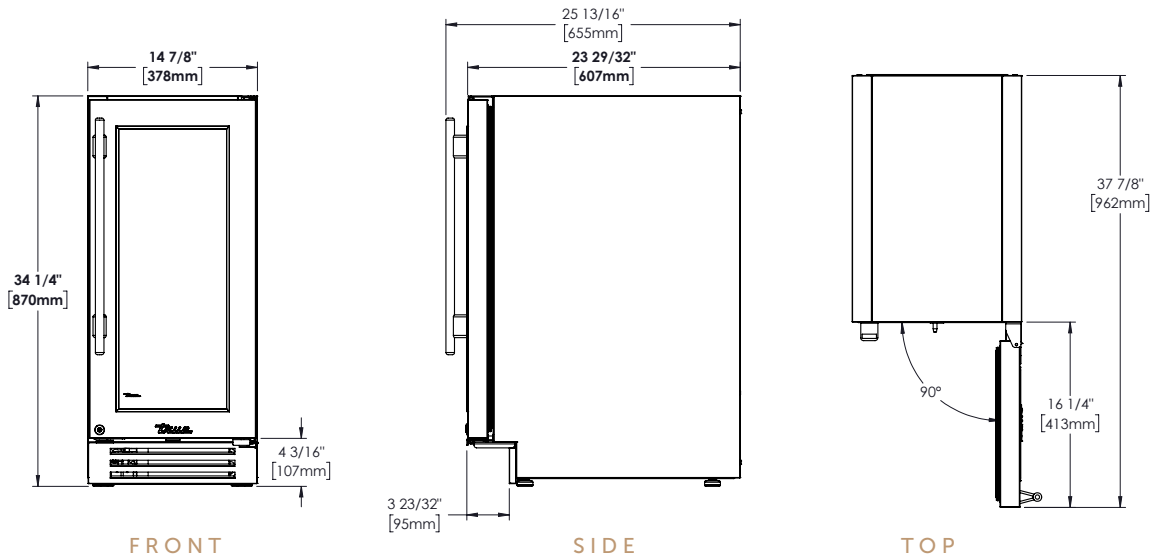

SPECIFICATIONS

Dimensions (w x h x d) 14⁷/₈" x 34¹/₄" x 23⁷/₈"

Cutout Dimensions (w x h x d) 15" x 34¹/₂" x 24"

Capacity (cu. ft.) 3.1  x 112

Temperature Range 33°F - 47°F

Weight (lbs.) 160

Voltage 115/60/1  115/60/1 NEMA-5-15R

Amps 1.9

Annual Energy Consumption (kwh) 258

Power Cord Length (ft.) 8

Energy Star Rated Yes

15" STAINLESS GLASS DOOR UNDERCOUNTER REFRIGERATOR

TUR-15-R/L-SG-C

OPENING DIMENSIONS

MODEL OPTIONS