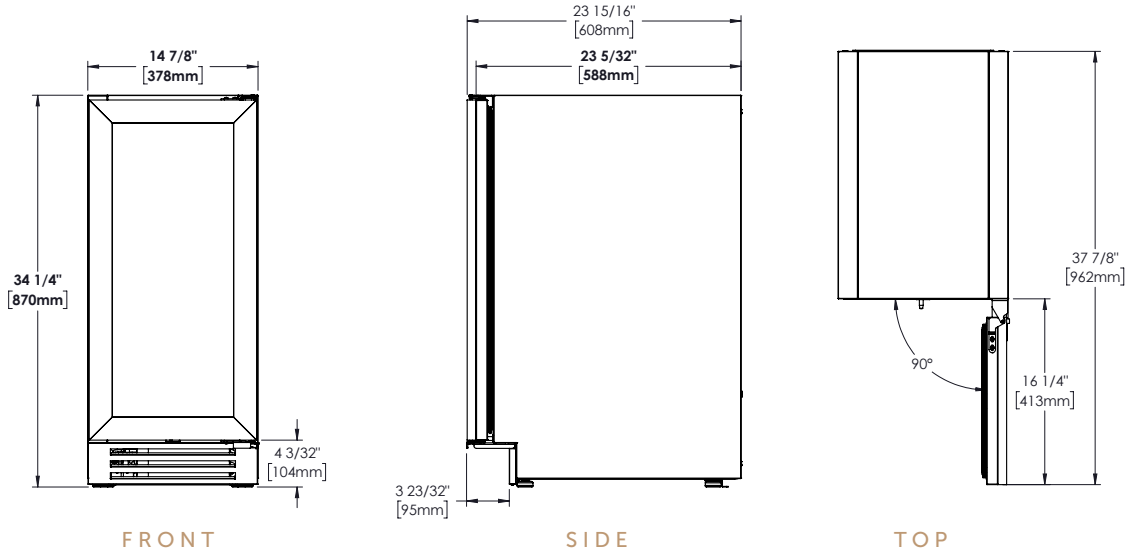

15" OVERLAY READY DOOR UNDERCOUNTER REFRIGERATOR

TUR-15-R/L-OP-C – (shown with a 3/4" cabinetry panel)