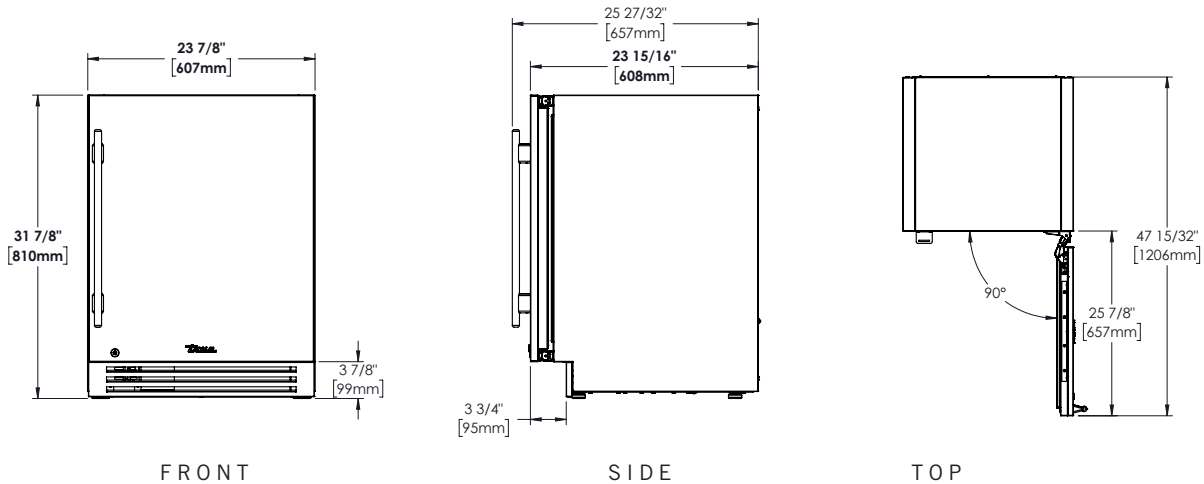

ORGANIZATION

- Two adjustable heavy-duty PVC coated black wire shelves allow for adjustable organization options
 - Shelf dimensions: 19⁵/₈" W x 17" L
- One pull-out PVC coated wire wine rack for storage of 7 bottles
 - Shelf dimensions: 17⁷/₁₆" W x 16⁷/₈" L
- One floor wine cradle for storage of 5 bottles

BUILD YOUR TRUE

Customize your True with a variety of finish and hardware options at true-residential.com/custom.

TUBADA-24-RS-A~S

SPECIFICATIONS

Dimensions (w x h x d) 23⁷/₈" x 31⁷/₈" x 23¹⁵/₁₆"

Cutout Dimensions (w x h x d) 24" x 32" x 24"

Other installation options available, consult install guide

Capacity 5.0

Temperature Range 33°– 41°F (0.5°– 5°C)

Weight (lbs.) 145

Voltage 115/60/1 115/60/1 NEMA-5-15R

Amps 0.8

Annual Energy Consumption (kWh) 275

Power Cord Length (ft.) 10

Energy Star Rated Yes

24" STAINLESS SOLID DOOR BEVERAGE CENTER

TUBADA-24-LS/RS-A~S

OPENING DIMENSIONS

MODEL OPTIONS

MODEL	FINISH
TUBADA-24-LS-A~S	Stainless solid door, left hinged
TUBADA-24-RS-A~S	Stainless sold door, right hinged