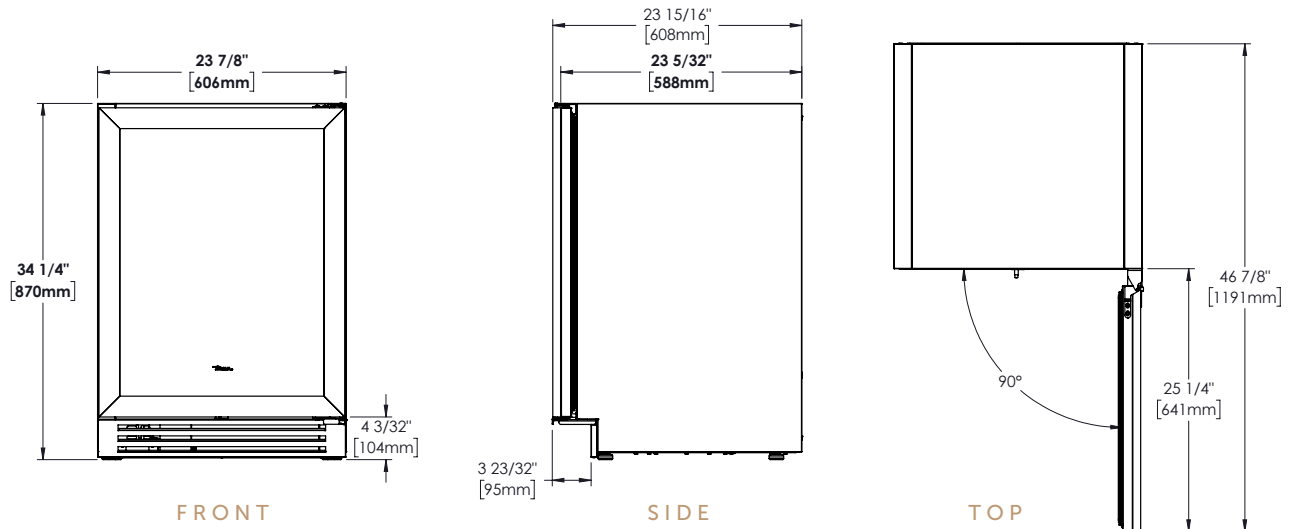

TBC-24-R-OG-C

SPECIFICATIONS

Dimensions (w x h x d) 23⁷/₈" x 34¹/₄" x 23⁷/₈"

Cutout Dimensions (w x h x d) 24" x 34¹/₂" x 24"

Standard Overlay Panel (w x h x d) 23⁵/₈" x 30¹/₈" x 3³/₄"

Panel provided by others. Other installation options available.
Consult install guide for details.

Capacity (cu. ft.) 5.6  x147  x13

Temperature Range 33°F – 47°F

Weight (lbs.) 190

Voltage 115/60/1  115/60/1 NEMA-5-15R

Amps 1.9

Annual Energy Consumption (kwh) 279

Power Cord Length (ft.) 8

Energy Star Rated Yes

*NOTE: Overlay models have black powder coated steel exteriors.

24" OVERLAY READY GLASS DOOR BEVERAGE CENTER

TBC-24-R/L-OG-C – (shown with a 3/4" cabinetry panel)

OPENING DIMENSIONS

MODEL OPTIONS

| MODEL | FINISH |
|---------------|---------------------------------|
| TBC-24-R-OG-C | Overlay glass door right-hinged |
| TBC-24-L-OG-C | Overlay glass door left-hinged |