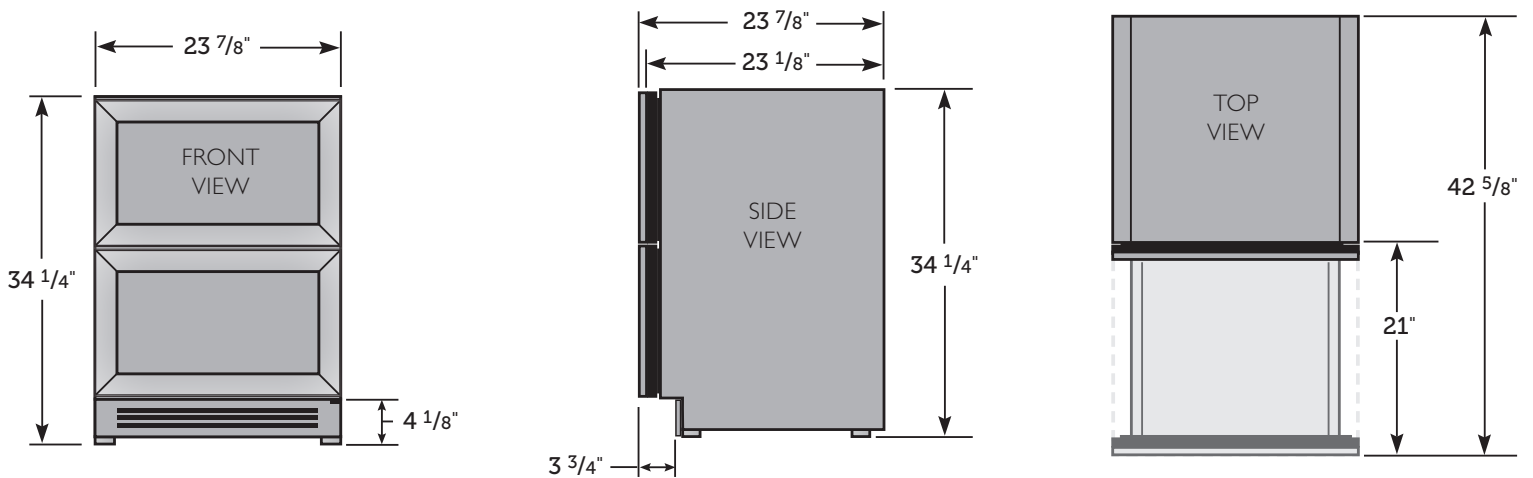

FINISH	MODEL
UNDERCOUNTER REFRIGERATOR DRAWERS	
Stainless solid drawer	TUR-24D-SS-B
Overlay solid drawer	TUR-24D-OP-B

ELECTRICAL SPECIFICATIONS

Voltage: 115/60/1

Amps: 1.9

Power Cord Length: 8'

Annual kWh Consumption: TBD

PLAN VIEWS

UNDERCOUNTER REFRIGERATOR DRAWERS STAINLESS FINISH:

Dimensions may vary by $\pm 1/8"$

UNDERCOUNTER REFRIGERATOR DRAWERS OVERLAY FINISH: Shown with 3/4" Panel

Dimensions may vary by $\pm 1/8"$

OPENING DIMENSIONS

Width	Depth†	Height
24"	24"	34½"

SPECIFICATIONS

SPECIFICATIONS	
Width	23 7/8"
Depth†	23 7/8"
Height	34 1/4"
Drawers	2
Opening Width	24"
Opening Depth	24"
Opening Height	34 1/2"
Crated Weight	210

†Depth does not include 1 7/8" for drawer handle.