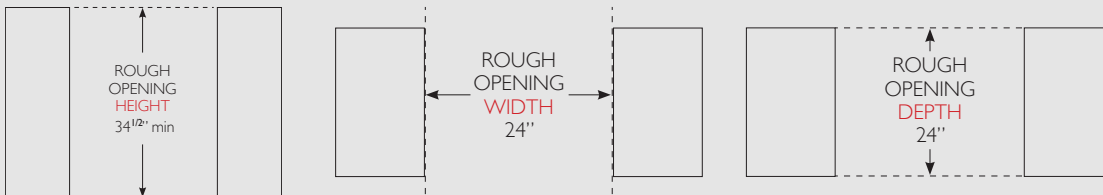

PLAN VIEWS

UNDERCOUNTER REFRIGERATOR DRAWERS STAINLESS FINISH:

Dimensions may vary by $\pm 1/8"$

UNDERCOUNTER REFRIGERATOR DRAWERS OVERLAY FINISH: Shown with 3/4" Panel

Dimensions may vary by $\pm 1/8"$

OPENING DIMENSIONS

Width	Depth†	Height
24"	24"	34½"

SPECIFICATIONS

SPECIFICATIONS	
Width	23 7/8"
Depth†	23 7/8"
Height	34 1/4"
Drawers	2
Opening Width	24"
Opening Depth	24"
Opening Height	34 1/2"
Crated Weight	210

†Depth does not include 1 7/8" for drawer handle.