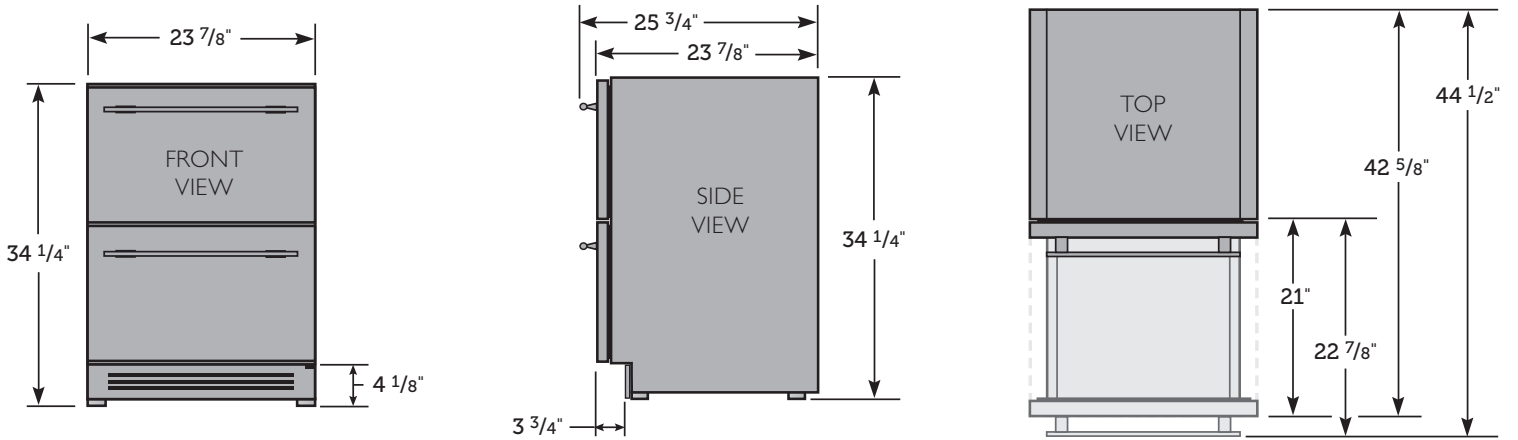

FINISH	MODEL
UNDERCOUNTER REFRIGERATOR DRAWERS	
Stainless solid drawer	TUR-24D-SS-B
Overlay solid drawer	TUR-24D-OP-B

ELECTRICAL SPECIFICATIONS

Voltage: 115/60/1

Amps: 1.9

Power Cord Length: 8'

Annual kWh Consumption: TBD

PLAN VIEWS

UNDERCOUNTER REFRIGERATOR DRAWERS STAINLESS FINISH:

Dimensions may vary by $\pm 1/8"$

UNDERCOUNTER REFRIGERATOR DRAWERS OVERLAY FINISH: Shown with 3/4" Panel

Dimensions may vary by $\pm 1/8"$

OPENING DIMENSIONS

Width	Depth†	Height
24"	24"	34½"

SPECIFICATIONS

SPECIFICATIONS	
Width	23 7/8"
Depth†	23 7/8"
Height	34 1/4"
Drawers	2
Opening Width	24"
Opening Depth	24"
Opening Height	34 1/2"
Crated Weight	210

†Depth does not include 1 7/8" for drawer handle.