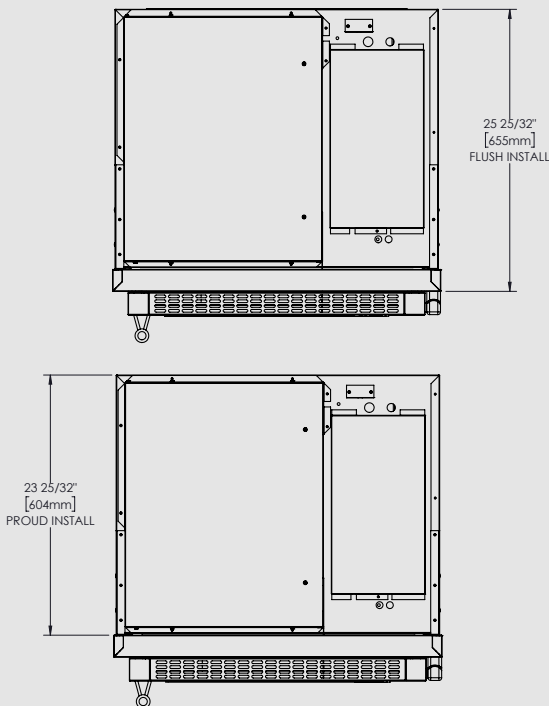

### ORGANIZATION

4 electro-polished stainless steel shelves.

3 full-extension, soft-close wire bins.

### ELECTRICAL SPECIFICATIONS

Voltage: 115/60/1

Amps: 3.2

Power Cord Length: 9'

Annual kWh Consumption: 413

Dimensions may vary by ± 1/8"

**FLUSH OPENING DIMENSIONS**

Width	Depth†	Height
30 1/4"	26"	84 1/4"

TOP VIEW  
 FIGURE 1 ROUGH OPENING

**PROUD OPENING DIMENSIONS**

Width	Depth†	Height
29 3/4"	24"	84"

FRONT VIEW  
 FIGURE 2 ROUGH OPENING

**SPECIFICATIONS**

Width	30"
Depth†	28"
Height	84"
Shelving	4 electro-polished stainless steel shelves. 3 full-extension, soft-close wire bins.
Flush Opening Width	30 1/4"
Flush Opening Depth	26"
Flush Opening Height	84 1/4"
Proud Opening Width	29 3/4"
Proud Opening Depth	24"
Proud Opening Height	84"
Weight**	515 lbs