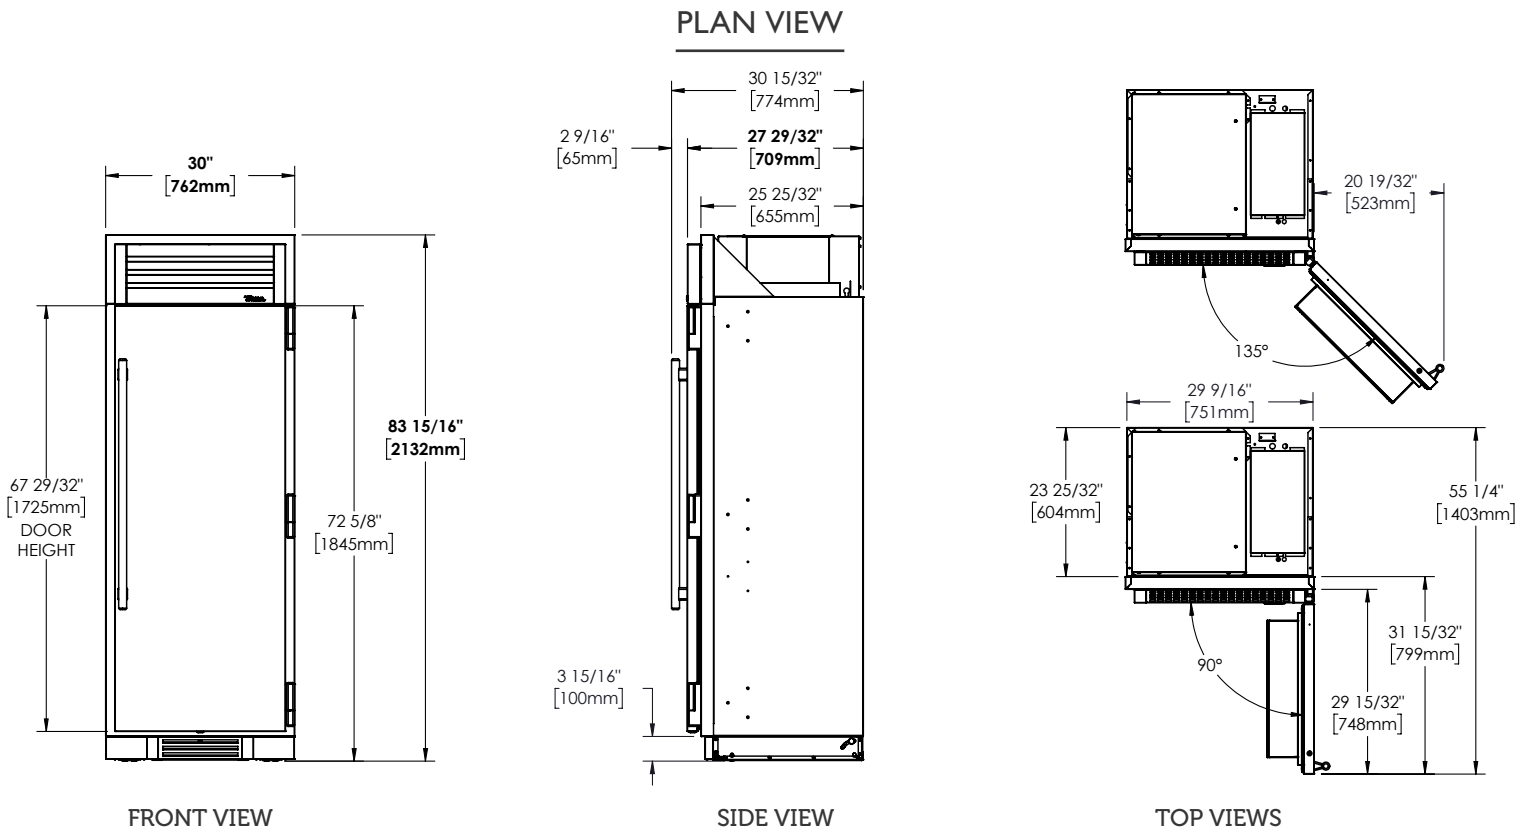

### ELECTRICAL SPECIFICATIONS

Voltage: 115/60/1

Amps: 3.2

Power Cord Length: 9'

Annual kWh Consumption: 413

Dimensions may vary by ± 1/8"

**FLUSH OPENING DIMENSIONS**

Width	Depth†	Height
30 1/4"	26"	84 1/4"

TOP VIEW  
 FIGURE 1 ROUGH OPENING

**PROUD OPENING DIMENSIONS**

Width	Depth†	Height
29 3/4"	24"	84"

FRONT VIEW  
 FIGURE 2 ROUGH OPENING

**SPECIFICATIONS**

Width	30"
Depth†	28"
Height	84"
Shelving	4 electro-polished stainless steel shelves. 3 full-extension, soft-close wire bins.
Flush Opening Width	30 1/4"
Flush Opening Depth	26"
Flush Opening Height	84 1/4"
Proud Opening Width	29 3/4"
Proud Opening Depth	24"
Proud Opening Height	84"
Weight**	515 lbs