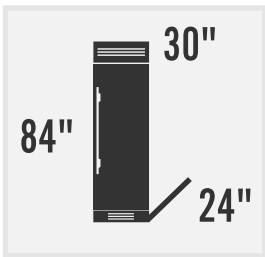

## FULL SIZE FREEZER

30" Freezer (Right or Left Hinged) With  
Solid Stainless Steel Door

Offering 15.1 cu ft of freezer space, the 30" Freezer Column is the most flexible, functional, and unique True freezer to date. Perfect for large families and regular hosts, the Freezer Column is sized to fit into any space and to perfectly preserve all the proteins, produce, and party goods you could possibly need.

TR-30FRZ-R-SS-A & TR-30FRZ-L-SS-A,  
30" Freezer (Right or Left Hinged)  
With Solid Stainless Steel Door

TR-30FRZ-R-SS-A  
Door Closed

### ELECTRICAL SPECIFICATIONS

Voltage: 115/60/1

Amps: 3.2

Power Cord Length: 9'

Annual kWh Consumption: 413

Dimensions may vary by ± 1/8"

**FLUSH OPENING DIMENSIONS**

Width	Depth†	Height
30 1/4"	26"	84 1/4"

TOP VIEW  
 FIGURE 1 ROUGH OPENING

**PROUD OPENING DIMENSIONS**

Width	Depth†	Height
29 3/4"	24"	84"

FRONT VIEW  
 FIGURE 2 ROUGH OPENING

**SPECIFICATIONS**

Width	30"
Depth†	28"
Height	84"
Shelving	4 electro-polished stainless steel shelves. 3 full-extension, soft-close wire bins.
Flush Opening Width	30 1/4"
Flush Opening Depth	26"
Flush Opening Height	84 1/4"
Proud Opening Width	29 3/4"
Proud Opening Depth	24"
Proud Opening Height	84"
Weight**	515 lbs