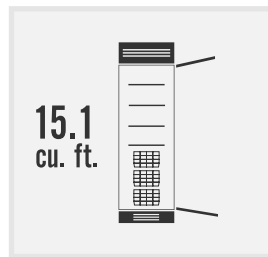

## FULL SIZE FREEZER

30" Freezer (Right or Left Hinged) With  
Solid Stainless Steel Door

Offering 15.1 cu ft of freezer space, the 30" Freezer Column is the most flexible, functional, and unique True freezer to date. Perfect for large families and regular hosts, the Freezer Column is sized to fit into any space and to perfectly preserve all the proteins, produce, and party goods you could possibly need.

TR-30FRZ-R-SS-A & TR-30FRZ-L-SS-A,  
30" Freezer (Right or Left Hinged)  
With Solid Stainless Steel Door

TR-30FRZ-R-SS-A  
Door Closed

### ELECTRICAL SPECIFICATIONS

Voltage: 115/60/1

Amps: 3.2

Power Cord Length: 9'

Annual kWh Consumption: 413

Dimensions may vary by ± 1/8"

**FLUSH OPENING DIMENSIONS**

Width	Depth†	Height
30 1/4"	26"	84 1/4"

TOP VIEW  
 FIGURE 1 ROUGH OPENING

**PROUD OPENING DIMENSIONS**

Width	Depth†	Height
29 3/4"	24"	84"

FRONT VIEW  
 FIGURE 2 ROUGH OPENING

**SPECIFICATIONS**

Width	30"
Depth†	28"
Height	84"
Shelving	4 electro-polished stainless steel shelves. 3 full-extension, soft-close wire bins.
Flush Opening Width	30 1/4"
Flush Opening Depth	26"
Flush Opening Height	84 1/4"
Proud Opening Width	29 3/4"
Proud Opening Depth	24"
Proud Opening Height	84"
Weight**	515 lbs