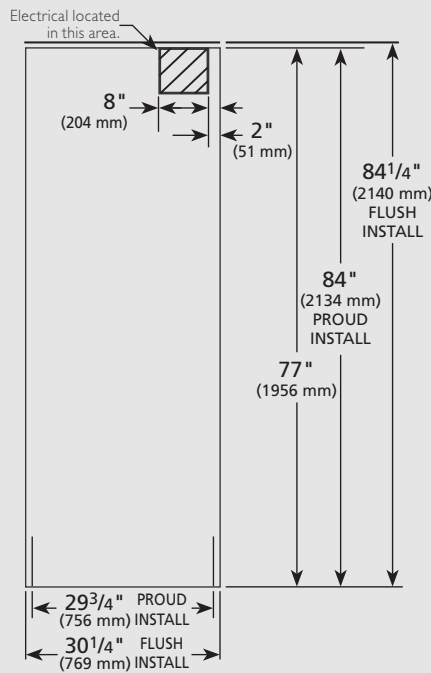

### ELECTRICAL SPECIFICATIONS

Voltage: 115/60/1

Amps: 3.2

Power Cord Length: 9'

Annual kWh Consumption: 413

Dimensions may vary by ± 1/8"

**FLUSH OPENING DIMENSIONS**

Width	Depth†	Height
30 1/4"	26"	84 1/4"

TOP VIEW  
 FIGURE 1 ROUGH OPENING

**PROUD OPENING DIMENSIONS**

Width	Depth†	Height
29 3/4"	24"	84"

FRONT VIEW  
 FIGURE 2 ROUGH OPENING

**SPECIFICATIONS**

Width	30"
Depth†	28"
Height	84"
Shelving	4 electro-polished stainless steel shelves. 3 full-extension, soft-close wire bins.
Flush Opening Width	30 1/4"
Flush Opening Depth	26"
Flush Opening Height	84 1/4"
Proud Opening Width	29 3/4"
Proud Opening Depth	24"
Proud Opening Height	84"
Weight**	515 lbs