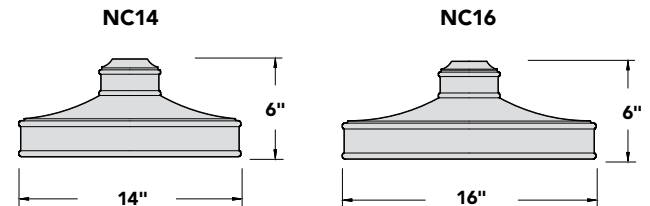

Finishes

- Shade, Arm, and Stem Finish Options
- See Reverse Side of Sheet for Finish Options

Mounting

- 1/2" IP and 3/4" IP Arms Available
- Stem and Pendant Options

ORDERING EXAMPLE (FIXTURE AND MOUNTING SHOWN)