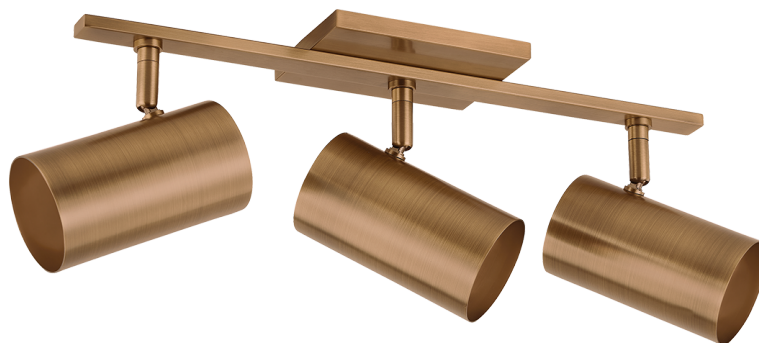

RUEBEN

B1907-PBR

A sleek track light with a modern edge, Rueben is designed for a modern bathroom. Befitting mid-century style homes, the industrial-inspired silhouette incorporates right angles and conical shades. Articulating heads allow for precise directional positioning as needed. Rueben comes with 2 or 3 lights and a choice between Patina Brass and Bronze finishes.

FINISHES

Bronze (BZ)
PATINA BRASS (PBR)

DIMENSIONS

Height: 6.25"
Width/Diameter: 19"
Length: "
Minimum Height: "
Maximum Height: "
Canopy/Backplate: 6"
Hanging Type:
Product Weight: 4lb

GLASS

Attachment:
Glass 1: Steel
Glass 2: