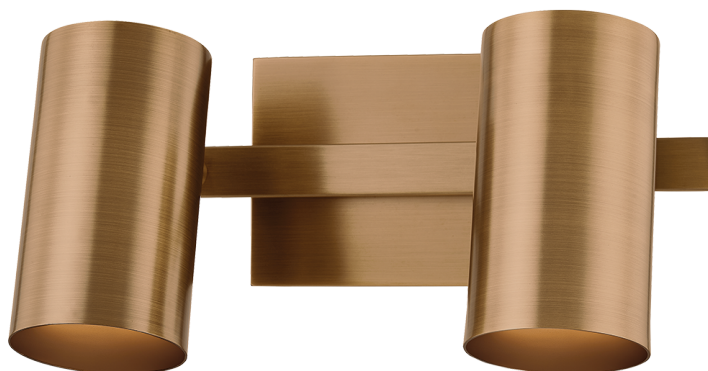

RUEBEN

B1906-PBR

A sleek track light with a modern edge, Rueben is designed for a modern bathroom. Befitting mid-century style homes, the industrial-inspired silhouette incorporates right angles and conical shades. Articulating heads allow for precise directional positioning as needed. Rueben comes with 2 or 3 lights and a choice between Patina Brass and Bronze finishes.

FINISHES

Bronze (BZ)
PATINA BRASS (PBR)

DIMENSIONS

Height: 6.25"
Width/Diameter: 12"
Length: "
Minimum Height: "
Maximum Height: "
Canopy/Backplate: 6"
Hanging Type:
Product Weight: 2.9lb

GLASS

Attachment:
Glass 1: Steel
Glass 2: