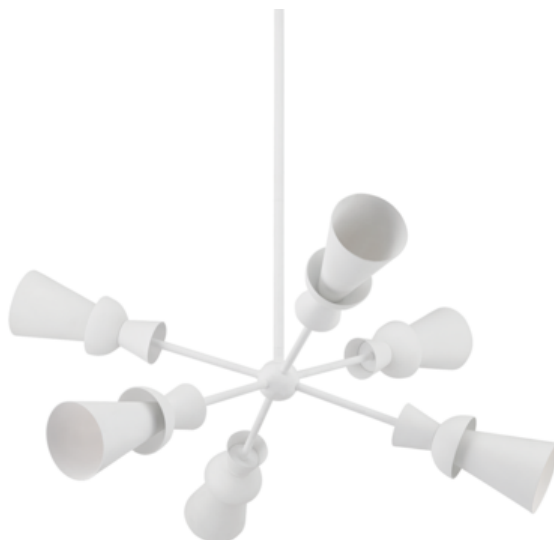

FLORENCE

Product ID F7906-GSW

TROY LIGHTING
Est. 1963

Dimensional Information

Height	19.75"
ADA Compliant	No
Hanging Type	-
Diameter	44.00"
Shade 1 Top W/Dia	5.50"
Minimum Height	25.75"
Maximum Height	61.75"
Weight	12.00lb.

Shade Information

Shade Top	5.50"
Shade Material	metal shade
Shade Color	white

Shipping Information

Carton 1	46.00" x 46.00" x 21.00"
Carton 1 Weight	15.00lb.
Shipping Method	Truck Only

Lamping Information

Bulb 1

(6) 60 Watt Max 120 VAC

Bulb Included	No
Socket Type	e26 medium base
UL Rating	DAMP
Plug In	No

Available Finishes

Available Finishes

gesso white

Job/Location

Quantity