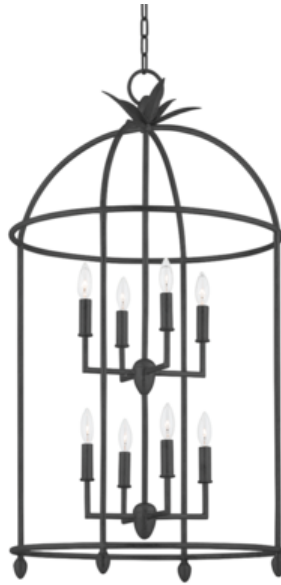

BROOKS

Product ID F5724-BI

TROY LIGHTING
Est. 1963

Dimensional Information

Height	23.75"
ADA Compliant	No
Hanging Type	-
Width	12.75"
Shade 1 Top W/Dia	12.75"
Weight	16.00lb.

Shade Information

Shade Top	12.75"
Shade Material	glass
Shade Color	clear seeded

Shipping Information

Carton 1	14.00" x 14.00" x 25.00"
Carton 1 Weight	18.00lb.
Shipping Method	UPS

Lamping Information

Bulb 1

(8) 40 Watt Max 120 VAC

Bulb Included	No
Socket Type	e12 candelabra base
UL Rating	DRY
Plug In	No