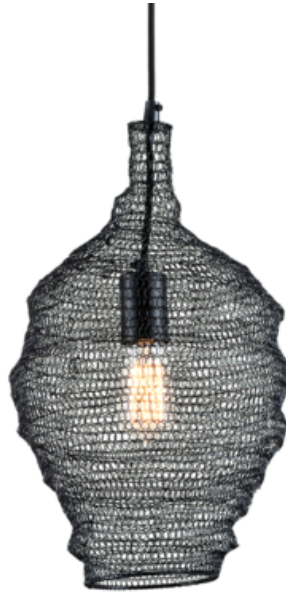

Wabi Sabi

Product ID **F6775**

TROY LIGHTING

Est. 1963

DIMENSIONAL INFORMATION

Height	18.00"
ADA Compliant	No
Hanging Type	CORD -
Canopy/Backplate	5.00" D
Diameter	12.00"
Minimum Height	24.00"
Maximum Height	132.00"