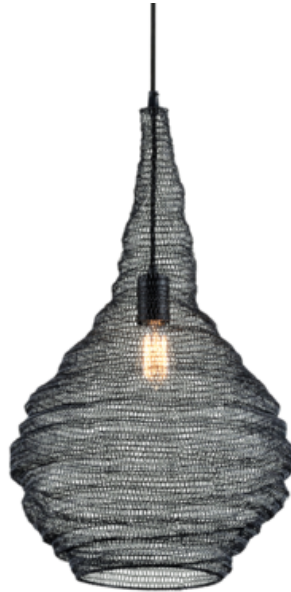

Wabi Sabi

Product ID **F6771**

TROY LIGHTING

Est. 1963

DIMENSIONAL INFORMATION

Height	28.00"
ADA Compliant	No
Hanging Type	CORD -
Canopy/Backplate	5.00" D
Diameter	16.00"
Minimum Height	34.00"
Maximum Height	142.00"