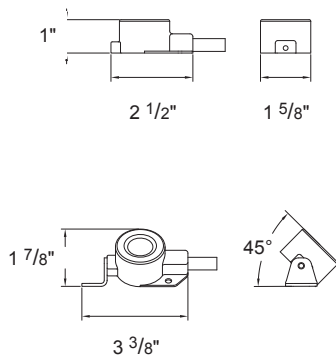

2.5W LED UNDERWATER LIGHT

R-UW34S

R-UW34S

METALWORK Stainless steel with stainless steel bracket and removable shroud

- 2.5W LED, 2850°K with PMMA optic; on-board driver, full output from 10-15 volts eliminating voltage drop calculations
- Die cast stainless steel w/ adjustable stainless steel swivel bracket and removable shroud
- 3 foot maximum depth
- Stainless Steel finish & clear tempered glass
- Pre-wired w/ 25' of 18 AWG cord, includes gel connectors
- Requires low voltage power supply, ordered separately