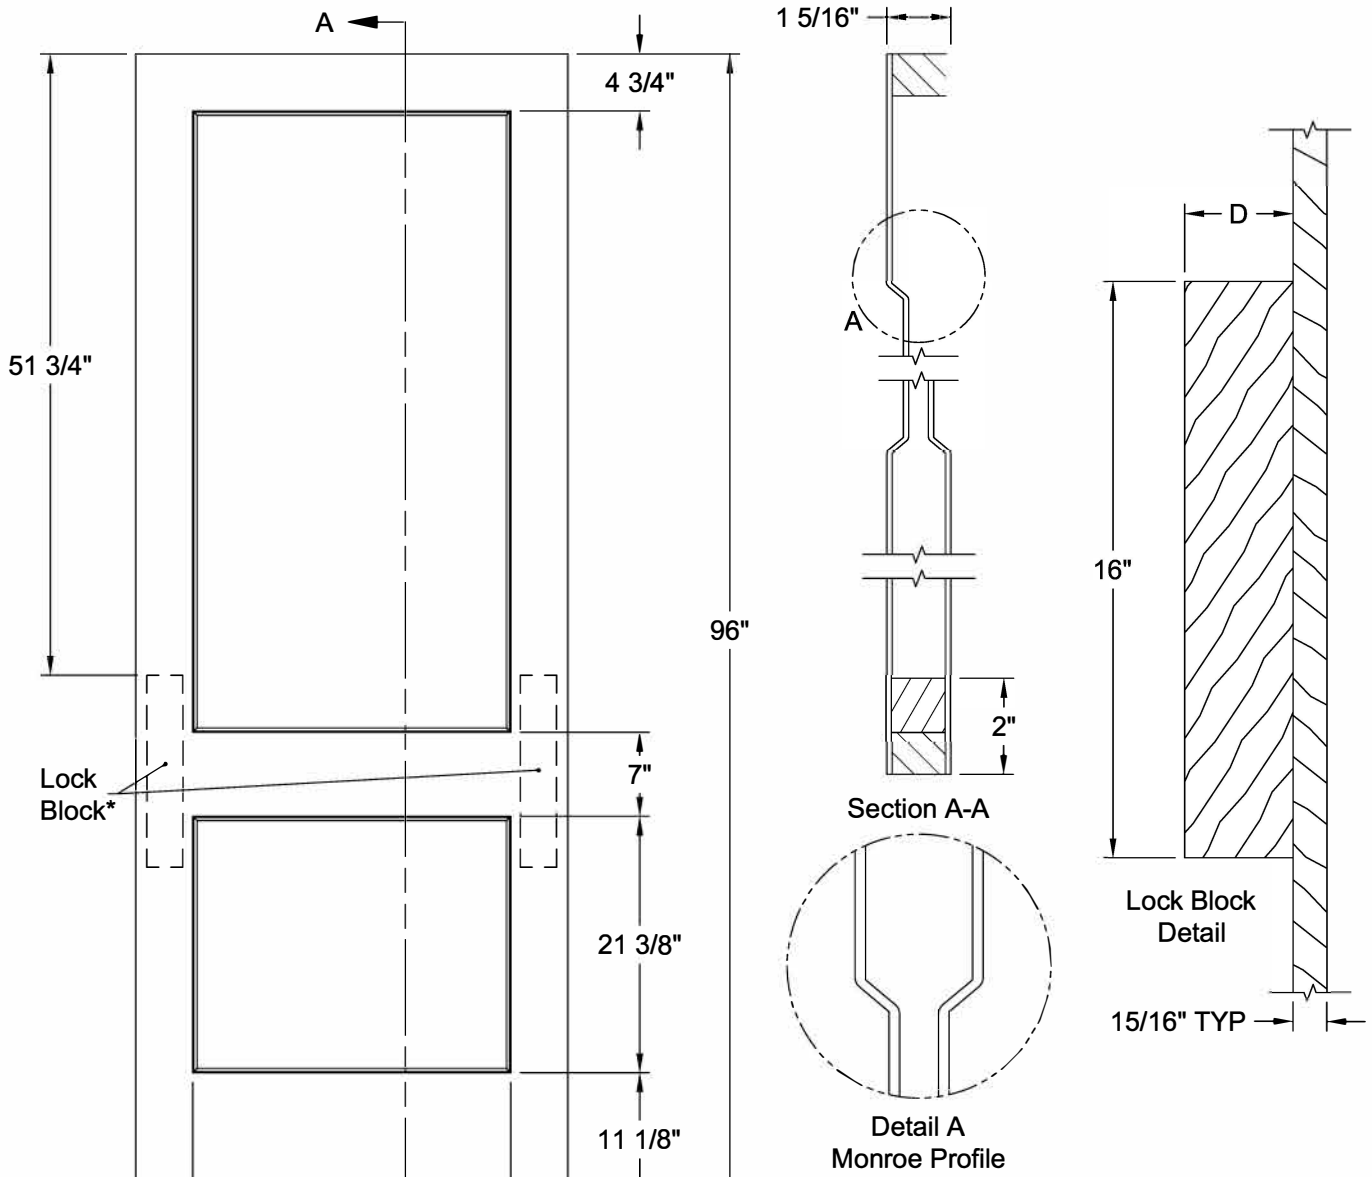

MONROE[®] SMOOTH 8'-0"

Dimension Table				
Door Size	A	B	C	D
3'-0" x 8'-0"	36"	26 1/2"	4 3/4"	3"
2'-10" x 8'-0"	34"	22 1/2"	5 3/4"	3"
2'-8" x 8'-0"	32"	22 1/2"	4 3/4"	3"
2'-6" x 8'-0"	30"	20 1/2"	4 3/4"	3"
2'-4" x 8'-0"	28"	18 1/2"	4 3/4"	3"
2'-2" x 8'-0"	26"	15 1/2"	5 1/4"	3"
2'-0" x 8'-0"	24"	15 1/2"	4 1/4"	3"
1'-10" x 8'-0"	22"	11 1/2"	5 1/4"	3"
1'-8" x 8'-0"	20"	11 1/2"	4 1/4"	3"
1'-6" x 8'-0"	18"	9 1/4"	4 3/8"	3"
1'-4" x 8'-0"	16"	9 1/4"	3 3/8"	2 1/8"

* Number and size of Lock Blocks may vary by model and customer selection. Please specify at time of ordering.