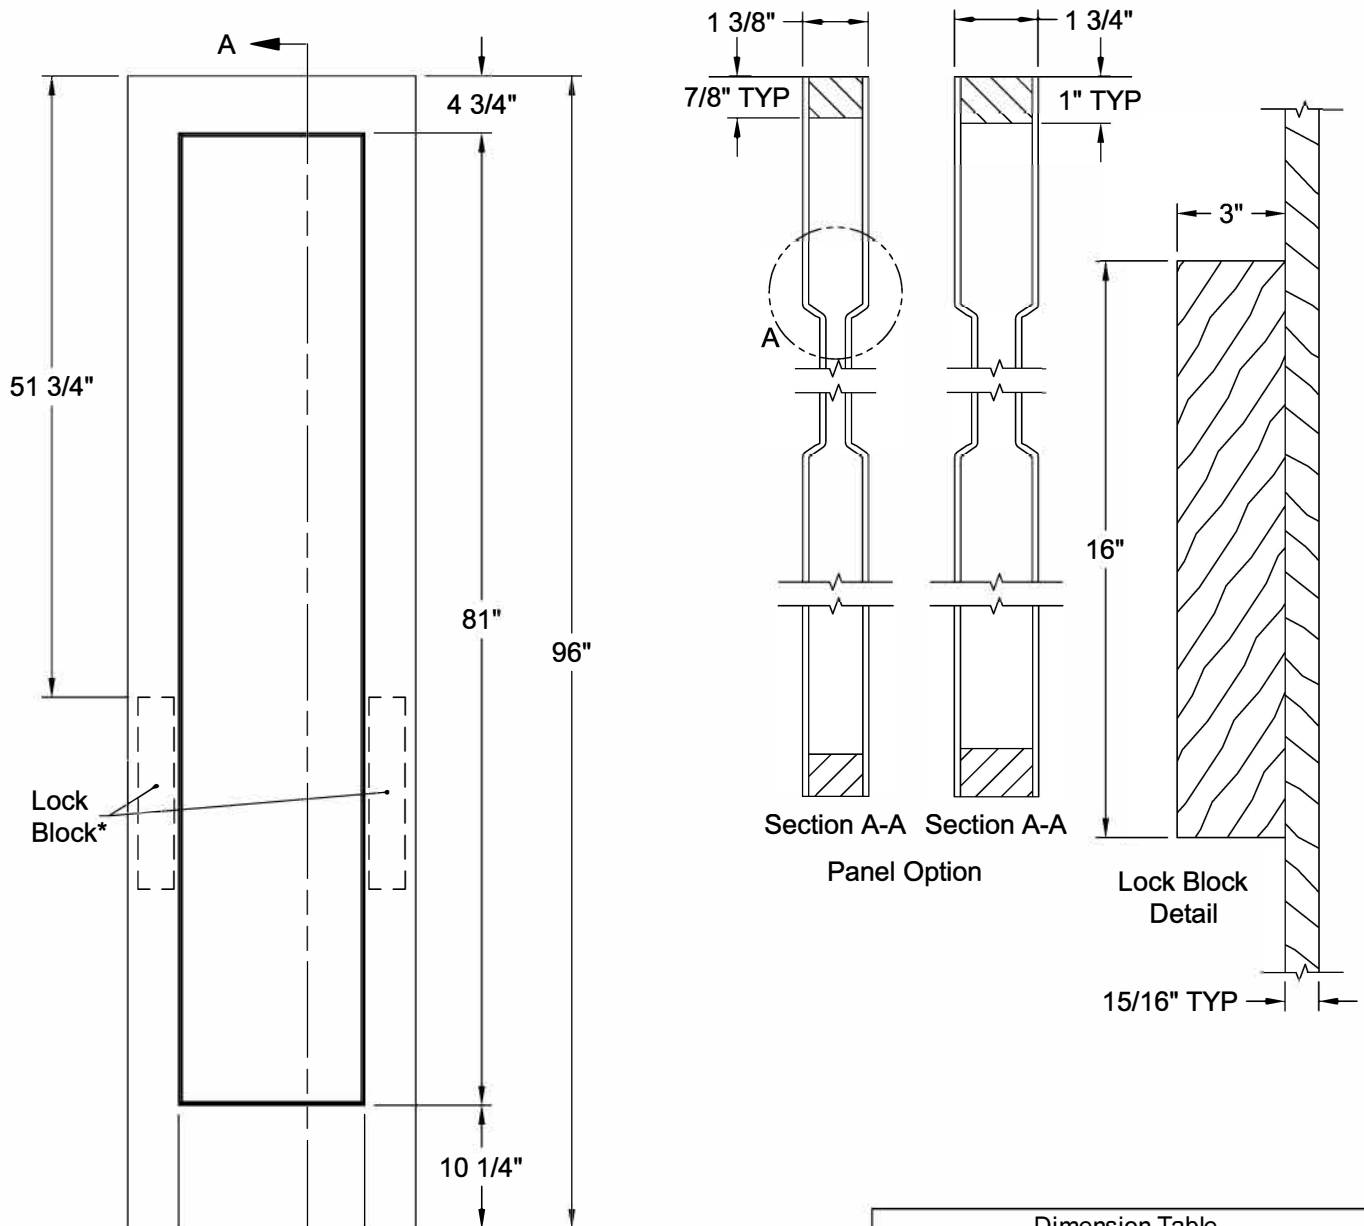

MADISON® SMOOTH 8'-0"

Section A-A Section A-A
Panel Option

Lock Block Detail

Dimension Table			
Door Size	A	B	C
3'-0" x 8'-0"	36"	26 1/2"	4 3/4"
2'-10" x 8'-0"	34"	22 1/2"	5 3/4"
2'-8" x 8'-0"	32"	22 1/2"	4 3/4"
2'-6" x 8'-0"	30"	20 1/2"	4 3/4"
2'-4" x 8'-0"	28"	18 1/2"	4 3/4"
2'-2" x 8'-0"	26"	15 1/2"	5 1/4"
2'-0" x 8'-0"	24"	15 1/2"	4 1/4"
1'-10" x 8'-0"	22"	11 1/2"	5 1/4"
1'-8" x 8'-0"	20"	11 1/2"	4 1/4"
1'-6" x 8'-0"	18"	7 13/16"	5 3/32"
1'-4" x 8'-0"	16"	7 13/16"	4 3/32"

* Number and size of Lock Blocks may vary by model and customer selection. Please specify at time of ordering.