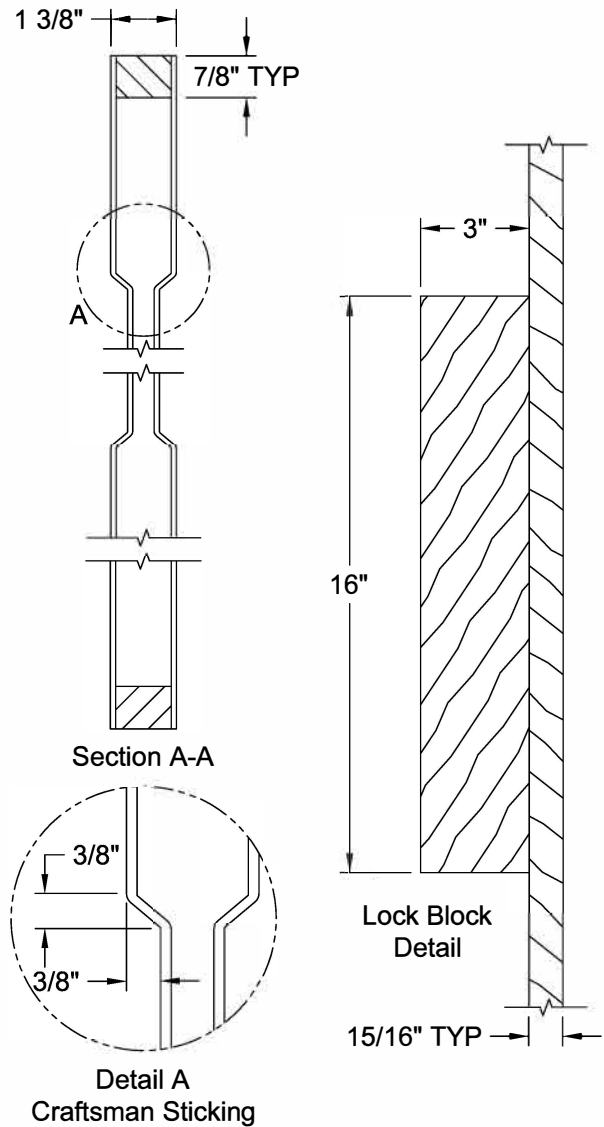

BIRKDALE™ 3 PANEL SMOOTH 7'-0"

Dimension Table			
Door Size	A	B	C
3'-0" x 7'-0"	36"	26 1/2"	4 3/4"
2'-10" x 7'-0"	34"	22 1/2"	5 3/4"
2'-8" x 7'-0"	32"	22 1/2"	4 3/4"
2'-6" x 7'-0"	30"	20 1/2"	4 3/4"
2'-4" x 7'-0"	28"	18 1/2"	4 3/4"
2'-2" x 7'-0"	26"	15 1/2"	5 1/4"
2'-0" x 7'-0"	24"	15 1/2"	4 1/4"
1'-10" x 7'-0"	22"	11 1/2"	5 1/4"
1'-8" x 7'-0"	20"	11 1/2"	4 1/4"

* Number and size of Lock Blocks may vary by model and customer selection. Please specify at time of ordering.