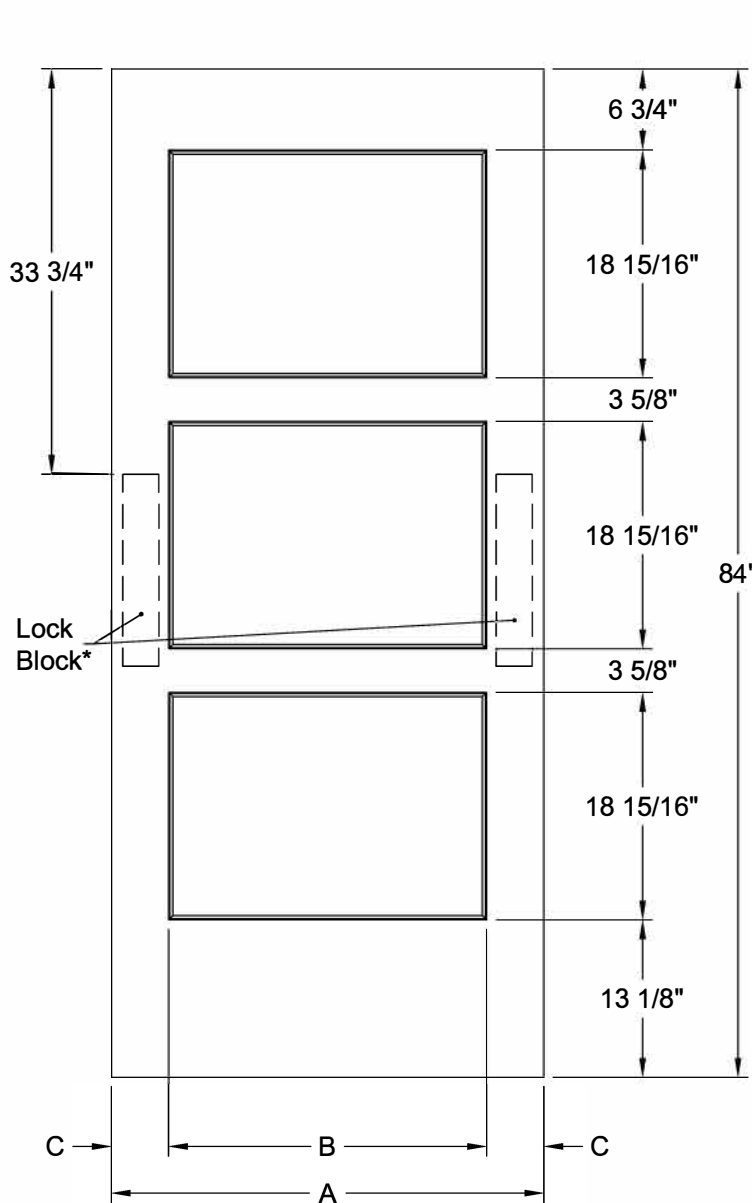

BIRKDALE™ 3 PANEL SMOOTH 7'-0"

Dimension Table			
Door Size	A	B	C
3'-0" x 7'-0"	36"	26 1/2"	4 3/4"
2'-10" x 7'-0"	34"	22 1/2"	5 3/4"
2'-8" x 7'-0"	32"	22 1/2"	4 3/4"
2'-6" x 7'-0"	30"	20 1/2"	4 3/4"
2'-4" x 7'-0"	28"	18 1/2"	4 3/4"
2'-2" x 7'-0"	26"	15 1/2"	5 1/4"
2'-0" x 7'-0"	24"	15 1/2"	4 1/4"
1'-10" x 7'-0"	22"	11 1/2"	5 1/4"
1'-8" x 7'-0"	20"	11 1/2"	4 1/4"

* Number and size of Lock Blocks may vary by model and customer selection. Please specify at time of ordering.