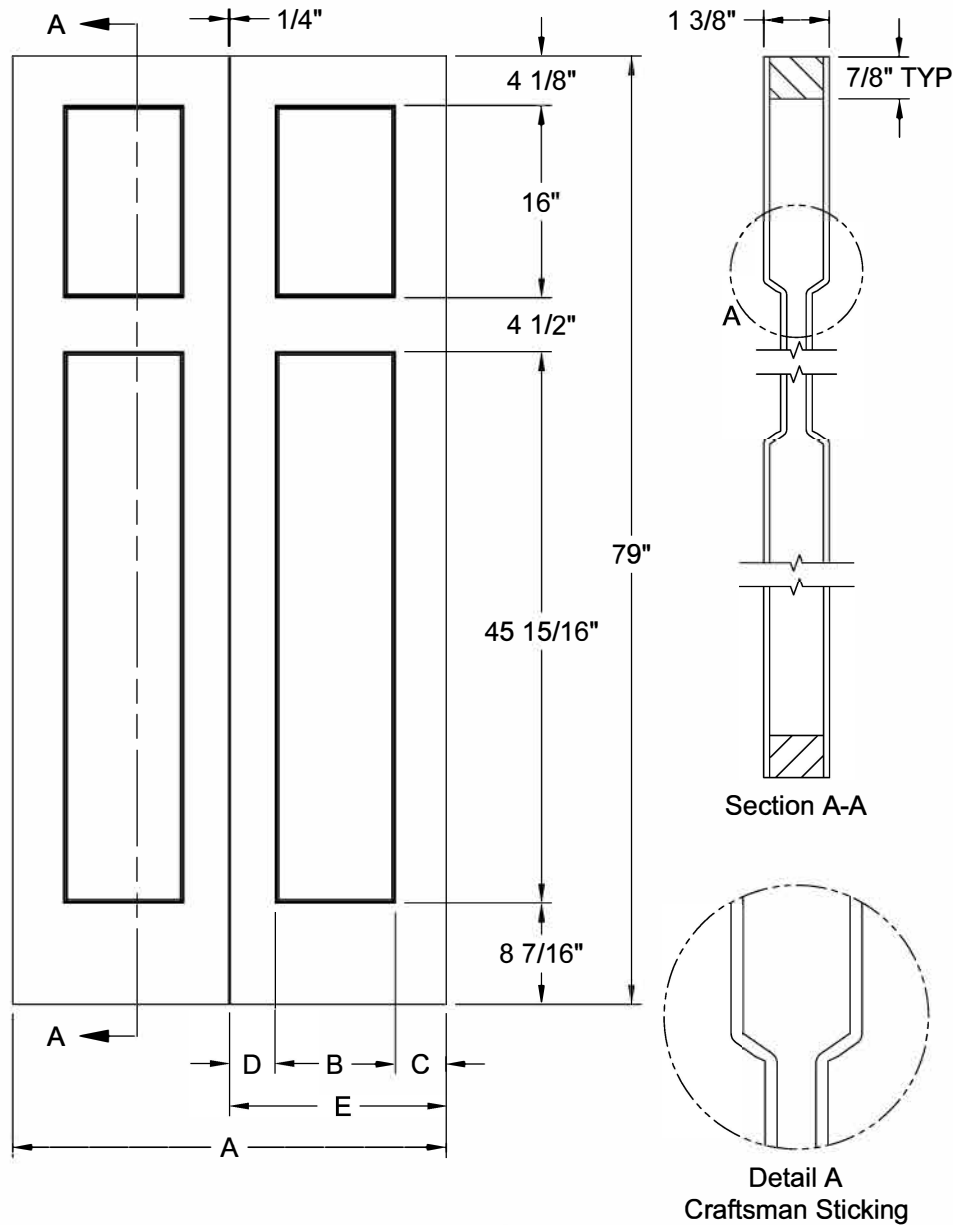

CRAFTSMAN III™ BIFOLD SMOOTH 6'-8"

Detail A
Craftsman Sticking

Dimension Table					
Door Size	A	B	C	D	E
3'-0" x 6'-8"	36"	10"	4 1/4"	3 3/4"	17 7/8"
2'-10" x 6'-8"	34"	8 1/4"	4 1/2"	4 1/4"	16 7/8"
2'-8" x 6'-8"	32"	8 1/4"	4"	3 3/4"	15 7/8"
2'-6" x 6'-8"	30"	6"	4 5/8"	4 3/8"	14 7/8"
2'-4" x 6'-8"	28"	6"	4 1/8"	3 7/8"	13 7/8"
2'-2" x 6'-8"	26"	6"	3 5/8"	3 3/8"	12 7/8"
2'-0" x 6'-8"	24"	4"	4 1/8"	3 7/8"	11 7/8"
1'-10" x 6'-8"	22"	4"	3 5/8"	3 3/8"	10 7/8"
1'-8" x 6'-8"	20"	4"	3 1/8"	2 7/8"	9 7/8"