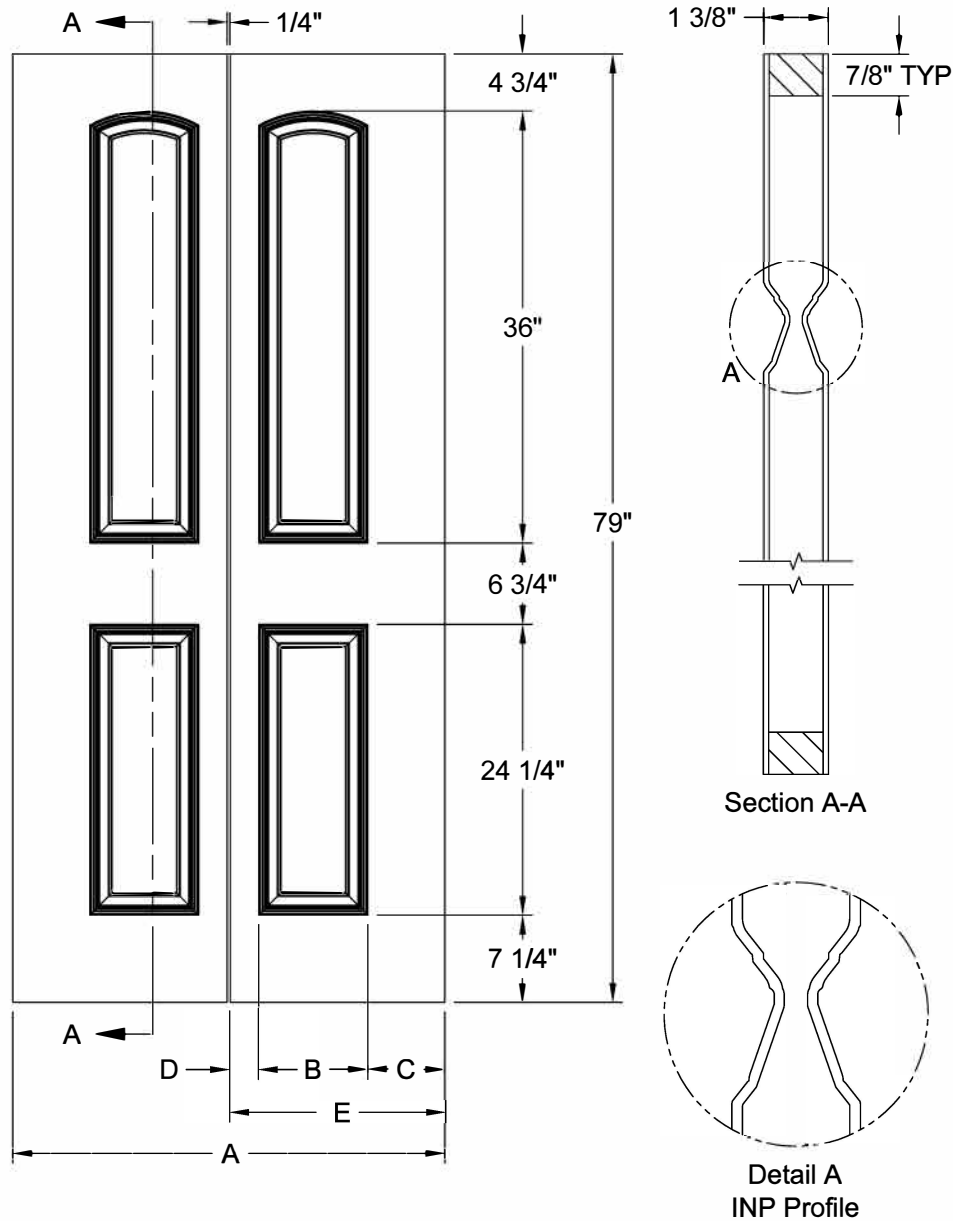

CAIMAN® BIFOLD SMOOTH 6'-8"

Dimension Table					
Door Size	A	B	C	D	E
3'-0" x 6'-8"	36"	9 1/16"	6 7/16"	2 3/8"	17 7/8"
2'-10" x 6'-8"	34"	9 1/16"	5 7/16"	2 3/8"	16 7/8"
2'-8" x 6'-8"	32"	9 1/16"	4 7/16"	2 3/8"	15 7/8"
2'-6" x 6'-8"	30"	9 1/16"	3 7/16"	2 3/8"	14 7/8"
2'-4" x 6'-8"	28"	9 1/16"	2 7/16"	2 3/8"	13 7/8"
2'-0" x 6'-8"	24"	6 3/4"	3 5/16"	1 13/16"	11 7/8"
1'-10" x 6'-8"	22"	6 3/4"	2 5/16"	1 13/16"	10 7/8"