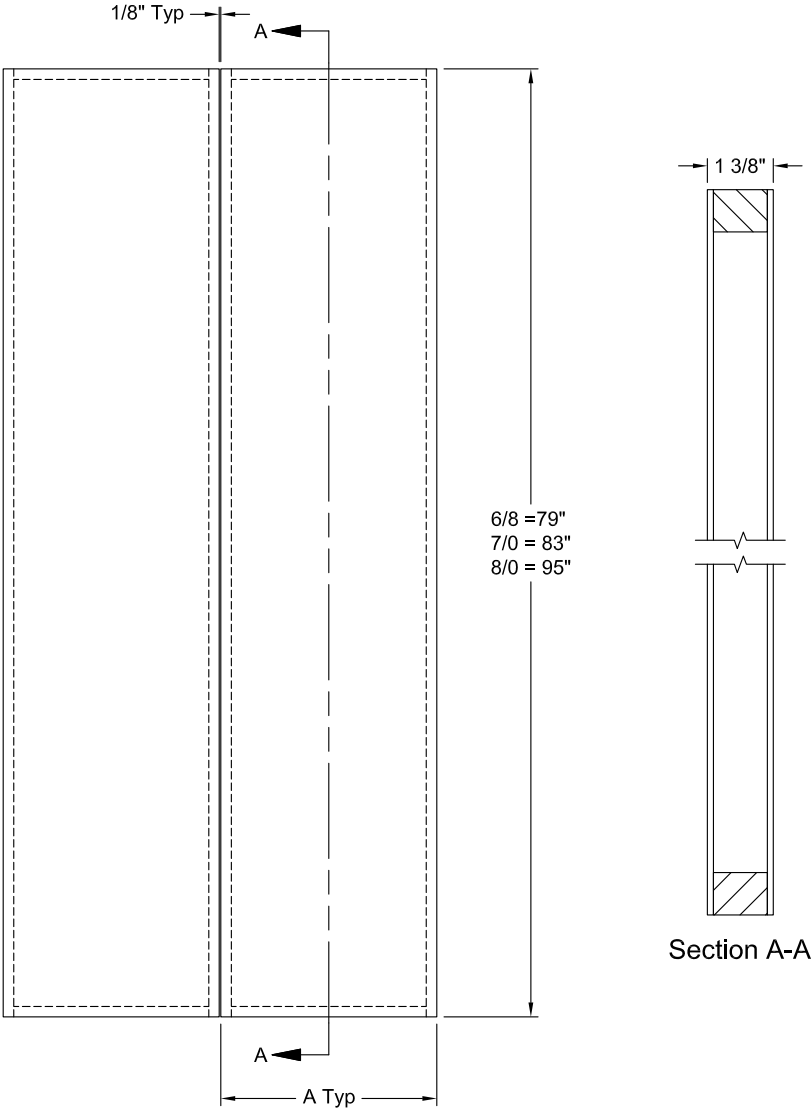

INTERIOR DOORS  
WOOD COMPOSITE DOORS  
FLUSH COLLECTION

1 3/8" BI-FOLD FLUSH

6/8 - 8/0

Dimension Table	
Door Width	A
1/6	18"
1/4	16"
1/3	15"
1/2	14"
1/0	12"

Scale: 3/4"=1'-0"