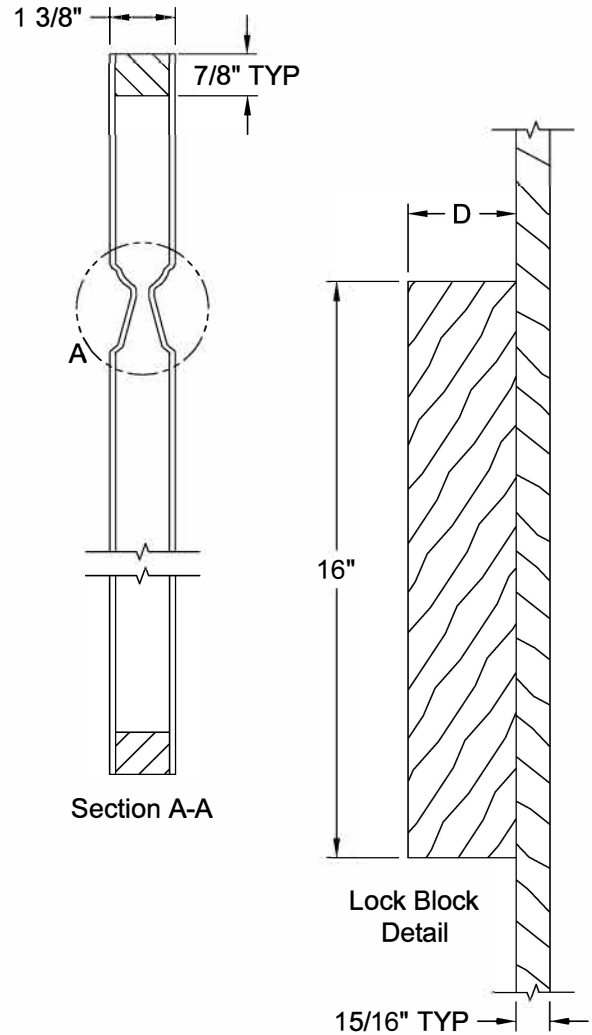

SANTA FE™ SMOOTH 6'-8"

Detail A
Ovolo Sticking

* Number and size of Lock Blocks may vary by model and customer selection.
Please specify at time of ordering.

Dimension Table				
Door Size	A	B	C	D
3'-0" x 6'-8"	36"	24"	6"	3"
2'-10" x 6'-8"	34"	24"	5"	3"
2'-8" x 6'-8"	32"	23"	4 1/2"	3"
2'-6" x 6'-8"	30"	21"	4 1/2"	3"
2'-4" x 6'-8"	28"	18"	5"	3"
2'-2" x 6'-8"	26"	18"	4"	3"
2'-0" x 6'-8"	24"	14"	5"	3"
1'-10" x 6'-8"	22"	14"	4"	2 11/16"
1'-8" x 6'-8"	20"	10"	5"	3"
1'-6" x 6'-8"	18"	10"	4"	3"
1'-4" x 6'-8"	16"	7"	4 1/2"	3"
1'-3" x 6'-8"	15"	7"	4"	3"
1'-2" x 6'-8"	14"	7"	3 1/2"	2 1/8"
1'-0" x 6'-8"	12"	7"	2 1/2"	1 3/8"