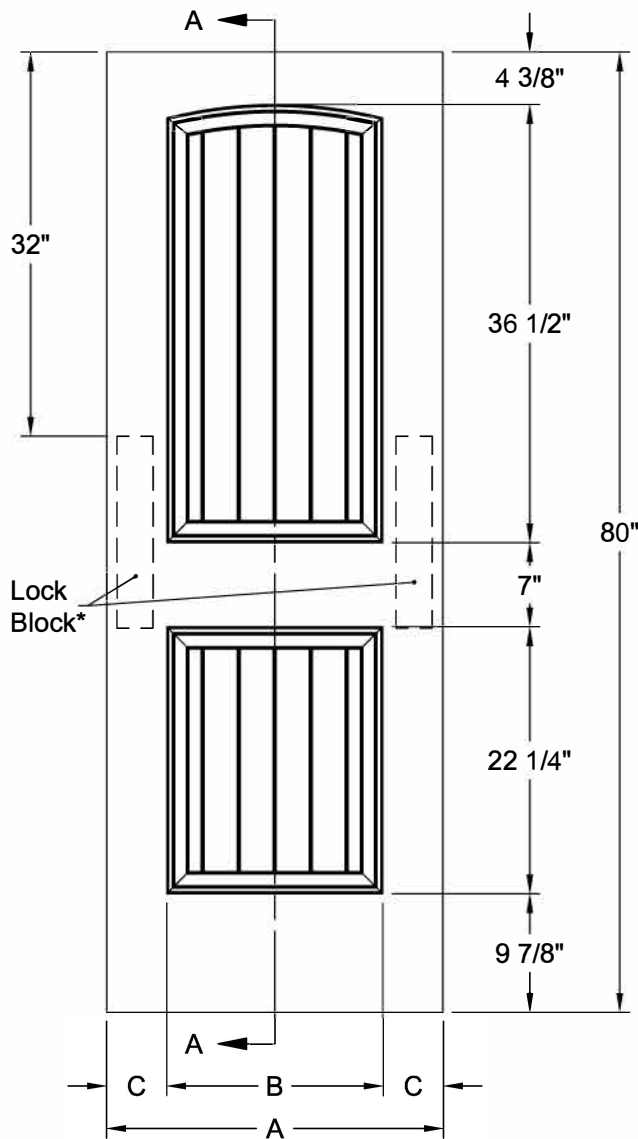

SANTA FE™ SMOOTH 6'-8"

Detail A
Ovolo Sticking

* Number and size of Lock Blocks may vary by model and customer selection.
Please specify at time of ordering.

Dimension Table				
Door Size	A	B	C	D
3'-0" x 6'-8"	36"	24"	6"	3"
2'-10" x 6'-8"	34"	24"	5"	3"
2'-8" x 6'-8"	32"	23"	4 1/2"	3"
2'-6" x 6'-8"	30"	21"	4 1/2"	3"
2'-4" x 6'-8"	28"	18"	5"	3"
2'-2" x 6'-8"	26"	18"	4"	3"
2'-0" x 6'-8"	24"	14"	5"	3"
1'-10" x 6'-8"	22"	14"	4"	2 11/16"
1'-8" x 6'-8"	20"	10"	5"	3"
1'-6" x 6'-8"	18"	10"	4"	3"
1'-4" x 6'-8"	16"	7"	4 1/2"	3"
1'-3" x 6'-8"	15"	7"	4"	3"
1'-2" x 6'-8"	14"	7"	3 1/2"	2 1/8"
1'-0" x 6'-8"	12"	7"	2 1/2"	1 3/8"