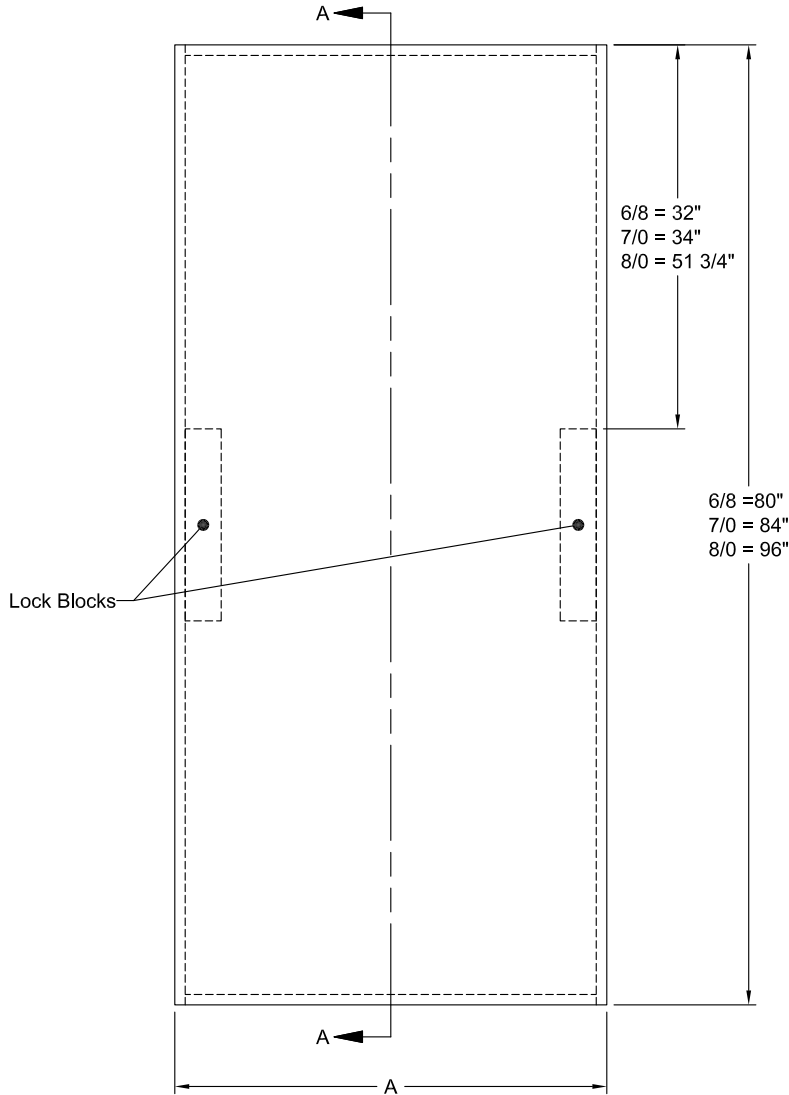

INTERIOR DOORS
WOOD COMPOSITE DOORS
FLUSH COLLECTION

1 3/8" FLUSH

6/8 - 8/0

Section A-A

Lock Block Detail

Dimension Table	
Door Width	A
4/0	40"
3/0	36"
2/10	34"
2/8	32"
2/6	30"
2/4	28"
2/2	26"
2/0	24"
1/10	22"
1/8	20"
1/6	18"
1/4	16"
1/3	15"
1/2	14"
1/0	12"

Scale: 3/4"=1'-0"