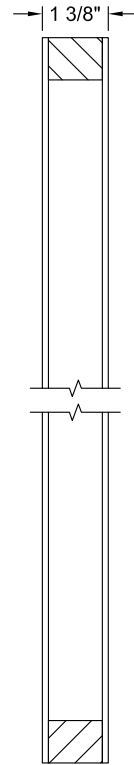

INTERIOR DOORS
WOOD COMPOSITE DOORS
FLUSH COLLECTION

1 3/8" FLUSH

6/8 - 8/0

Section A-A

Lock Block Detail

Dimension Table	
Door Width	A
4/0	40"
3/0	36"
2/10	34"
2/8	32"
2/6	30"
2/4	28"
2/2	26"
2/0	24"
1/10	22"
1/8	20"
1/6	18"
1/4	16"
1/3	15"
1/2	14"
1/0	12"

Scale: 3/4"=1'-0"