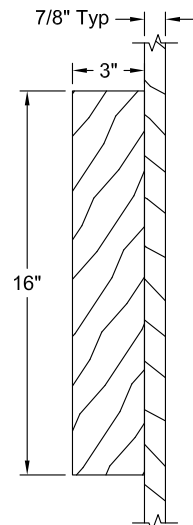

INTERIOR DOORS
WOOD COMPOSITE DOORS
FLUSH COLLECTION

1 3/8" FLUSH

6/8 - 8/0

Section A-A

Lock Block Detail

Dimension Table	
Door Width	A
4/0	40"
3/0	36"
2/10	34"
2/8	32"
2/6	30"
2/4	28"
2/2	26"
2/0	24"
1/10	22"
1/8	20"
1/6	18"
1/4	16"
1/3	15"
1/2	14"
1/0	12"

Scale: 3/4"=1'-0"