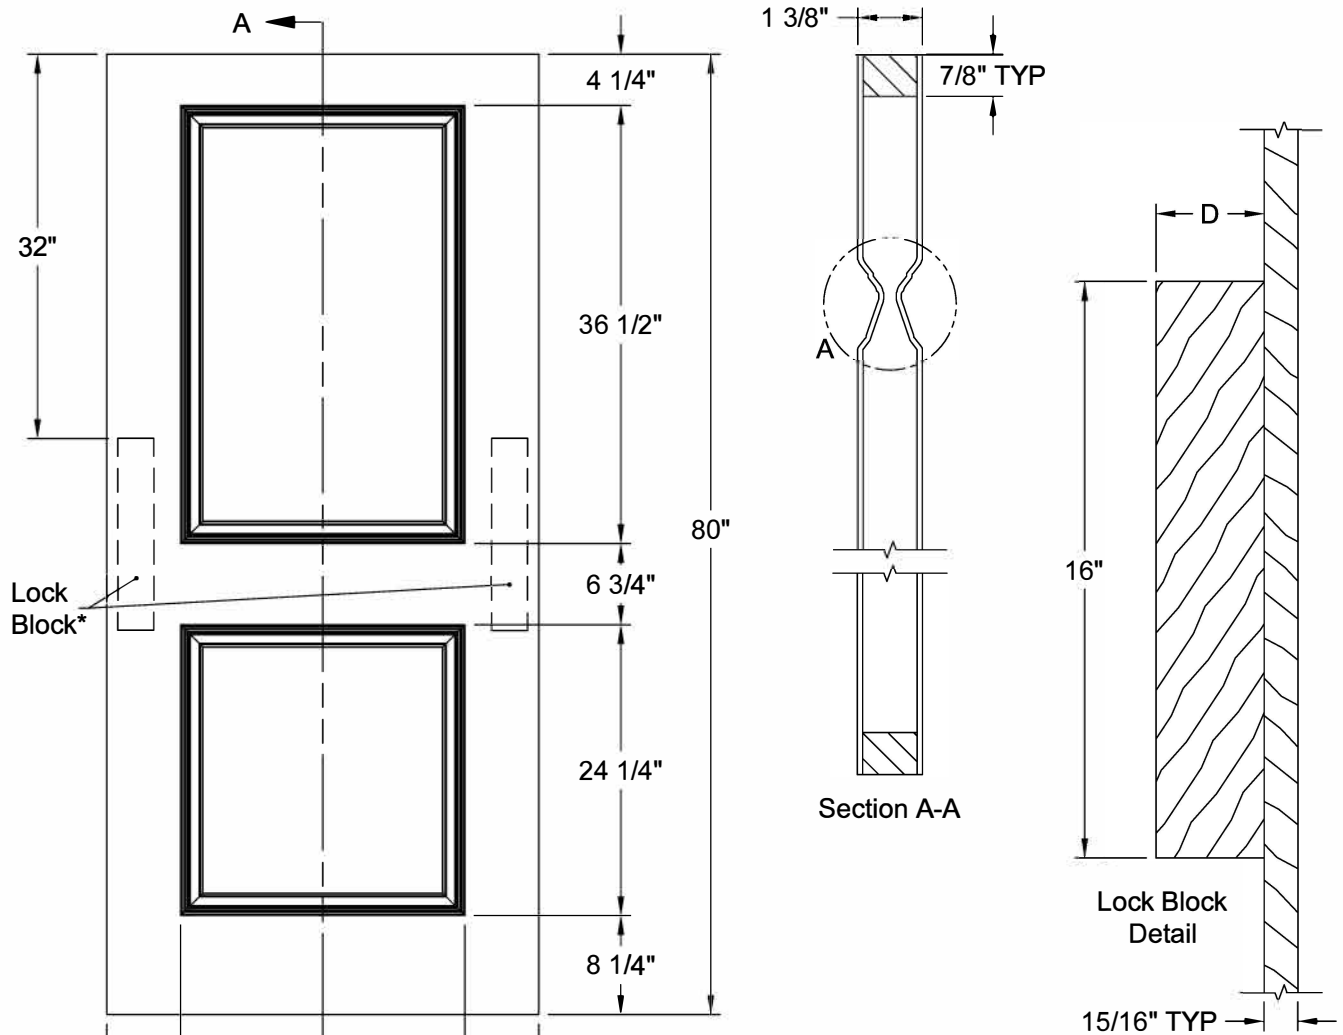

CARRARA® SMOOTH 6'-8"

Detail A  
INP Profile

Dimension Table				
Door Size	A	B	C	D
3'-0" x 6'-8"	36"	23 5/8"	6 3/16"	3"
2'-10" x 6'-8"	34"	21 5/8"	6 3/16"	3"
2'-8" x 6'-8"	32"	21 5/8"	5 3/16"	3"
2'-6" x 6'-8"	30"	19 5/8"	5 3/16"	3"
2'-4" x 6'-8"	28"	17 5/8"	5 3/16"	3"
2'-2" x 6'-8"	26"	15 5/8"	5 3/16"	3"
2'-0" x 6'-8"	24"	15 5/8"	4 3/16"	3"
1'-10" x 6'-8"	22"	15 5/8"	3 3/16"	2 1/8"
1'-8" x 6'-8"	20"	12"	4"	3"
1'-6" x 6'-8"	18"	12"	3"	1 5/8"
1'-4" x 6'-8"	16"	7"	4 1/2"	3"
1'-3" x 6'-8"	15"	7"	4"	3"
1'-2" x 6'-8"	14"	7"	3 1/2"	2 1/8"
1'-0" x 6'-8"	12"	7"	2 1/2"	1 3/8"

\* Number and size of Lock Blocks may vary by model and customer selection.  
Please specify at time of ordering.