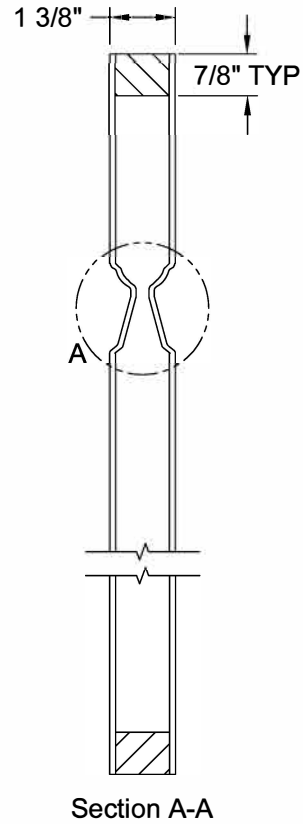

SANTA FE™ BIFOLD SMOOTH 6'-8"

Detail A
Ovolo Sticking

Dimension Table				
Door Size	A	B	C	D
1'-6" x 6'-8"	18"	10"	2 3/8"	5 5/8"
1'-4" x 6'-8"	16"	7"	6 5/8"	6 5/8"
1'-3" x 6'-8"	15"	7"	5 5/8"	5 5/8"
1'-2" x 6'-8"	14"	7"	4 5/8"	4 5/8"
1'-0" x 6'-8"	12"	7"	3 1/8"	3 1/8"