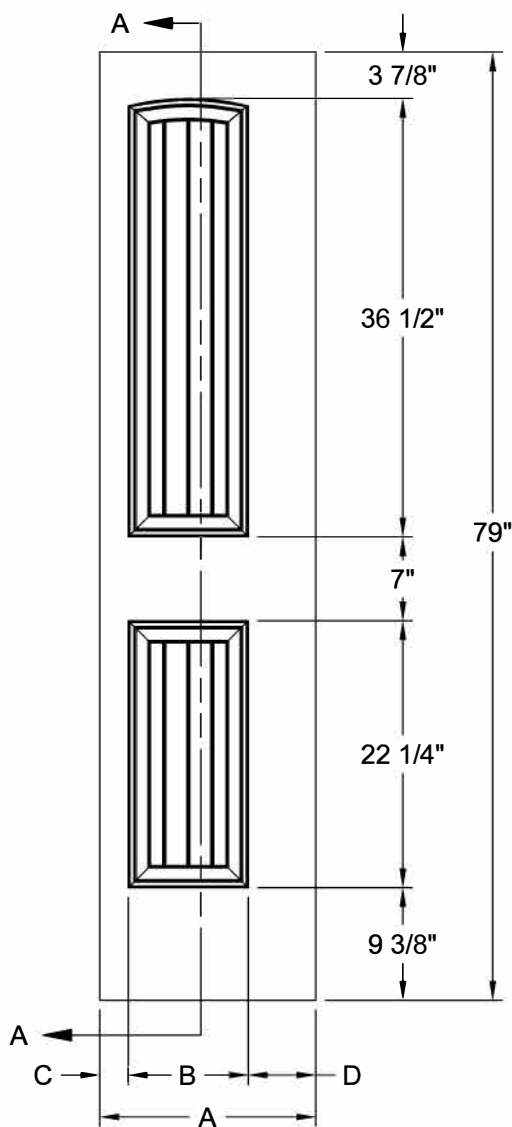

SANTA FE™ BIFOLD SMOOTH 6'-8"

Detail A
Ovolo Sticking

Dimension Table				
Door Size	A	B	C	D
1'-6" x 6'-8"	18"	10"	2 3/8"	5 5/8"
1'-4" x 6'-8"	16"	7"	6 5/8"	6 5/8"
1'-3" x 6'-8"	15"	7"	5 5/8"	5 5/8"
1'-2" x 6'-8"	14"	7"	4 5/8"	4 5/8"
1'-0" x 6'-8"	12"	7"	3 1/8"	3 1/8"