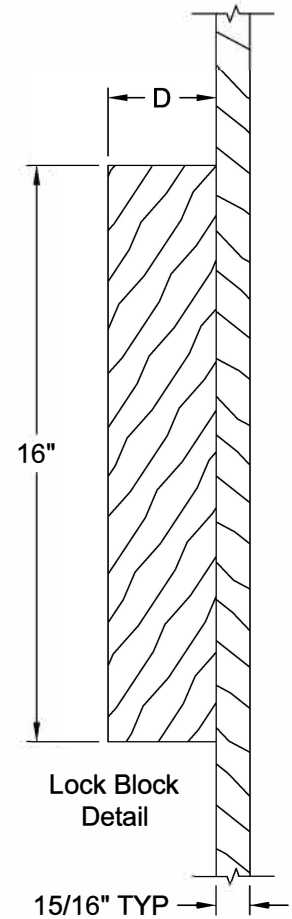

CRAFTSMAN III™ SMOOTH 6'-8"

Dimension Table			
Door Size	A	B	C
3'-0" x 6'-8"	36"	10 1/4"	5 1/2"
2'-10" x 6'-8"	34"	10 1/4"	4 1/2"
2'-8" x 6'-8"	32"	8 1/4"	5 1/2"
2'-6" x 6'-8"	30"	8 1/4"	4 1/2"
2'-4" x 6'-8"	28"	6 1/4"	5 1/2"
2'-2" x 6'-8"	26"	6 1/4"	4 1/2"
2'-0" x 6'-8"	24"	5 1/4"	4 1/2"

\* Number and size of Lock Blocks may vary by model and customer selection. Please specify at time of ordering.