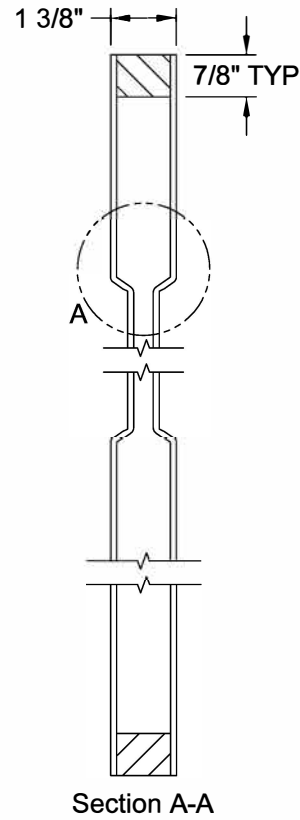

CRAFTSMAN III™ SMOOTH 6'-8"

Dimension Table			
Door Size	A	B	C
3'-0" x 6'-8"	36"	10 1/4"	5 1/2"
2'-10" x 6'-8"	34"	10 1/4"	4 1/2"
2'-8" x 6'-8"	32"	8 1/4"	5 1/2"
2'-6" x 6'-8"	30"	8 1/4"	4 1/2"
2'-4" x 6'-8"	28"	6 1/4"	5 1/2"
2'-2" x 6'-8"	26"	6 1/4"	4 1/2"
2'-0" x 6'-8"	24"	5 1/4"	4 1/2"

\* Number and size of Lock Blocks may vary by model and customer selection. Please specify at time of ordering.