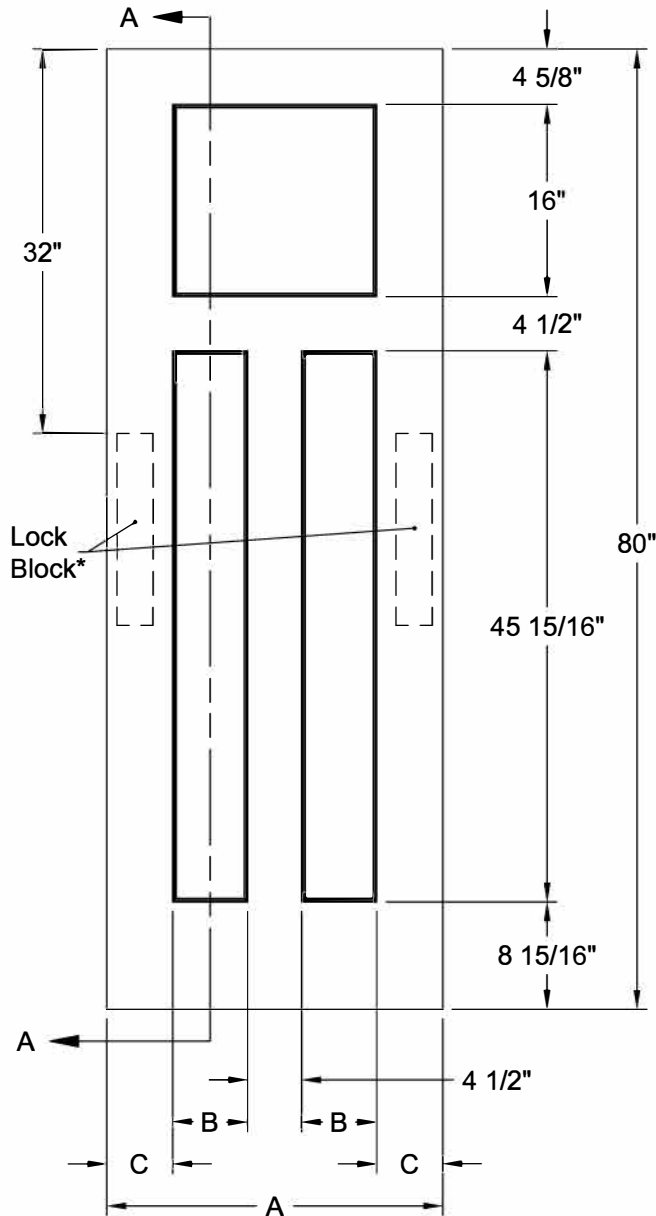

CRAFTSMAN III™ SMOOTH 6'-8"

Dimension Table			
Door Size	A	B	C
3'-0" x 6'-8"	36"	10 1/4"	5 1/2"
2'-10" x 6'-8"	34"	10 1/4"	4 1/2"
2'-8" x 6'-8"	32"	8 1/4"	5 1/2"
2'-6" x 6'-8"	30"	8 1/4"	4 1/2"
2'-4" x 6'-8"	28"	6 1/4"	5 1/2"
2'-2" x 6'-8"	26"	6 1/4"	4 1/2"
2'-0" x 6'-8"	24"	5 1/4"	4 1/2"

\* Number and size of Lock Blocks may vary by model and customer selection. Please specify at time of ordering.