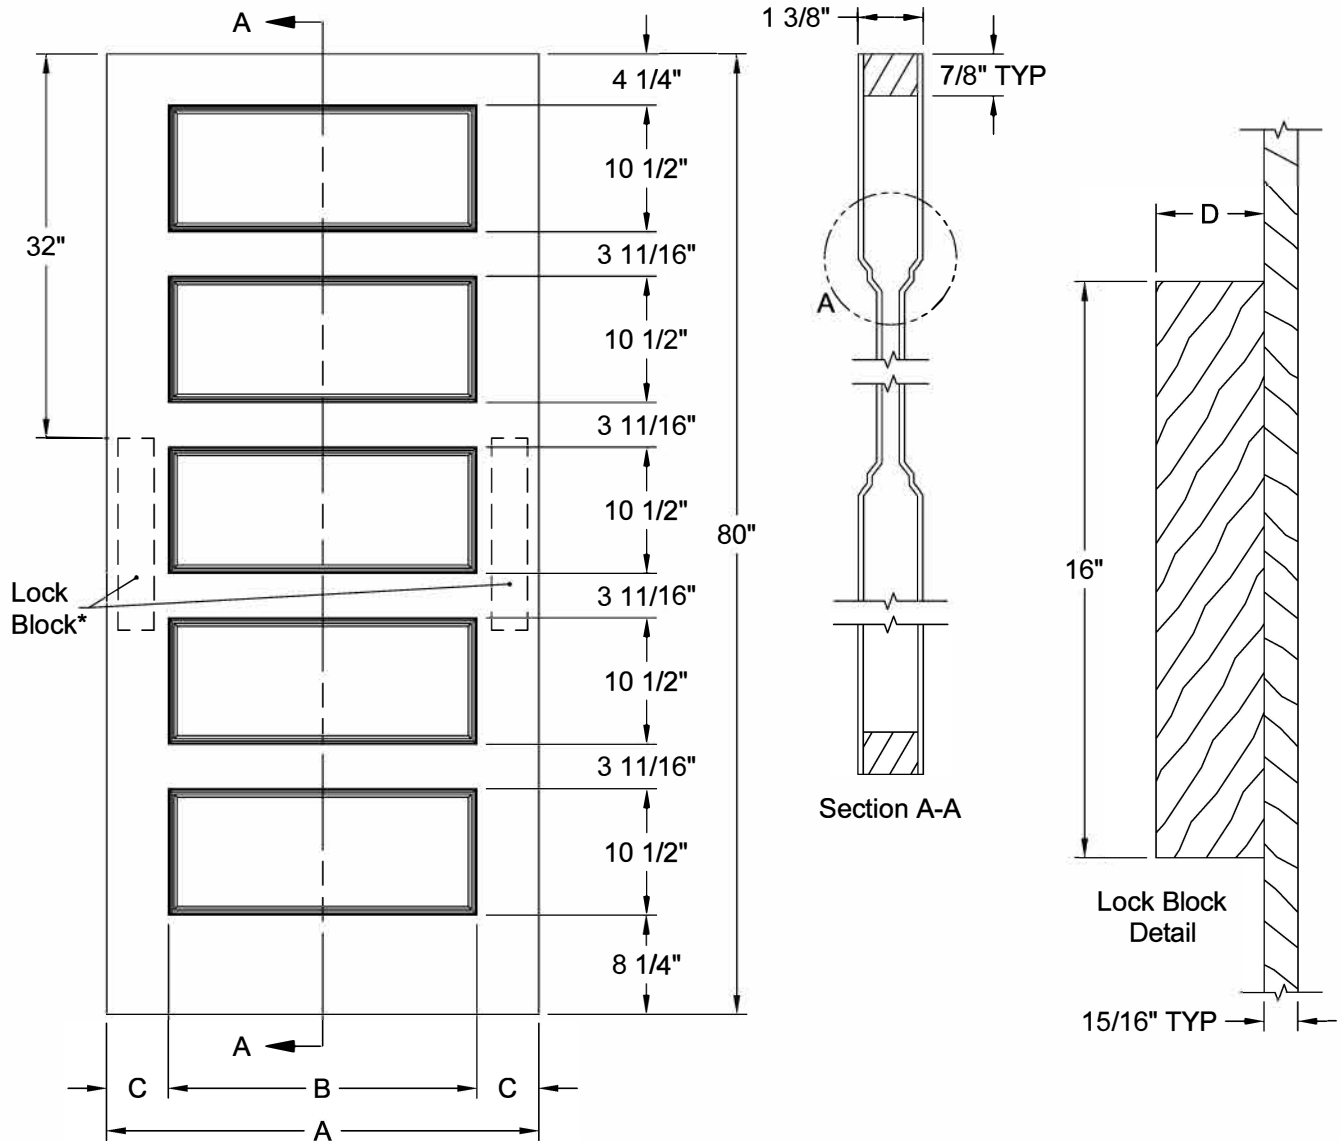

CONMORE® SMOOTH 6'-8"

Detail A  
Flat Panel Profile

Dimension Table				
Door Size	A	B	C	D
3'-0" x 6'-8"	36"	25 5/8"	5 3/16"	3"
2'-10" x 6'-8"	34"	23 5/8"	5 3/16"	3"
2'-8" x 6'-8"	32"	23 5/8"	4 3/16"	3"
2'-6" x 6'-8"	30"	21 5/8"	4 3/16"	3"
2'-4" x 6'-8"	28"	19 5/8"	4 3/16"	3"
2'-2" x 6'-8"	26"	15 5/8"	5 3/16"	3"
2'-0" x 6'-8"	24"	15 5/8"	4 3/16"	3"
1'-10" x 6'-8"	22"	15 5/8"	3 3/16"	2 1/8"
1'-8" x 6'-8"	20"	9 5/8"	5 3/16"	3"
1'-6" x 6'-8"	18"	9 5/8"	4 3/16"	3"

\* Number and size of Lock Blocks may vary by model and customer selection. Please specify at time of ordering.