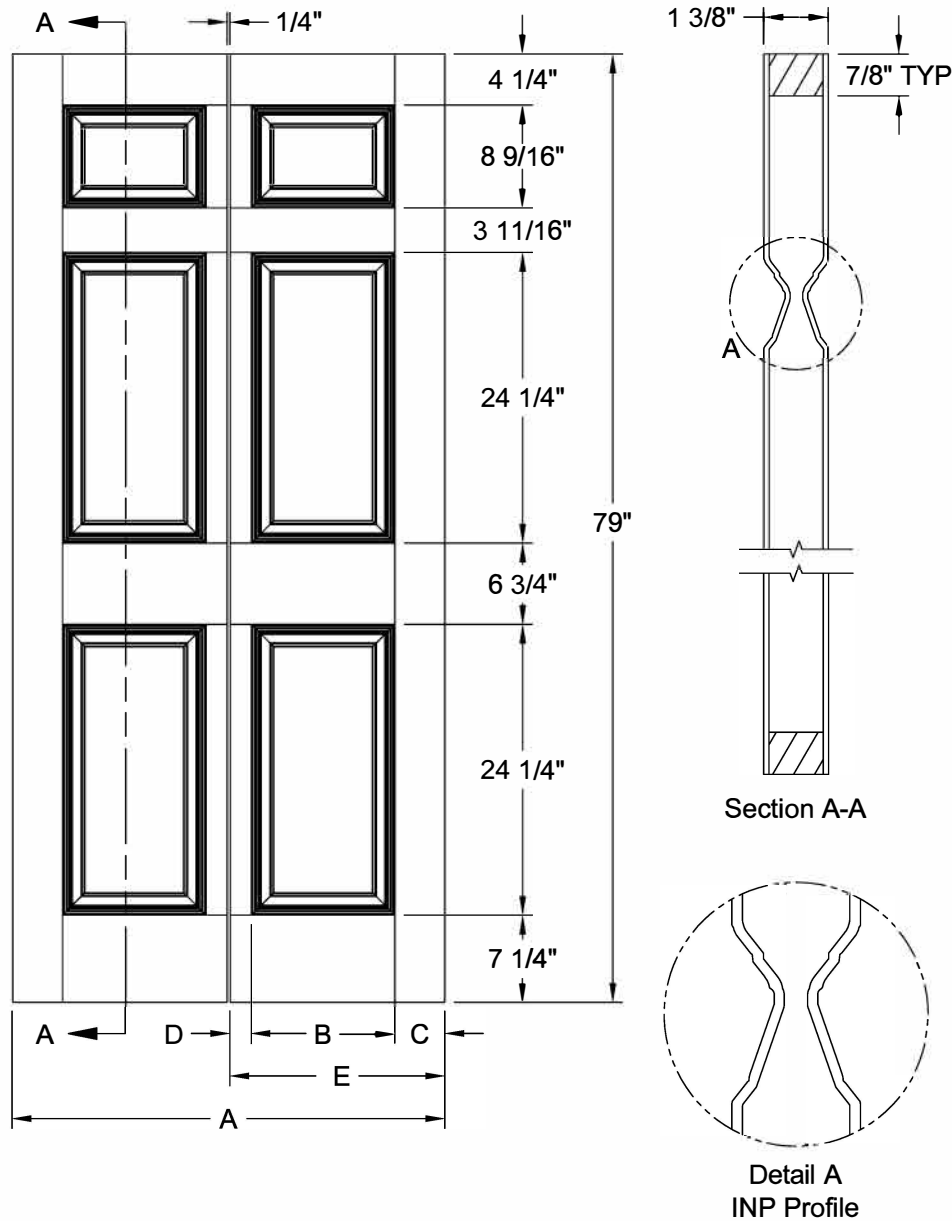

COLONIST® BIFOLD PINE GRAIN 6'-8"

Dimension Table					
Door Size	A	B	C	D	E
3'-0" x 6'-8"	36"	12"	4 1/8"	1 3/4"	17 7/8"
2'-10" x 6'-8"	34"	10"	5 1/8"	1 3/4"	16 7/8"
2'-8" x 6'-8"	32"	10"	4 1/8"	1 3/4"	15 7/8"
2'-6" x 6'-8"	30"	9"	4 1/8"	1 3/4"	14 7/8"
2'-4" x 6'-8"	28"	8"	4 1/8"	1 3/4"	13 7/8"
2'-2" x 6'-8"	26"	6"	5 1/8"	1 3/4"	12 7/8"
2'-0" x 6'-8"	24"	6"	4 1/8"	1 3/4"	11 7/8"
1'-10" x 6'-8"	22"	6"	3 1/8"	1 3/4"	10 7/8"