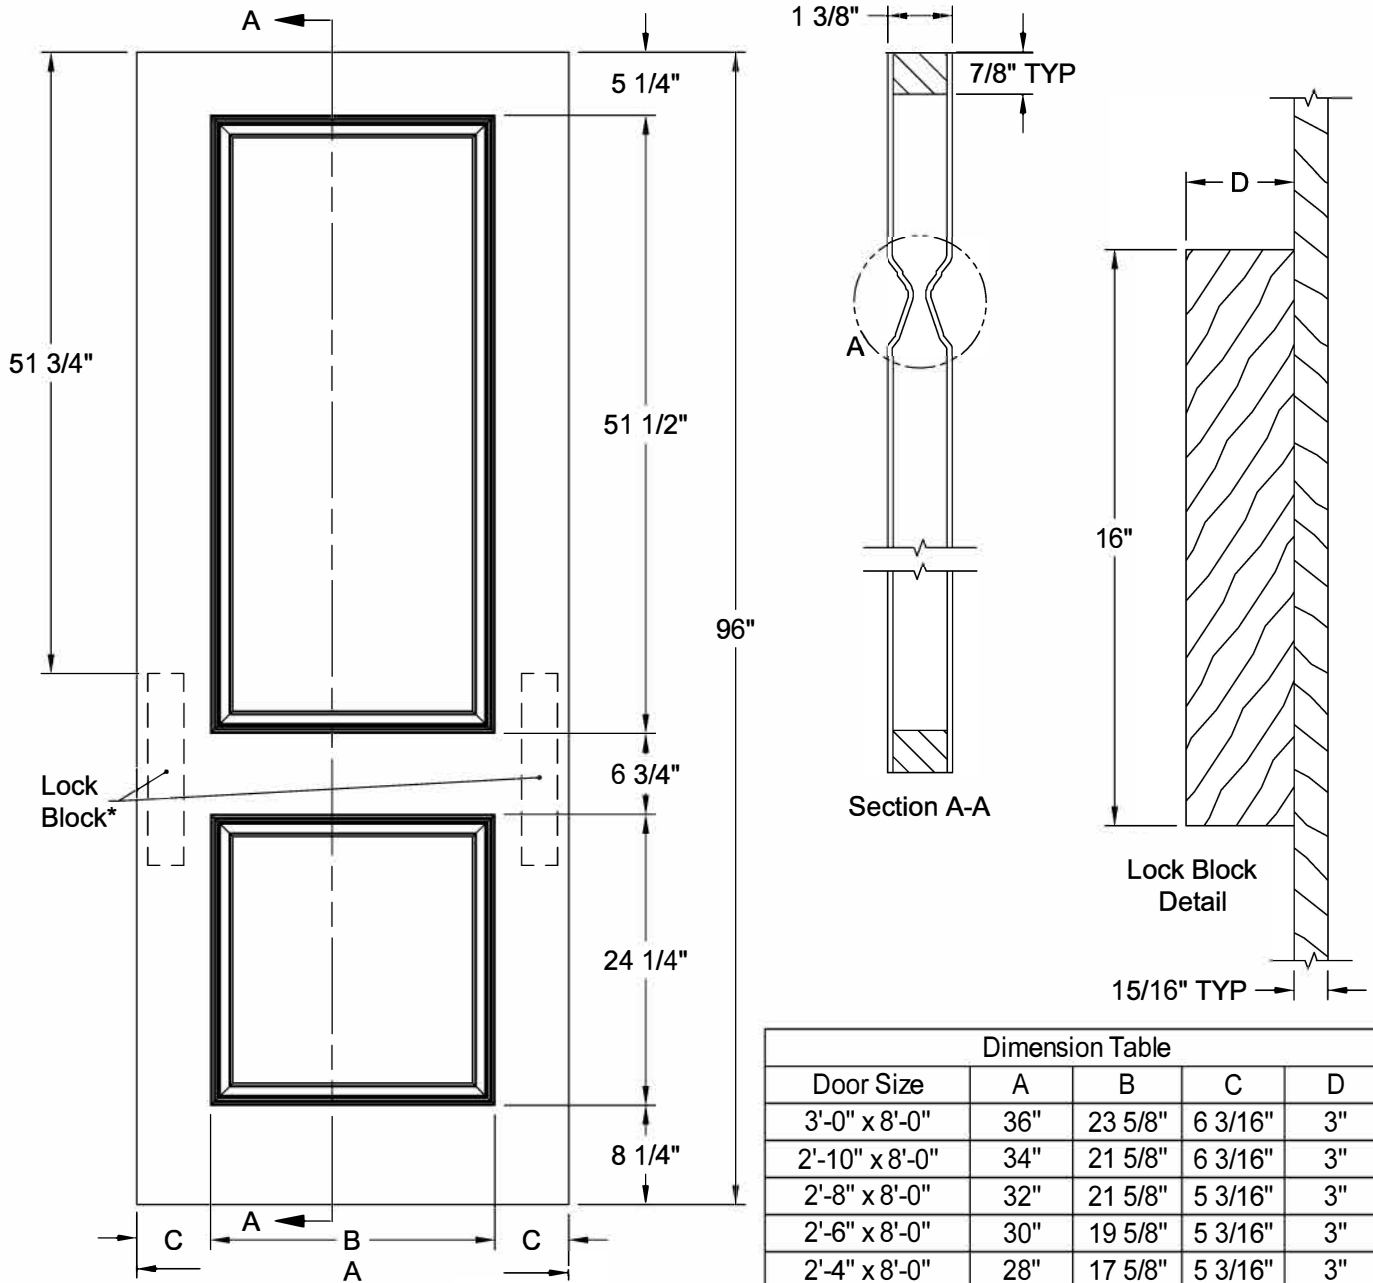

CARRARA® SMOOTH 8'-0"

Detail A
INP Profile

Dimension Table				
Door Size	A	B	C	D
3'-0" x 8'-0"	36"	23 5/8"	6 3/16"	3"
2'-10" x 8'-0"	34"	21 5/8"	6 3/16"	3"
2'-8" x 8'-0"	32"	21 5/8"	5 3/16"	3"
2'-6" x 8'-0"	30"	19 5/8"	5 3/16"	3"
2'-4" x 8'-0"	28"	17 5/8"	5 3/16"	3"
2'-2" x 8'-0"	26"	15 5/8"	5 3/16"	3"
2'-0" x 8'-0"	24"	15 5/8"	4 3/16"	3"
1'-10" x 8'-0"	22"	15 5/8"	3 3/16"	2 1/8"
1'-8" x 8'-0"	20"	12"	4"	3"
1'-6" x 8'-0"	18"	12"	3"	1 5/8"
1'-4" x 8'-0"	16"	7"	4 1/2"	3"
1'-3" x 8'-0"	15"	7"	4"	3"
1'-2" x 8'-0"	14"	7"	3 1/2"	2 1/8"
1'-0" x 8'-0"	12"	7"	2 1/2"	1 3/8"

* Number and size of Lock Blocks may vary by model and customer selection. Please specify at time of ordering.