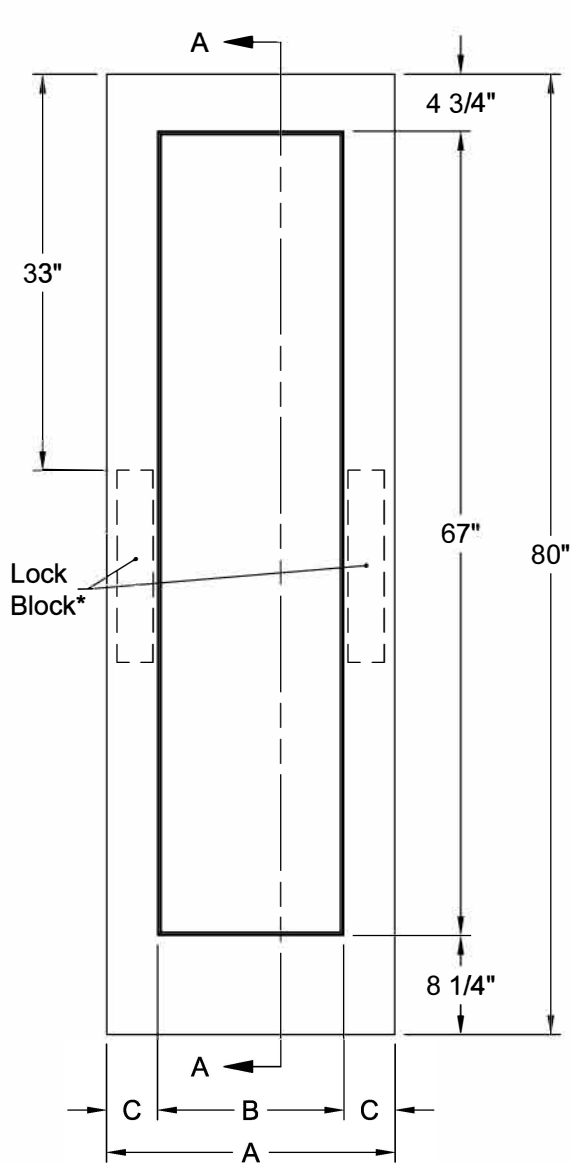

MADISON® SMOOTH 6'-8"

Detail A
Craftsman Sticking

* Number and size of Lock Blocks may vary by model and customer selection.
Please specify at time of ordering.

Dimension Table				
Door Size	A	B	C	D
3'-0" x 6'-8"	36"	26 1/2"	4 3/4"	3"
2'-10" x 6'-8"	34"	22 1/2"	5 3/4"	3"
2'-8" x 6'-8"	32"	22 1/2"	4 3/4"	3"
2'-6" x 6'-8"	30"	20 1/2"	4 3/4"	3"
2'-4" x 6'-8"	28"	18 1/2"	4 3/4"	3"
2'-2" x 6'-8"	26"	15 1/2"	5 1/4"	3"
2'-0" x 6'-8"	24"	15 1/2"	4 1/4"	3"
1'-10" x 6'-8"	22"	11 1/2"	5 1/4"	3"
1'-8" x 6'-8"	20"	11 1/2"	4 1/4"	3"
1'-6" x 6'-8"	18"	7 13/16"	5 3/32"	3"
1'-4" x 6'-8"	16"	7 13/16"	4 3/32"	3"
1'-3" x 6'-8"	15"	5 3/8"	4 13/16"	3"
1'-2" x 6'-8"	14"	5 3/8"	4 5/16"	3"
1'-0" x 6'-8"	12"	5 3/8"	3 5/16"	2 1/8"