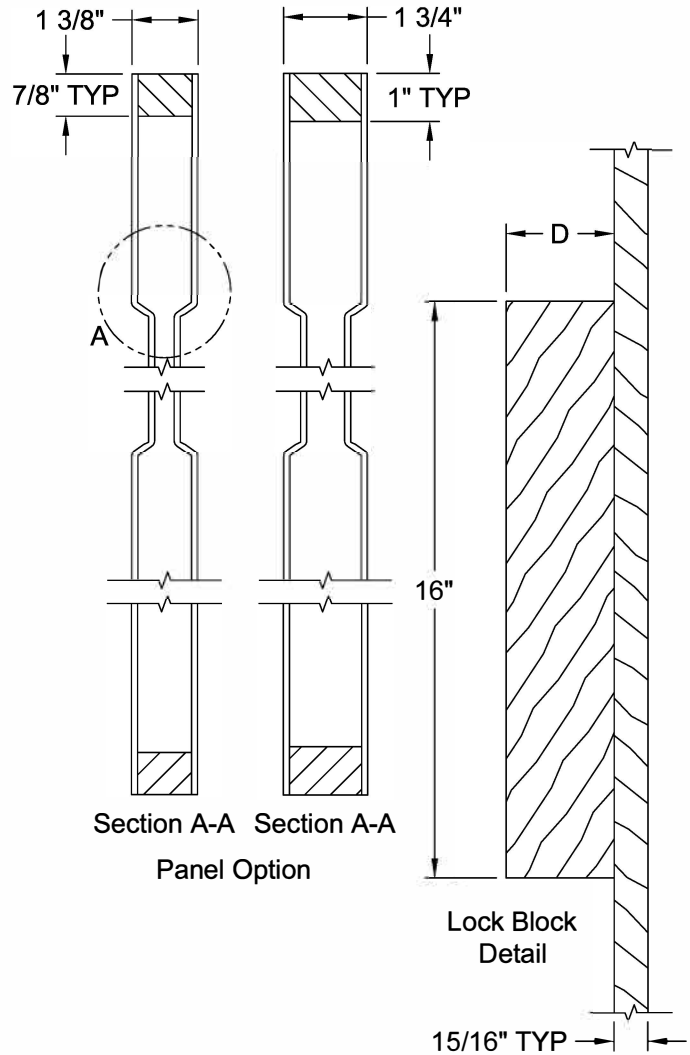

MADISON® SMOOTH 6'-8"

Detail A
Craftsman Sticking

* Number and size of Lock Blocks may vary by model and customer selection.
Please specify at time of ordering.

Dimension Table				
Door Size	A	B	C	D
3'-0" x 6'-8"	36"	26 1/2"	4 3/4"	3"
2'-10" x 6'-8"	34"	22 1/2"	5 3/4"	3"
2'-8" x 6'-8"	32"	22 1/2"	4 3/4"	3"
2'-6" x 6'-8"	30"	20 1/2"	4 3/4"	3"
2'-4" x 6'-8"	28"	18 1/2"	4 3/4"	3"
2'-2" x 6'-8"	26"	15 1/2"	5 1/4"	3"
2'-0" x 6'-8"	24"	15 1/2"	4 1/4"	3"
1'-10" x 6'-8"	22"	11 1/2"	5 1/4"	3"
1'-8" x 6'-8"	20"	11 1/2"	4 1/4"	3"
1'-6" x 6'-8"	18"	7 13/16"	5 3/32"	3"
1'-4" x 6'-8"	16"	7 13/16"	4 3/32"	3"
1'-3" x 6'-8"	15"	5 3/8"	4 13/16"	3"
1'-2" x 6'-8"	14"	5 3/8"	4 5/16"	3"
1'-0" x 6'-8"	12"	5 3/8"	3 5/16"	2 1/8"