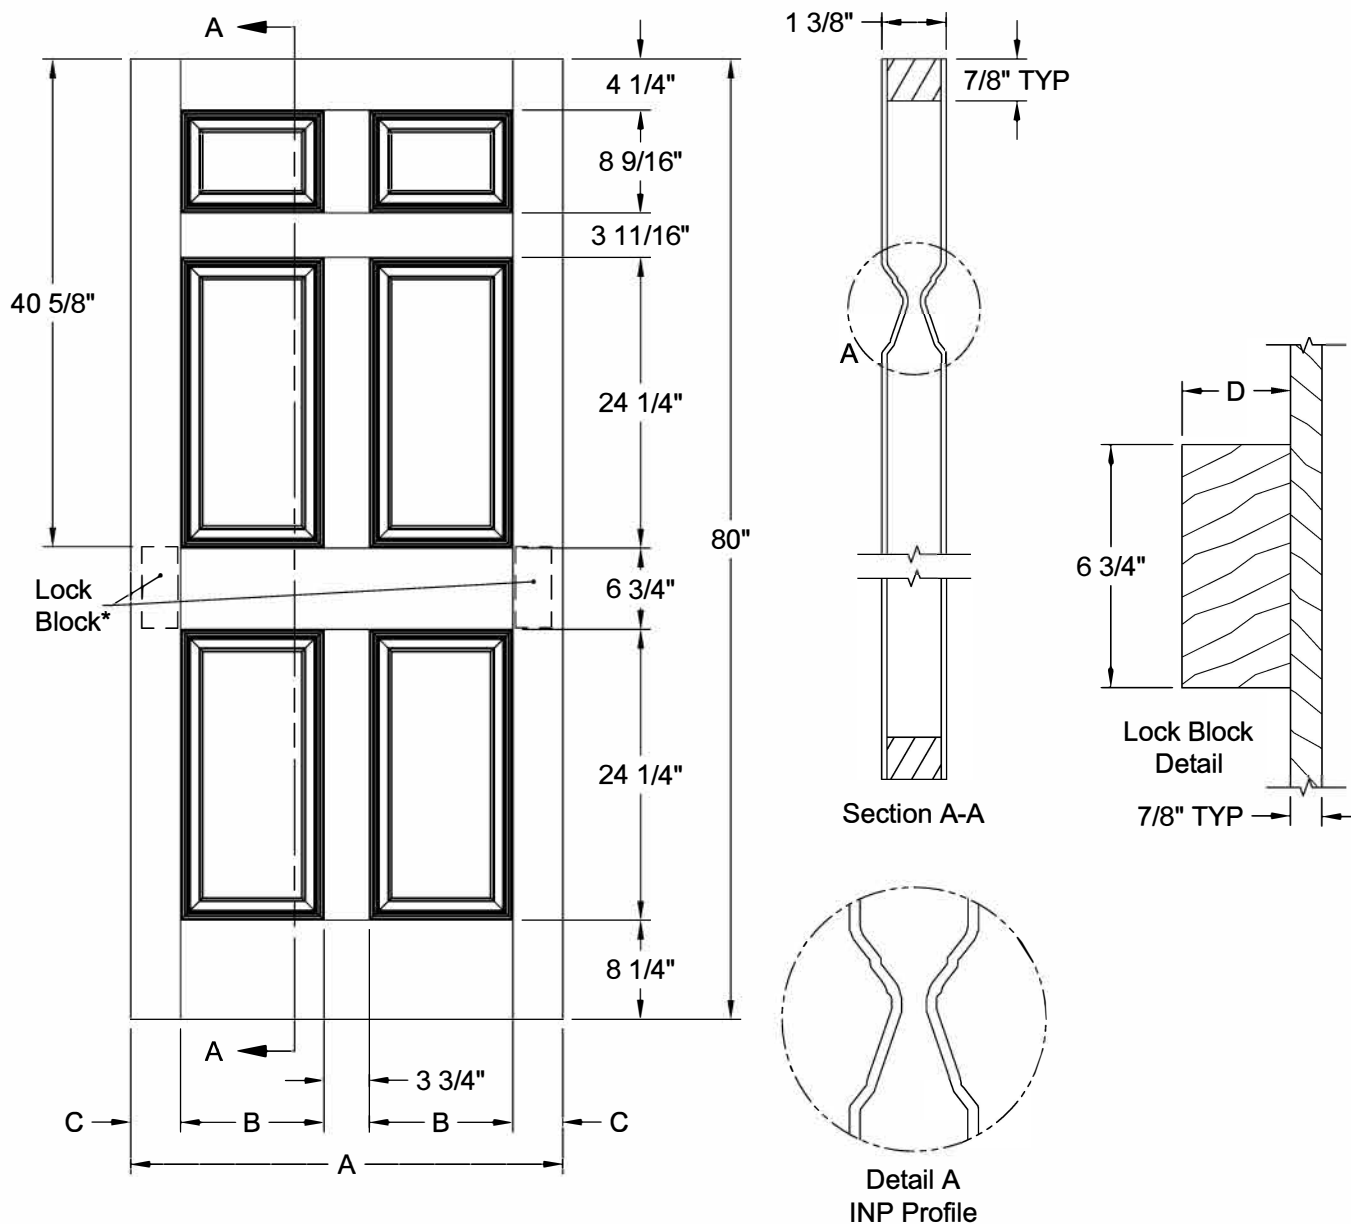

COLONIST® PINE GRAIN 6'-8"

Dimension Table				
Door Size	A	B	C	D
3'-0" x 6'-8"	36"	12"	4 1/8"	3"
2'-10" x 6'-8"	34"	10"	5 1/8"	3"
2'-8" x 6'-8"	32"	10"	4 1/8"	3"
2'-6" x 6'-8"	30"	9"	4 1/8"	3"
2'-4" x 6'-8"	28"	8"	4 1/8"	3"
2'-2" x 6'-8"	26"	6"	5 1/8"	3"
2'-0" x 6'-8"	24"	6"	4 1/8"	3"
1'-10" x 6'-8"	22"	6"	3 1/8"	2 1/8"

\* Number and size of Lock Blocks may vary by model and customer selection. Please specify at time of ordering.