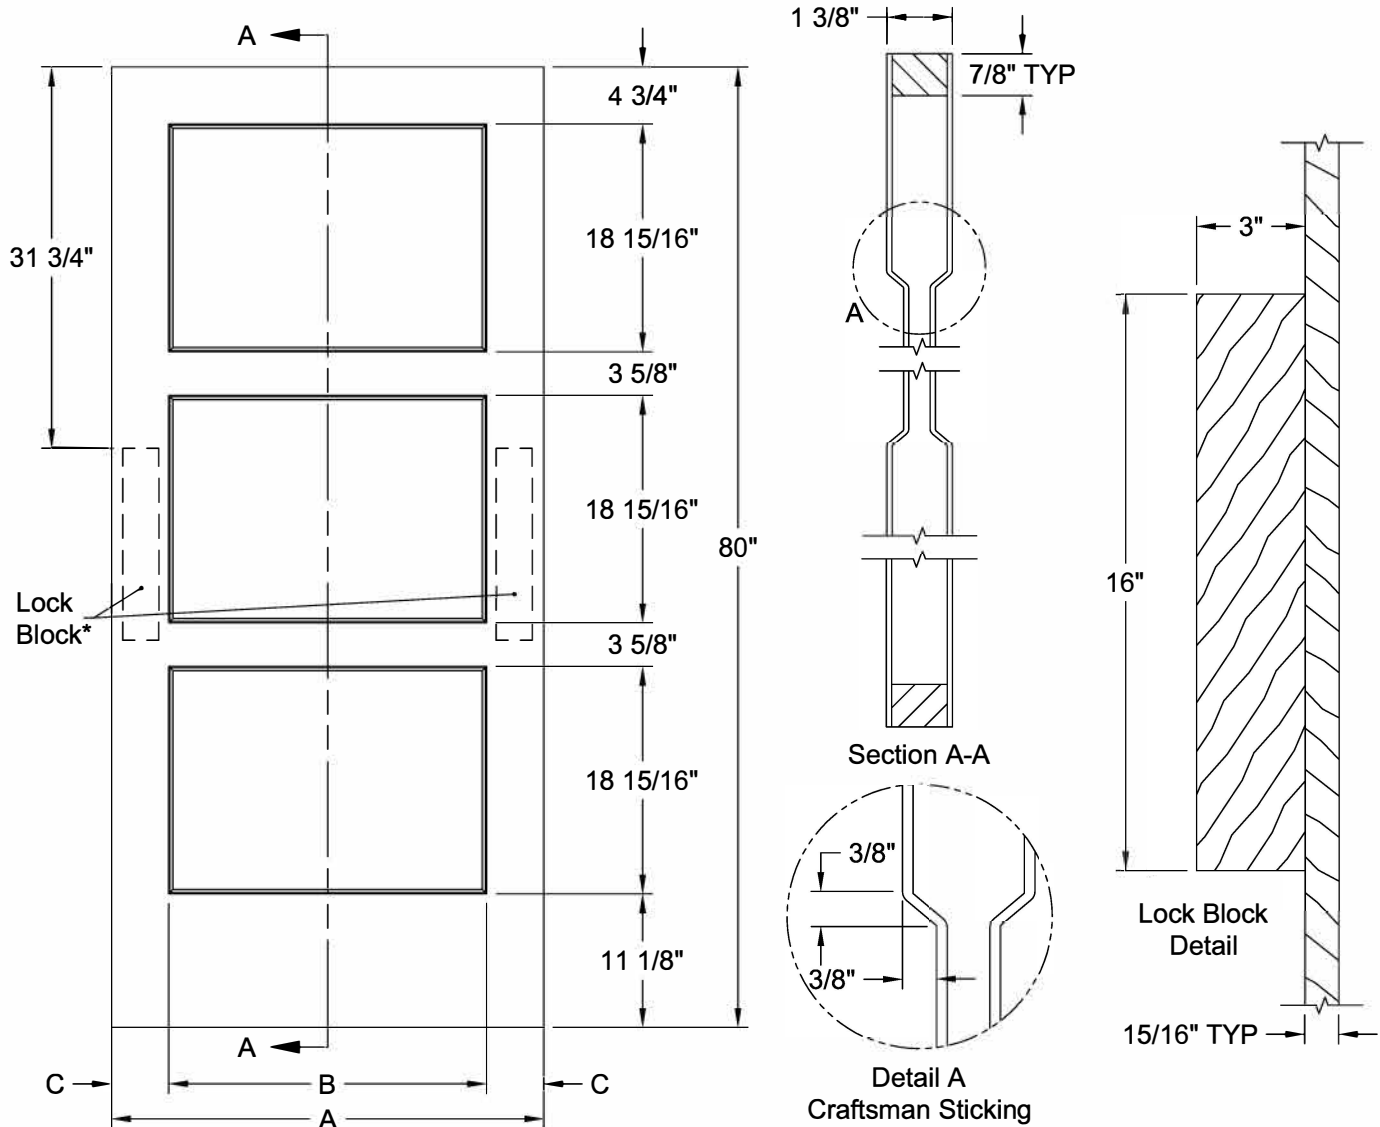

BIRKDALE™ 3 PANEL SMOOTH 6'-8"

Dimension Table			
Door Size	A	B	C
3'-0" x 6'-8"	36"	26 1/2"	4 3/4"
2'-10" x 6'-8"	34"	22 1/2"	5 3/4"
2'-8" x 6'-8"	32"	22 1/2"	4 3/4"
2'-6" x 6'-8"	30"	20 1/2"	4 3/4"
2'-4" x 6'-8"	28"	18 1/2"	4 3/4"
2'-2" x 6'-8"	26"	15 1/2"	5 1/4"
2'-0" x 6'-8"	24"	15 1/2"	4 1/4"
1'-10" x 6'-8"	22"	11 1/2"	5 1/4"
1'-8" x 6'-8"	20"	11 1/2"	4 1/4"

* Number and size of Lock Blocks may vary by model and customer selection. Please specify at time of ordering.