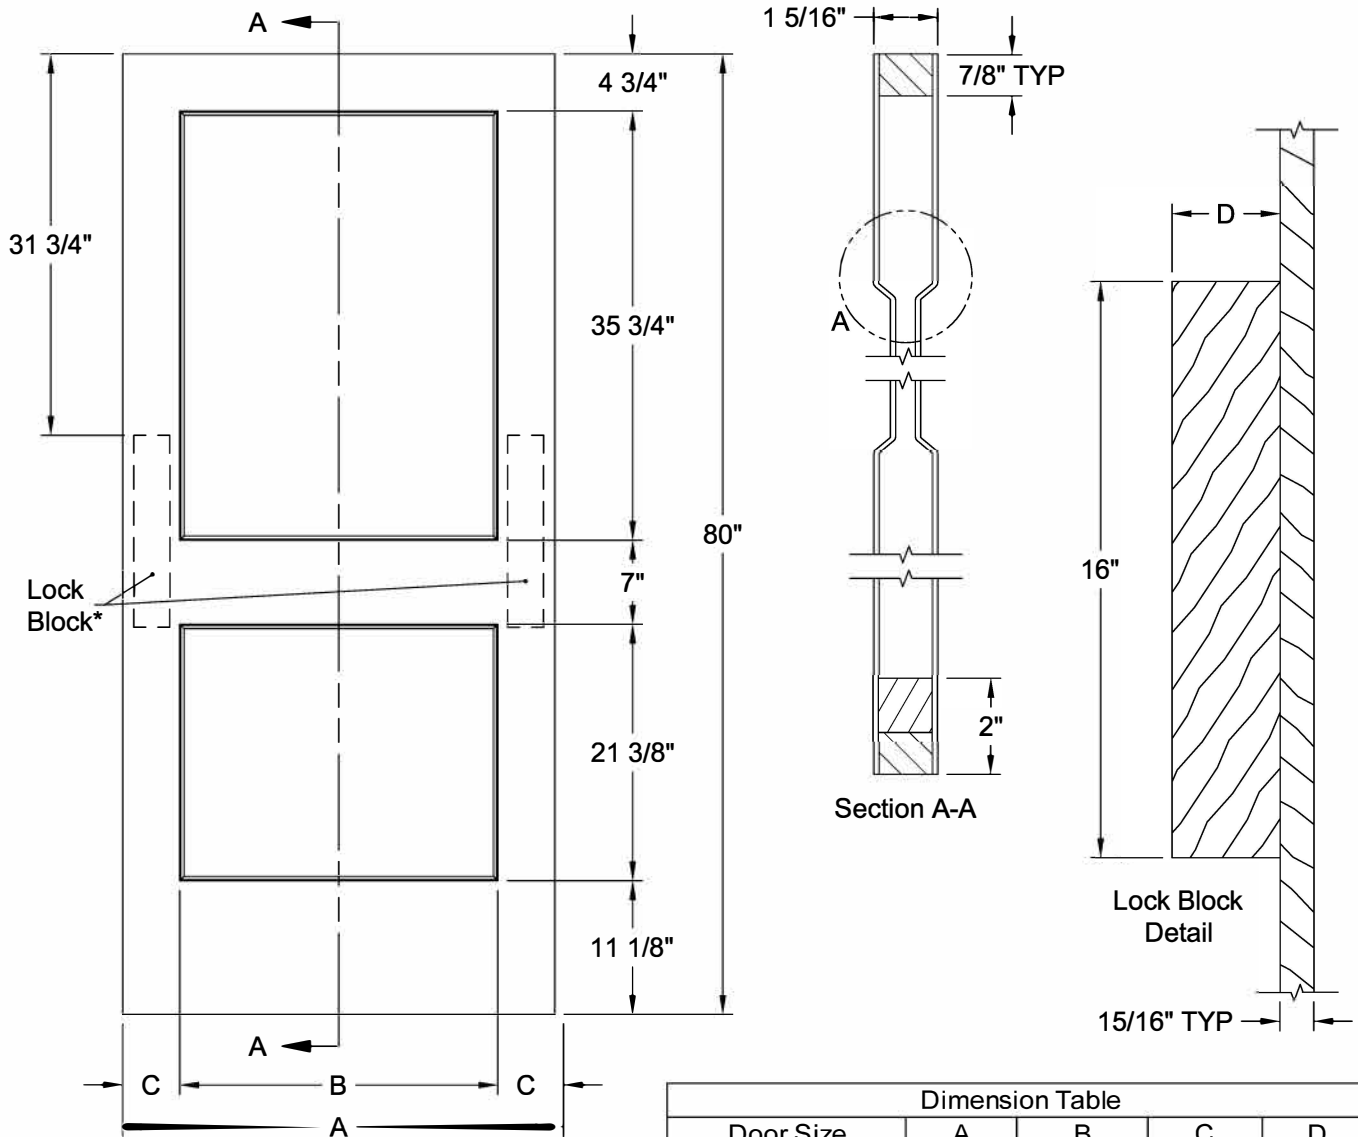

MONROE<sup>®</sup> SMOOTH 6'-8"

Detail A  
Monroe Profile

Dimension Table				
Door Size	A	B	C	D
3'-0" x 6'-8"	36"	26 1/2"	4 3/4"	3"
2'-10" x 6'-8"	34"	22 1/2"	5 3/4"	3"
2'-8" x 6'-8"	32"	22 1/2"	4 3/4"	3"
2'-6" x 6'-8"	30"	20 1/2"	4 3/4"	3"
2'-4" x 6'-8"	28"	18 1/2"	4 3/4"	3"
2'-2" x 6'-8"	26"	15 1/2"	5 1/4"	3"
2'-0" x 6'-8"	24"	15 1/2"	4 1/4"	3"
1'-10" x 6'-8"	22"	11 1/2"	5 1/4"	3"
1'-8" x 6'-8"	20"	11 1/2"	4 1/4"	3"
1'-6" x 6'-8"	18"	9 1/4"	4 3/8"	3"
1'-4" x 6'-8"	16"	9 1/4"	3 3/8"	2 1/8"
1'-3" x 6'-8"	15"	7 1/2"	3 3/4"	2 11/16"
1'-2" x 6'-8"	14"	7 1/2"	3 1/4"	2 1/8"
1'-0" x 6'-8"	12"	6"	3"	1 5/8"

\* Number and size of Lock Blocks may vary by model and customer selection.  
Please specify at time of ordering.