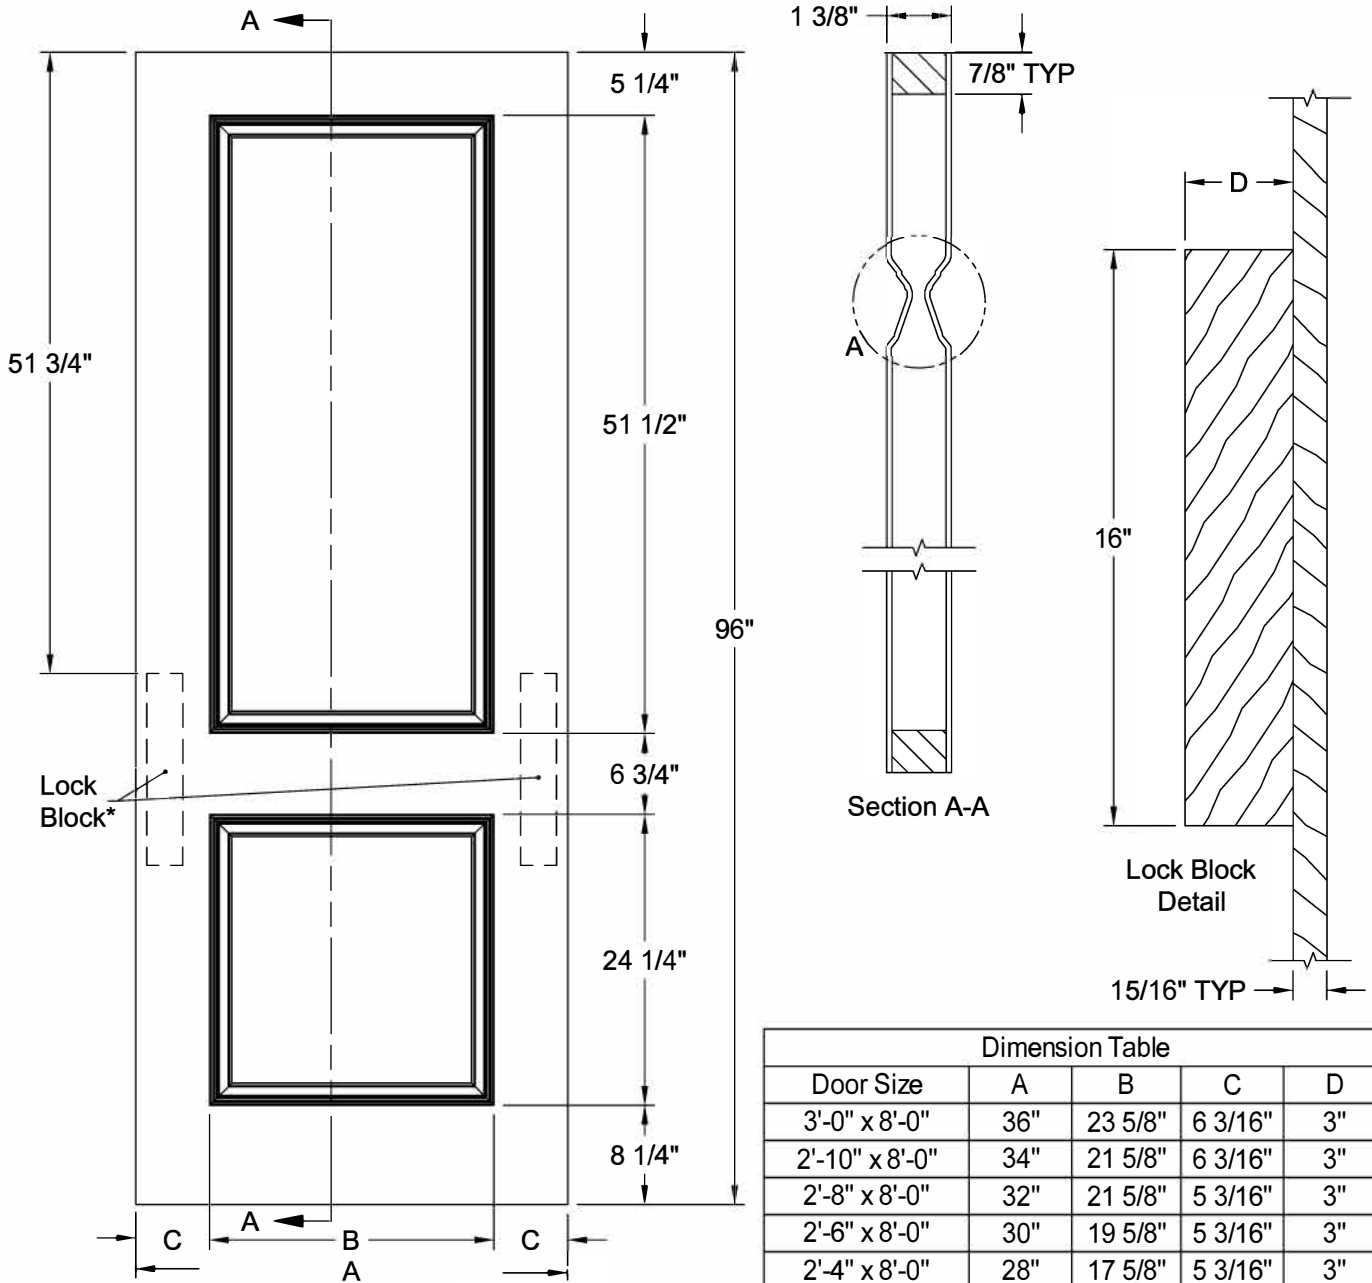

CARRARA® SMOOTH 8'-0"

Detail A
INP Profile

Dimension Table				
Door Size	A	B	C	D
3'-0" x 8'-0"	36"	23 5/8"	6 3/16"	3"
2'-10" x 8'-0"	34"	21 5/8"	6 3/16"	3"
2'-8" x 8'-0"	32"	21 5/8"	5 3/16"	3"
2'-6" x 8'-0"	30"	19 5/8"	5 3/16"	3"
2'-4" x 8'-0"	28"	17 5/8"	5 3/16"	3"
2'-2" x 8'-0"	26"	15 5/8"	5 3/16"	3"
2'-0" x 8'-0"	24"	15 5/8"	4 3/16"	3"
1'-10" x 8'-0"	22"	15 5/8"	3 3/16"	2 1/8"
1'-8" x 8'-0"	20"	12"	4"	3"
1'-6" x 8'-0"	18"	12"	3"	1 5/8"
1'-4" x 8'-0"	16"	7"	4 1/2"	3"
1'-3" x 8'-0"	15"	7"	4"	3"
1'-2" x 8'-0"	14"	7"	3 1/2"	2 1/8"
1'-0" x 8'-0"	12"	7"	2 1/2"	1 3/8"

* Number and size of Lock Blocks may vary by model and customer selection. Please specify at time of ordering.