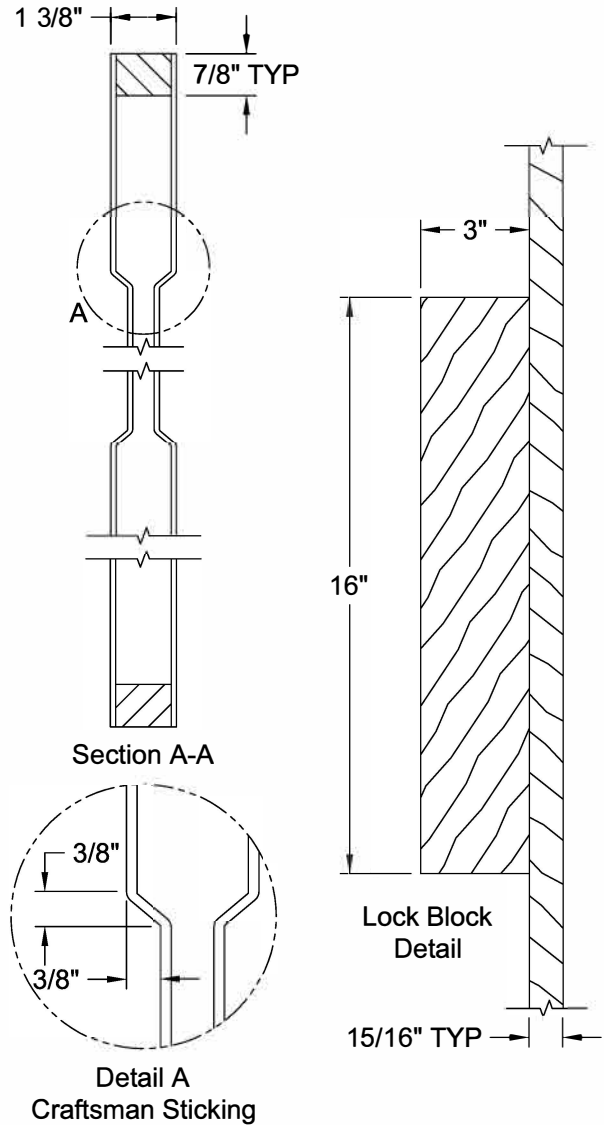

BIRKDALE™ 3 PANEL SMOOTH 8'-0"

Dimension Table			
Door Size	A	B	C
3'-0" x 8'-0"	36"	26 1/2"	4 3/4"
2'-10" x 8'-0"	34"	22 1/2"	5 3/4"
2'-8" x 8'-0"	32"	22 1/2"	4 3/4"
2'-6" x 8'-0"	30"	20 1/2"	4 3/4"
2'-4" x 8'-0"	28"	18 1/2"	4 3/4"
2'-2" x 8'-0"	26"	15 1/2"	5 1/4"
2'-0" x 8'-0"	24"	15 1/2"	4 1/4"
1'-10" x 8'-0"	22"	11 1/2"	5 1/4"
1'-8" x 8'-0"	20"	11 1/2"	4 1/4"

\* Number and size of Lock Blocks may vary by model and customer selection. Please specify at time of ordering.