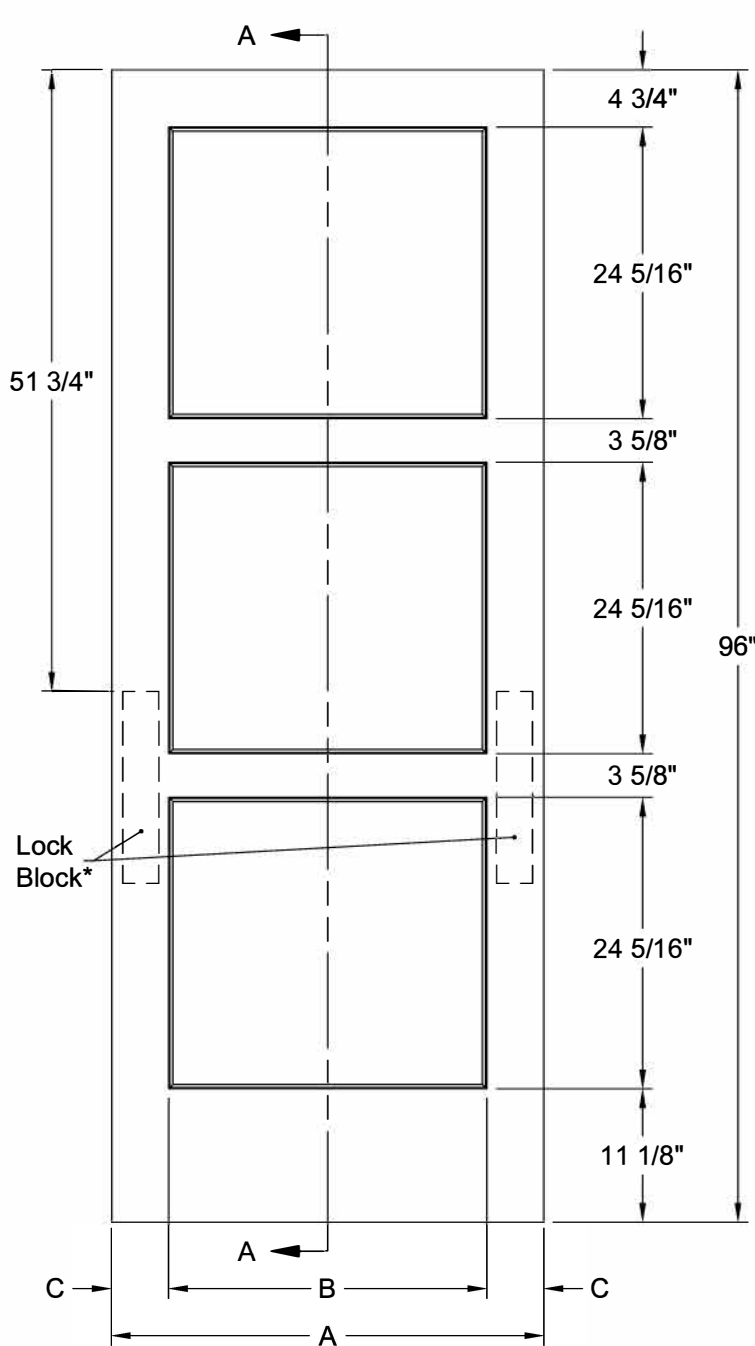

BIRKDALE™ 3 PANEL SMOOTH 8'-0"

Dimension Table			
Door Size	A	B	C
3'-0" x 8'-0"	36"	26 1/2"	4 3/4"
2'-10" x 8'-0"	34"	22 1/2"	5 3/4"
2'-8" x 8'-0"	32"	22 1/2"	4 3/4"
2'-6" x 8'-0"	30"	20 1/2"	4 3/4"
2'-4" x 8'-0"	28"	18 1/2"	4 3/4"
2'-2" x 8'-0"	26"	15 1/2"	5 1/4"
2'-0" x 8'-0"	24"	15 1/2"	4 1/4"
1'-10" x 8'-0"	22"	11 1/2"	5 1/4"
1'-8" x 8'-0"	20"	11 1/2"	4 1/4"

\* Number and size of Lock Blocks may vary by model and customer selection. Please specify at time of ordering.