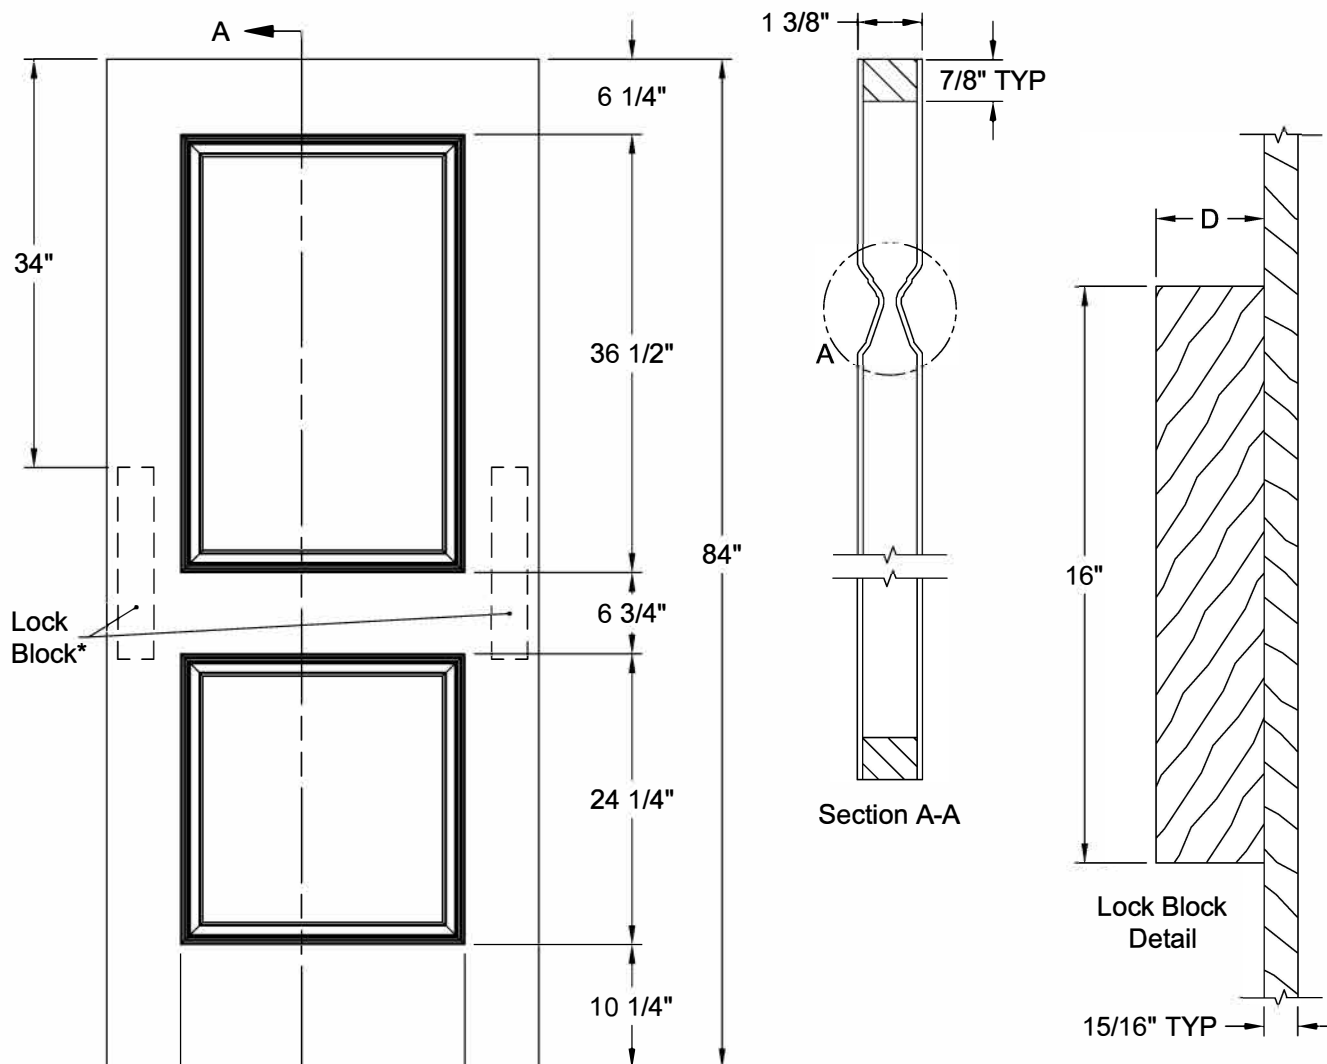

CARRARA® SMOOTH 7'-0"

Detail A
INP Profile

Dimension Table				
Door Size	A	B	C	D
3'-0" x 7'-0"	36"	23 5/8"	6 3/16"	3"
2'-10" x 7'-0"	34"	21 5/8"	6 3/16"	3"
2'-8" x 7'-0"	32"	21 5/8"	5 3/16"	3"
2'-6" x 7'-0"	30"	19 5/8"	5 3/16"	3"
2'-4" x 7'-0"	28"	17 5/8"	5 3/16"	3"
2'-2" x 7'-0"	26"	15 5/8"	5 3/16"	3"
2'-0" x 7'-0"	24"	15 5/8"	4 3/16"	3"
1'-10" x 7'-0"	22"	15 5/8"	3 3/16"	2 1/8"
1'-8" x 7'-0"	20"	12"	4"	3"
1'-6" x 7'-0"	18"	12"	3"	1 5/8"
1'-4" x 7'-0"	16"	7"	4 1/2"	3"
1'-3" x 7'-0"	15"	7"	4"	3"
1'-2" x 7'-0"	14"	7"	3 1/2"	2 1/8"
1'-0" x 7'-0"	12"	7"	2 1/2"	1 3/8"

* Number and size of Lock Blocks may vary by model and customer selection.
Please specify at time of ordering.