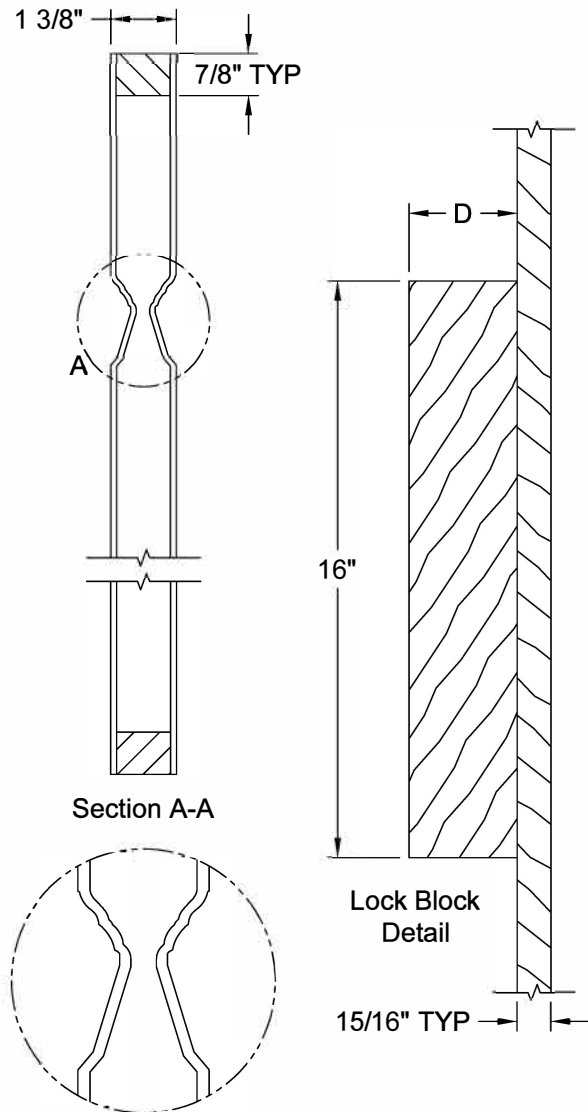

ROCKPORT™ SMOOTH 6'-8"

Detail A
Modified Cove &
Bead Sticking

| Dimension Table | | | | |
|-----------------|-----|---------|--------|----------|
| Door Size | A | B | C | D |
| 3'-0" x 6'-8" | 36" | 25 3/4" | 5 1/8" | 3" |
| 2'-10" x 6'-8" | 34" | 25 3/4" | 4 1/8" | 3" |
| 2'-8" x 6'-8" | 32" | 23 3/4" | 4 1/8" | 3" |
| 2'-6" x 6'-8" | 30" | 21 3/4" | 4 1/8" | 3" |
| 2'-4" x 6'-8" | 28" | 19 3/4" | 4 1/8" | 3" |
| 2'-2" x 6'-8" | 26" | 19 3/4" | 3 1/8" | 2 1/8" |
| 2'-0" x 6'-8" | 24" | 15 3/4" | 4 1/8" | 3" |
| 1'-8" x 6'-8" | 20" | 10 1/4" | 4 7/8" | 3" |
| 1'-6" x 6'-8" | 18" | 10 1/4" | 3 7/8" | 2 11/16" |

* Number and size of Lock Blocks may vary by model and customer selection.
Please specify at time of ordering.