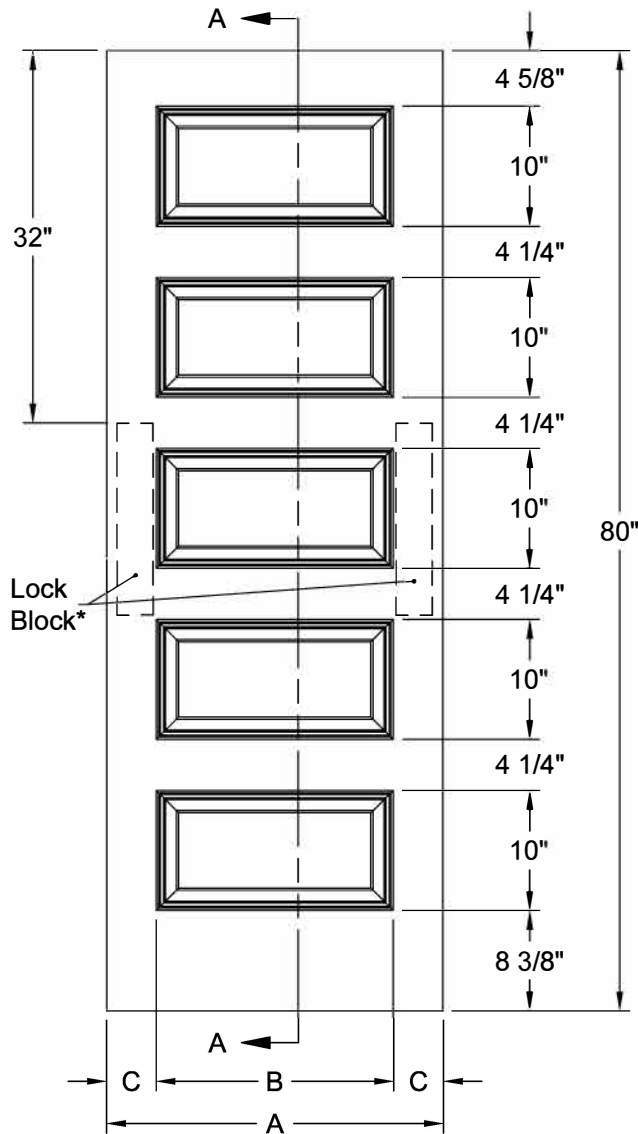

ROCKPORT™ SMOOTH 6'-8"

Detail A
Modified Cove &
Bead Sticking

| Dimension Table | | | | |
|-----------------|-----|---------|--------|----------|
| Door Size | A | B | C | D |
| 3'-0" x 6'-8" | 36" | 25 3/4" | 5 1/8" | 3" |
| 2'-10" x 6'-8" | 34" | 25 3/4" | 4 1/8" | 3" |
| 2'-8" x 6'-8" | 32" | 23 3/4" | 4 1/8" | 3" |
| 2'-6" x 6'-8" | 30" | 21 3/4" | 4 1/8" | 3" |
| 2'-4" x 6'-8" | 28" | 19 3/4" | 4 1/8" | 3" |
| 2'-2" x 6'-8" | 26" | 19 3/4" | 3 1/8" | 2 1/8" |
| 2'-0" x 6'-8" | 24" | 15 3/4" | 4 1/8" | 3" |
| 1'-8" x 6'-8" | 20" | 10 1/4" | 4 7/8" | 3" |
| 1'-6" x 6'-8" | 18" | 10 1/4" | 3 7/8" | 2 11/16" |

* Number and size of Lock Blocks may vary by model and customer selection.
Please specify at time of ordering.