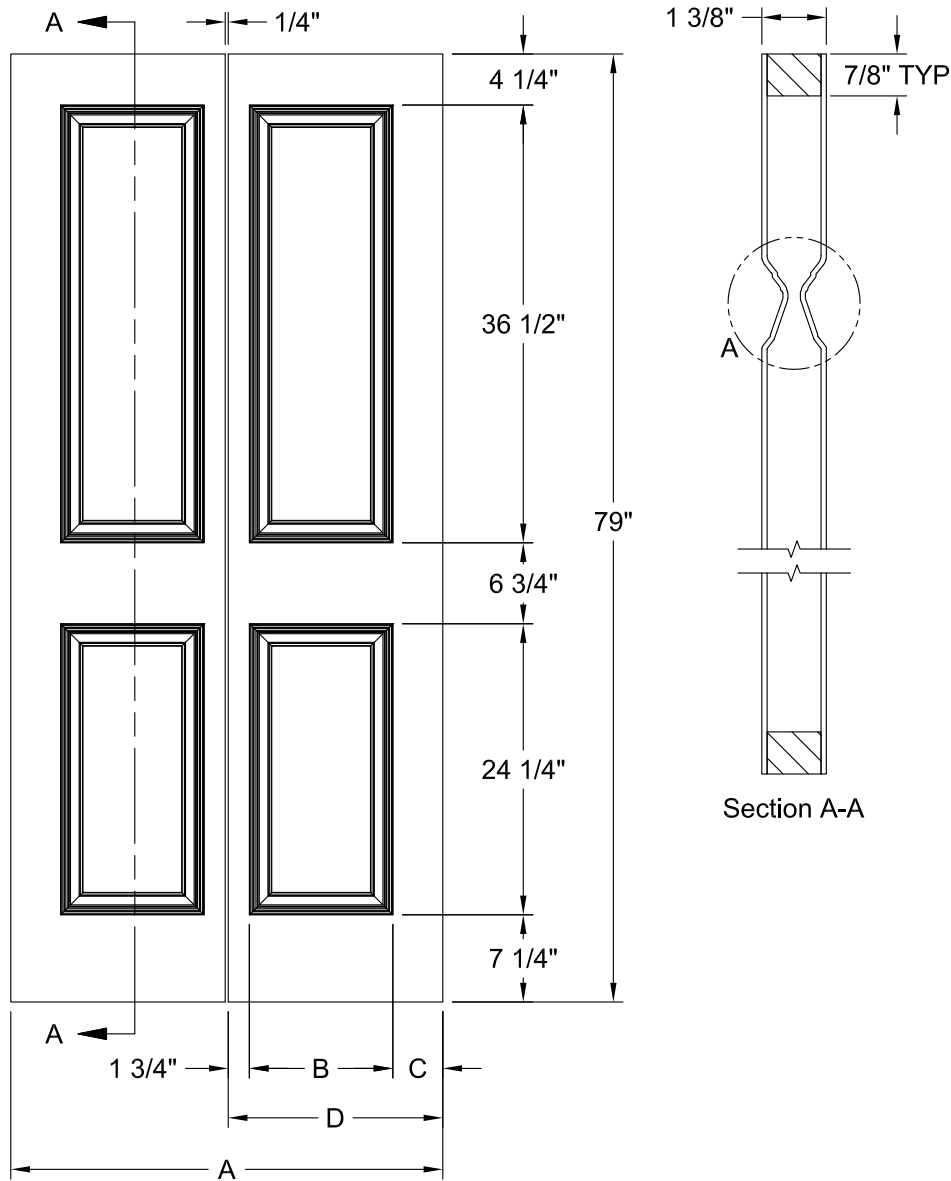

INTERIOR DOORS
WOOD COMPOSITE DOORS
MOLDED COLLECTION

CARRARA® BIFOLD SMOOTH 6'-8"

Detail A
INP Profile

Dimension Table				
Door Size	A	B	C	D
3'-0" x 6'-8"	36"	12"	4 1/8"	17 7/8"
2'-10" x 6'-8"	34"	10"	5 1/8"	16 7/8"
2'-8" x 6'-8"	32"	10"	4 1/8"	15 7/8"
2'-6" x 6'-8"	30"	9"	4 1/8"	14 7/8"
2'-4" x 6'-8"	28"	8"	4 1/8"	13 7/8"
2'-2" x 6'-8"	26"	6"	5 1/8"	12 7/8"
2'-0" x 6'-8"	24"	6"	4 1/8"	11 7/8"
1'-10" x 6'-8"	22"	6"	3 1/8"	10 7/8"