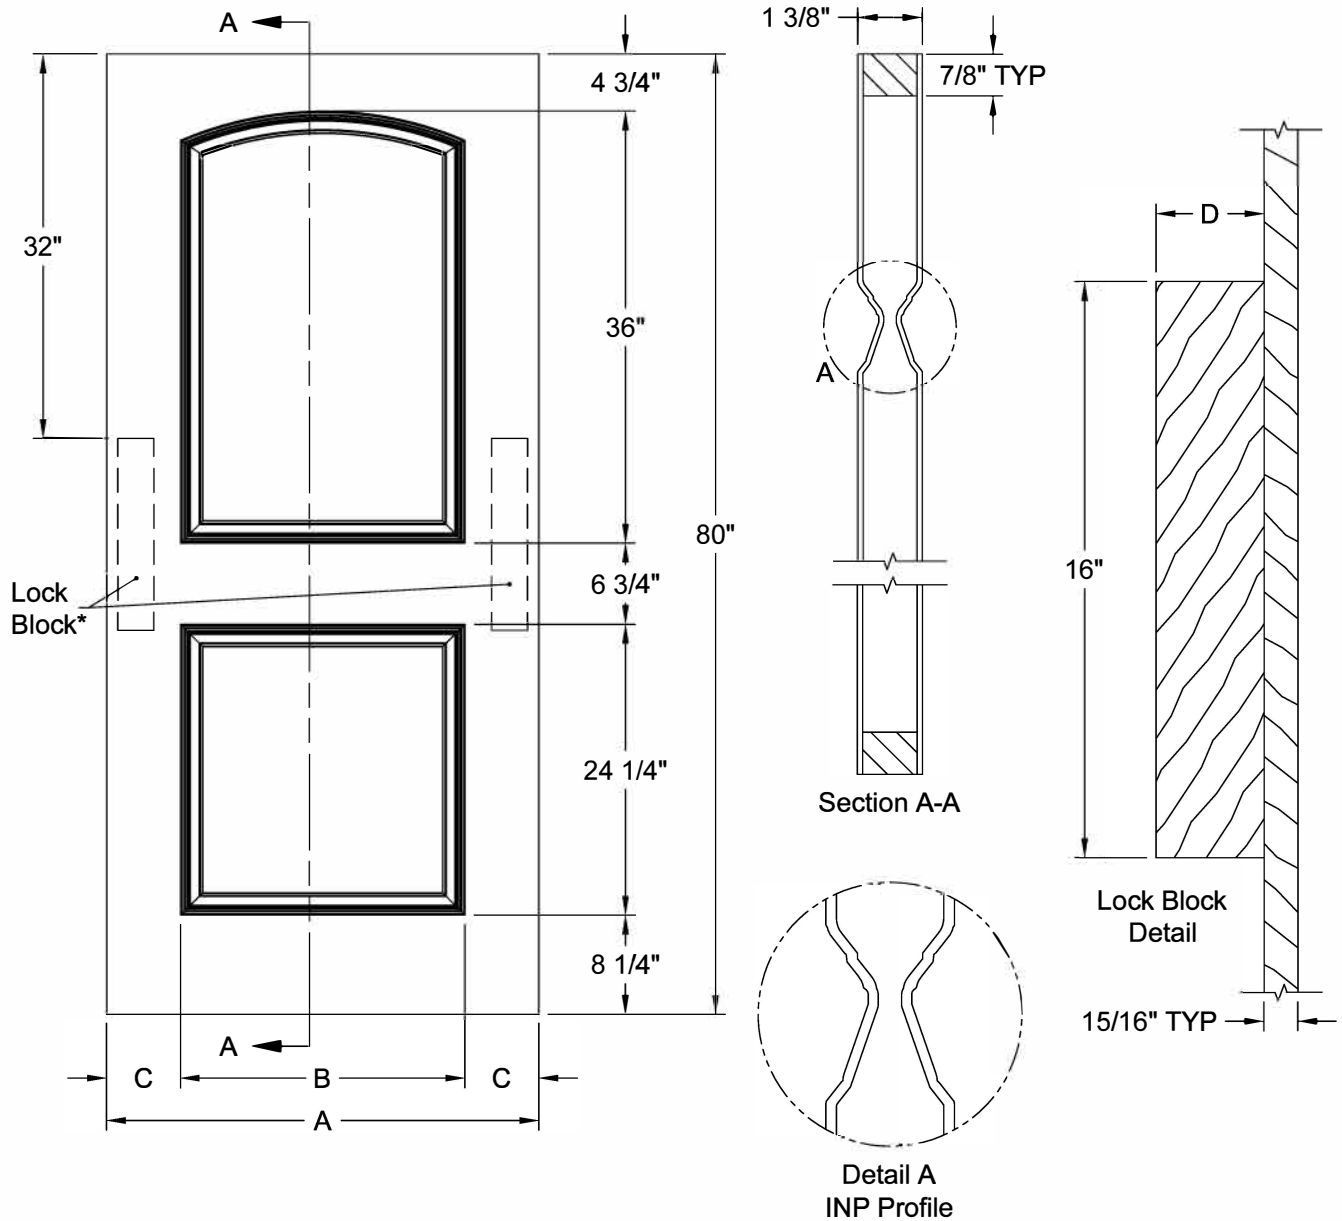

CAIMAN<sup>®</sup> SMOOTH 6'-8"

Dimension Table				
Door Size	A	B	C	D
3'-0" x 6'-8"	36"	23 3/4"	6 1/8"	3"
2'-10" x 6'-8"	34"	21 3/4"	6 1/8"	3"
2'-8" x 6'-8"	32"	21 3/4"	5 1/8"	3"
2'-6" x 6'-8"	30"	19 3/4"	5 1/8"	3"
2'-4" x 6'-8"	28"	17 3/4"	5 1/8"	3"
2'-2" x 6'-8"	26"	15 3/4"	5 1/8"	3"
2'-0" x 6'-8"	24"	15 3/4"	4 1/8"	3"
1'-10" x 6'-8"	22"	15 3/4"	3 1/8"	2 1/8"

\* Number and size of Lock Blocks may vary by model and customer selection.  
Please specify at time of ordering.