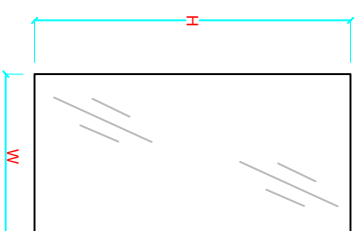

PANEL CONTROL DIMENSIONS

DOOR	RAIL		STILE		GLASS SIZE								
	mm	in	mm	in	mm	in	mm	in					
610	24"	400.1	15	3/4"	104.77	4	1/8"	188	7	3/8"	326	12	13/16"
660	26"	450.9	17	3/4"	104.77	4	1/8"	214	8	7/16"	326	12	13/16"
711	28"	501.7	19	3/4"	104.77	4	1/8"	240	9	7/16"	326	12	13/16"
762	30"	552.5	21	3/4"	104.77	4	1/8"	265	10	7/16"	326	12	13/16"
813	32"	603.3	23	3/4"	104.77	4	1/8"	291	11	7/16"	326	12	13/16"
864	34"	654.1	25	3/4"	104.77	4	1/8"	316	12	7/16"	326	12	13/16"
914	36"	704.9	27	3/4"	104.77	4	1/8"	341	13	7/16"	326	12	13/16"

GLASS

THIS DRAWING AND THE INFORMATION CONTAINED HEREIN IS PROPRIETARY TO TRIMLITE COMPANY AND SHALL NOT BE REPRODUCED, COPIED OR DISCLOSED IN WHOLE OR PART, OR USED FOR MANUFACTURE OR FOR ANY OTHER PURPOSE WITHOUT THE WRITTEN PERMISSION OF TRIMLITE COMPANY.				TITLE 1310-8010 1-3/8" x 6-8" Primed			
Rev. #	Description	Date	by Whom	DRAWING NO.	SCALE	NTS	DIMENSIONS
A		2016.12.19		LAYOUT	5/9		mm/[in]
				BY:			DATE