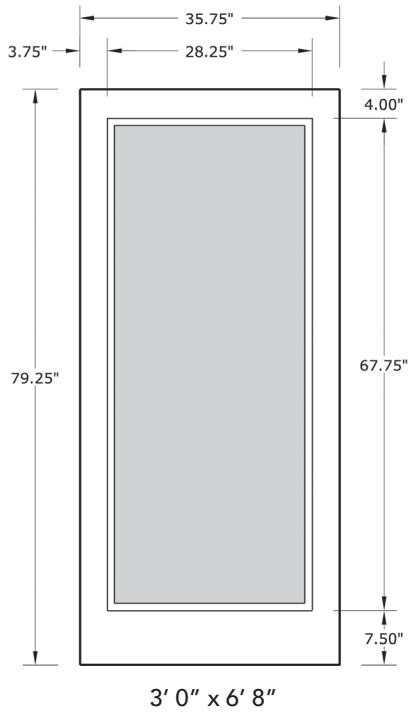

6'8" SF20F FLUSH GLAZED FULL LITE DOOR

SMOOTH

DOOR WIDTH

NOTE: BY REQUEST, DOOR HEIGHT COMES IN VARYING DIMENSIONS TO A MINIMUM OF 79". EXCESS WILL BE TAKEN FROM BOTTOM RAIL. ALL OTHER DIMENSIONS WILL REMAIN THE SAME.