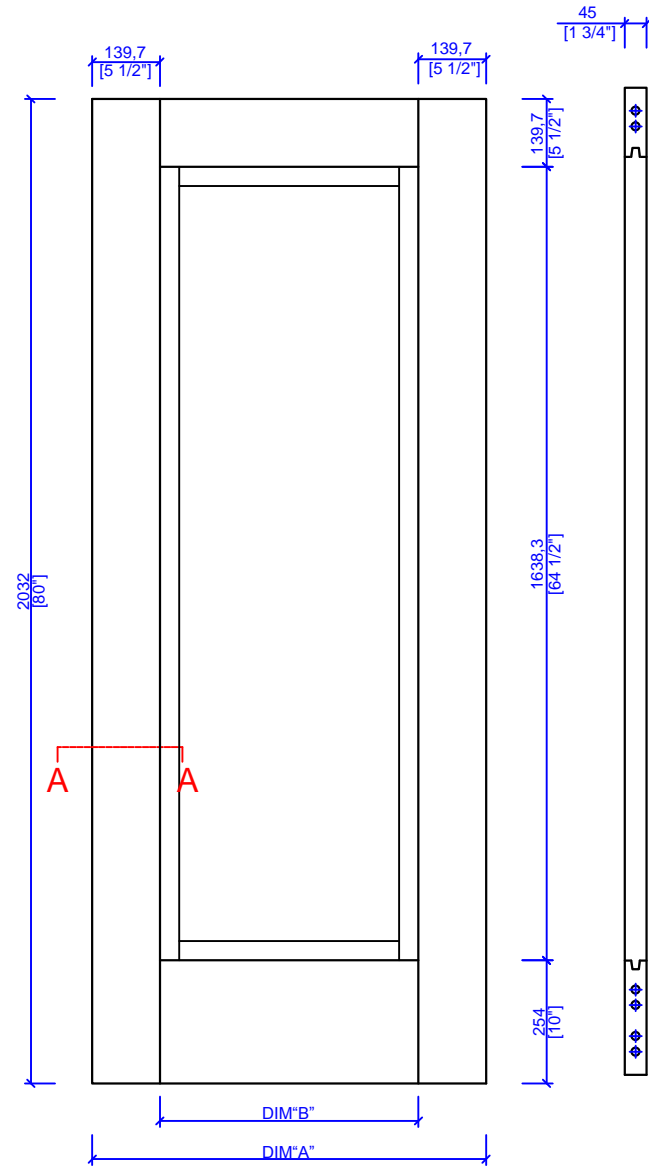

DOOR SIZE	DIM "A"	DIM "B"	PANEL SIZE	18mm
2-8	813 (32")	533.4 (21")	568x1672 (22.36"x65.826")	
3-0	914 (36")	635.0 (25")	669x1672 (26.338"x65.826")	

THIS DRAWING AND THE INFORMATION CONTAINED HEREIN IS PROPRIETARY TO TRIMLITE COMPANY AND SHALL NOT BE REPRODUCED, COPIED OR DISCLOSED IN WHOLE OR PART, OR USED FOR MANUFACTURE OR FOR ANY OTHER PURPOSE WITHOUT THE WRITTEN PERMISSION OF TRIMLITE COMPANY.				TITLE		
				8491-FR (1-3/4"x6-8") MDF/KA/DF		
				DRAWING NO. T-8491FR-80-45		
Rev. #	Description	Date	by Whom	LAYOUT	SCALE	DIMENSIONS ARE IN
A		2017.3.5		3/12	NTS	mm/[in "]
				DRAWN BY:		DATE
				 TRIMLITE		