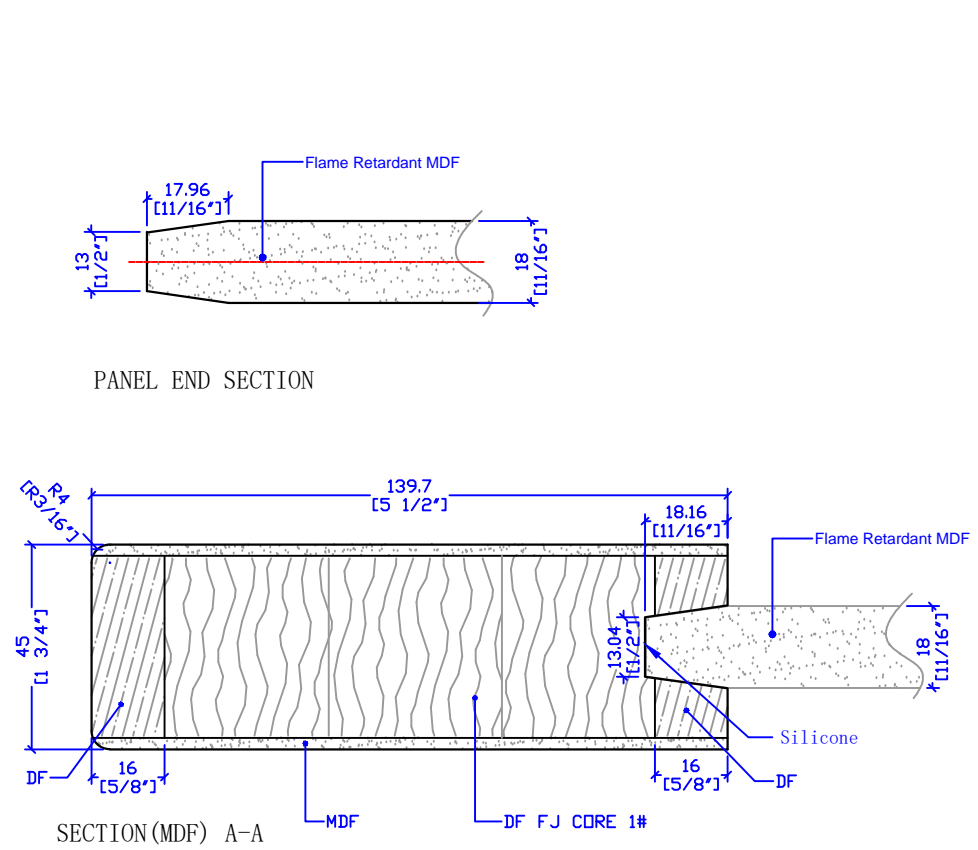

DOOR SIZE	DIM "A"	DIM "B"	PANEL SIZE 18mm
2-6	762 (30")	482.6 (19")	518x364
2-8	813 (32")	533.4 (21")	569x364
3-0	914 (36")	635.0 (25")	670x364

THIS DRAWING AND THE INFORMATION CONTAINED HEREIN IS PROPRIETARY TO TRIMLITE COMPANY AND SHALL NOT BE REPRODUCED, COPIED OR DISCLOSED IN WHOLE OR PART, OR USED FOR MANUFACTURE OR FOR ANY OTHER PURPOSE WITHOUT THE WRITTEN PERMISSION OF TRIMLITE COMPANY.				TITLE 8444-FR (1-3/4"x6-8") Pir					
				DRAWING NO. T-8444FR-80-45					
Rev. #	Description	Date	by Whom	LAYOUT	9/12	SCALE	NTS	DIMENSIONS ARE IN	mm/[in "]
A		2021.09.24	Wang	DRAWN BY:				DATE	
				 TRIMLITE					