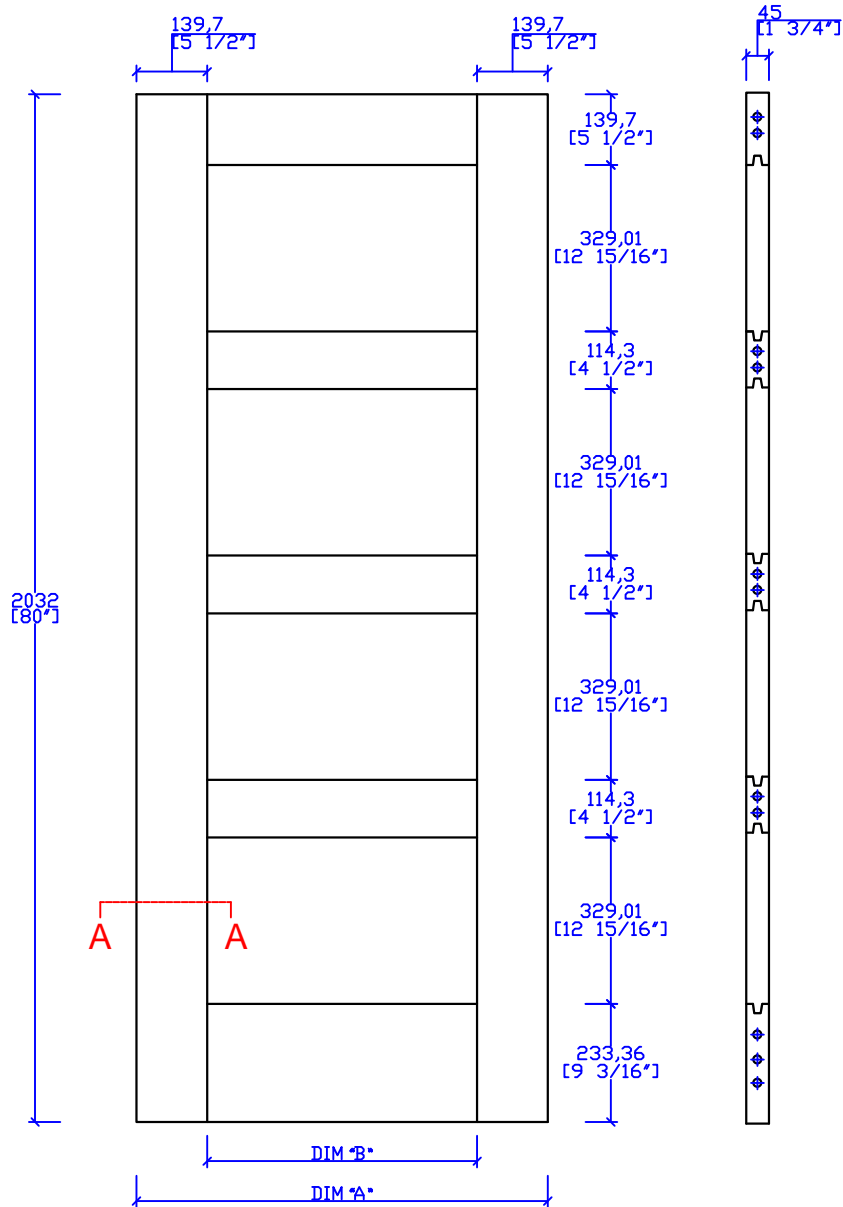

DOOR SIZE	DIM "A"	DIM "B"	PANEL SIZE 18mm
2-6	762 (30")	482.6 (19")	518x364
2-8	813 (32")	533.4 (21")	569x364
3-0	914 (36")	635.0 (25")	670x364

THIS DRAWING AND THE INFORMATION CONTAINED HEREIN IS PROPRIETARY TO TRIMLITE COMPANY AND SHALL NOT BE REPRODUCED, COPIED OR DISCLOSED IN WHOLE OR PART, OR USED FOR MANUFACTURE OR FOR ANY OTHER PURPOSE WITHOUT THE WRITTEN PERMISSION OF TRIMLITE COMPANY.				TITLE 8444-FR (1-3/4"x6-8") Pir					
				DRAWING NO. T-8444FR-80-45					
Rev. #	Description	Date	by Whom	LAYOUT	9/12	SCALE	NTS	DIMENSIONS ARE IN	mm/[in "]
A		2021.09.24	Wang	DRAWN BY:				DATE	
				 TRIMLITE					