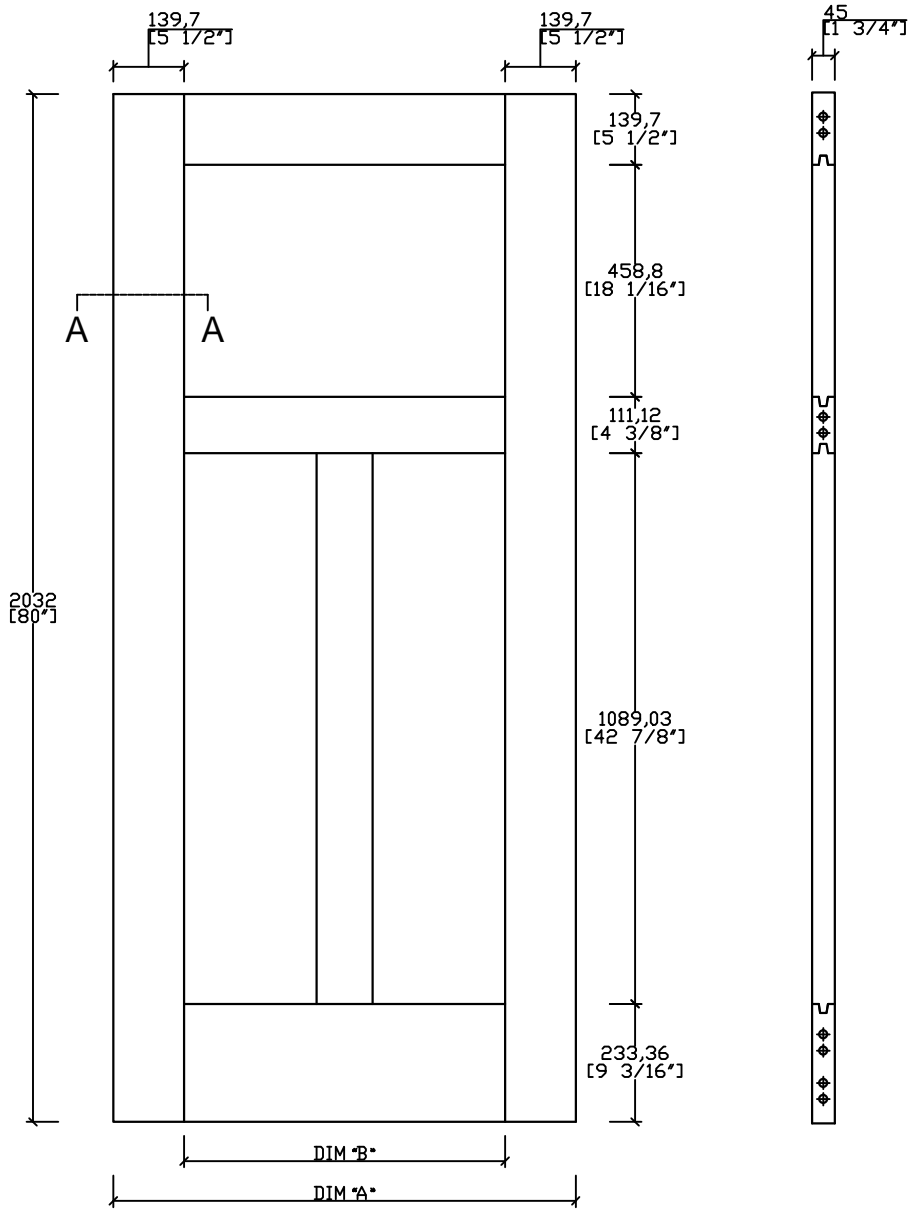

DOOR SIZE	DIM "A"	DIM "B"	PANEL SIZE 18mm	
2-8	813 (32")	533.4 (21")	569x494 (22.4"x19.449")	246x1124 (22.4"x44.252")
3-0	914 (36")	635.0 (25")	670x494 (26.378"x19.449")	297x1124 (26.378"x44.252")

THIS DRAWING AND THE INFORMATION CONTAINED HEREIN IS PROPRIETARY TO TRIMLITE COMPANY AND SHALL NOT BE REPRODUCED, COPIED OR DISCLOSED IN WHOLE OR PART, OR USED FOR MANUFACTURE OR FOR ANY OTHER PURPOSE WITHOUT THE WRITTEN PERMISSION OF TRIMLITE COMPANY.				TITLE 8403-FR (1-3/4" x 6-8") MDF/DF			
				DRAWING NO. T-8403FR-80-45			
Rev. #	Description	Date	by Whom	LAYOUT	SCALE	NTS	DIMENSIONS ARE IN
A		2015.04.08	Haijun.Wang	7/12			mm/[in "]
				DRAWN BY:	Haijun.Wang		DATE
							4/6/2015