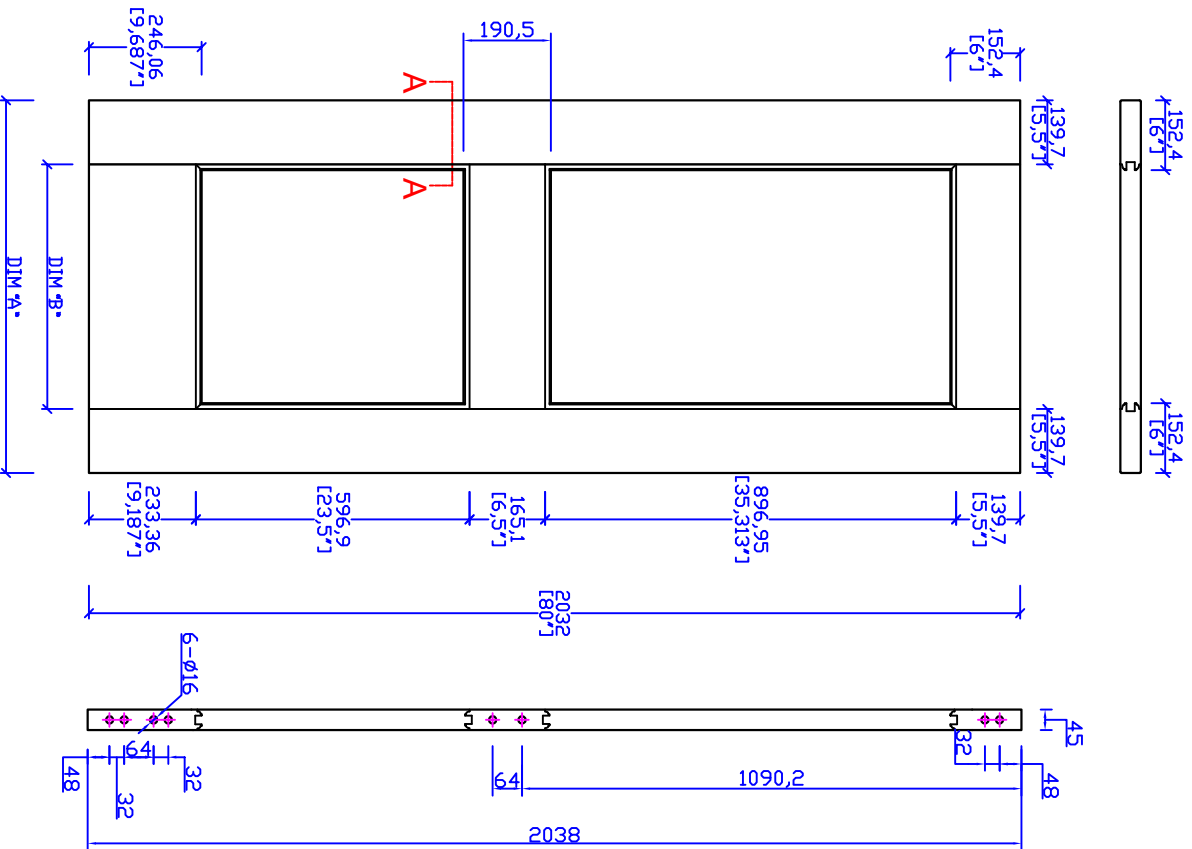

DOOR SIZE	DIM "A"	DIM "B"	PANEL SIZE	18mm
2-8	32" (813)	21" (533, 4)	542x905	542x605
3-0	36" (914)	25" (635, 0)	643x905	643x605

THIS DRAWING AND THE INFORMATION CONTAINED HEREIN IS PROPRIETARY TO TRIMLITE COMPANY AND SHALL NOT BE REPRODUCED, COPIED OR DISCLOSED IN WHOLE OR PART, OR USED FOR MANUFACTURE OR FOR ANY OTHER PURPOSE WITHOUT THE WRITTEN PERMISSION OF TRIMLITE COMPANY.

Rev. #	Description	Date	by Whom	DRAWING NO.	SCALE	DIMENSIONS	DATE
A		2016.12.20		LANOUT	4/9	NTS	

TITLE
8082 20min FR

1-3/4"x6-8" DF

T-8082FR-80

DRAWING NO. T-8082FR-80
SCALE NTS
DIMENSIONS mm/[in "]
DATE

TRIMLITE