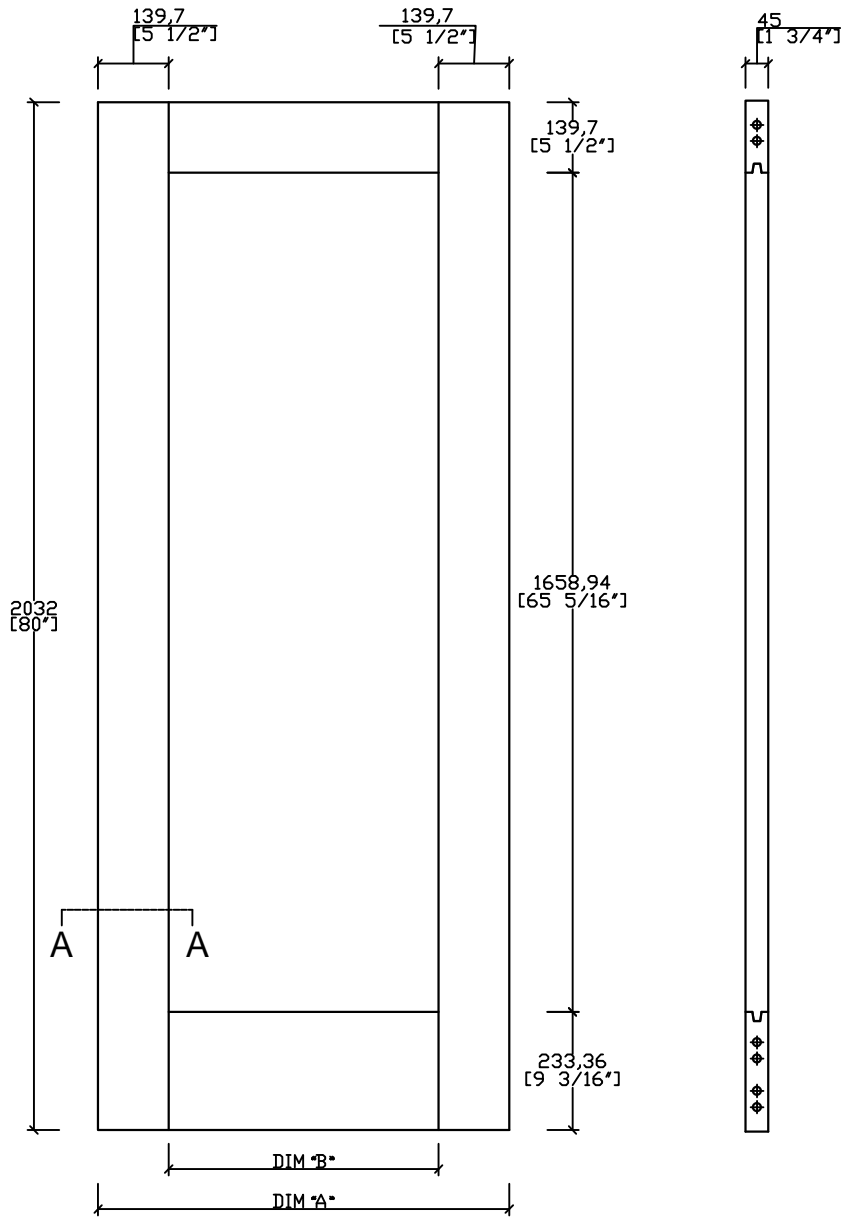

DOOR SIZE	DIM "A"	DIM "B"	PANEL SIZE	18mm
2-8	813 (32")	533.4 (21")	569x1694 (22.4"x66.693")	
3-0	914 (36")	635.0 (25")	670x1694 (26.378"x66.693")	

THIS DRAWING AND THE INFORMATION CONTAINED HEREIN IS PROPRIETARY TO TRIMLITE COMPANY AND SHALL NOT BE REPRODUCED, COPIED OR DISCLOSED IN WHOLE OR PART, OR USED FOR MANUFACTURE OR FOR ANY OTHER PURPOSE WITHOUT THE WRITTEN PERMISSION OF TRIMLITE COMPANY.				TITLE <b>8401-FR</b> (1-3/4" x 6-8") MDF/DF			
				DRAWING NO. <b>T-8401FR-80-45</b>			
Rev. #	Description	Date	by Whom	LAYOUT	SCALE	NTS	DIMENSIONS ARE IN
A		2015.04.08	Haijun.Wang	3/12			mm/[in "]
				DRAWN BY:	Haijun.Wang		DATE
							4/6/2015
				 <b>TRIMLITE</b>			