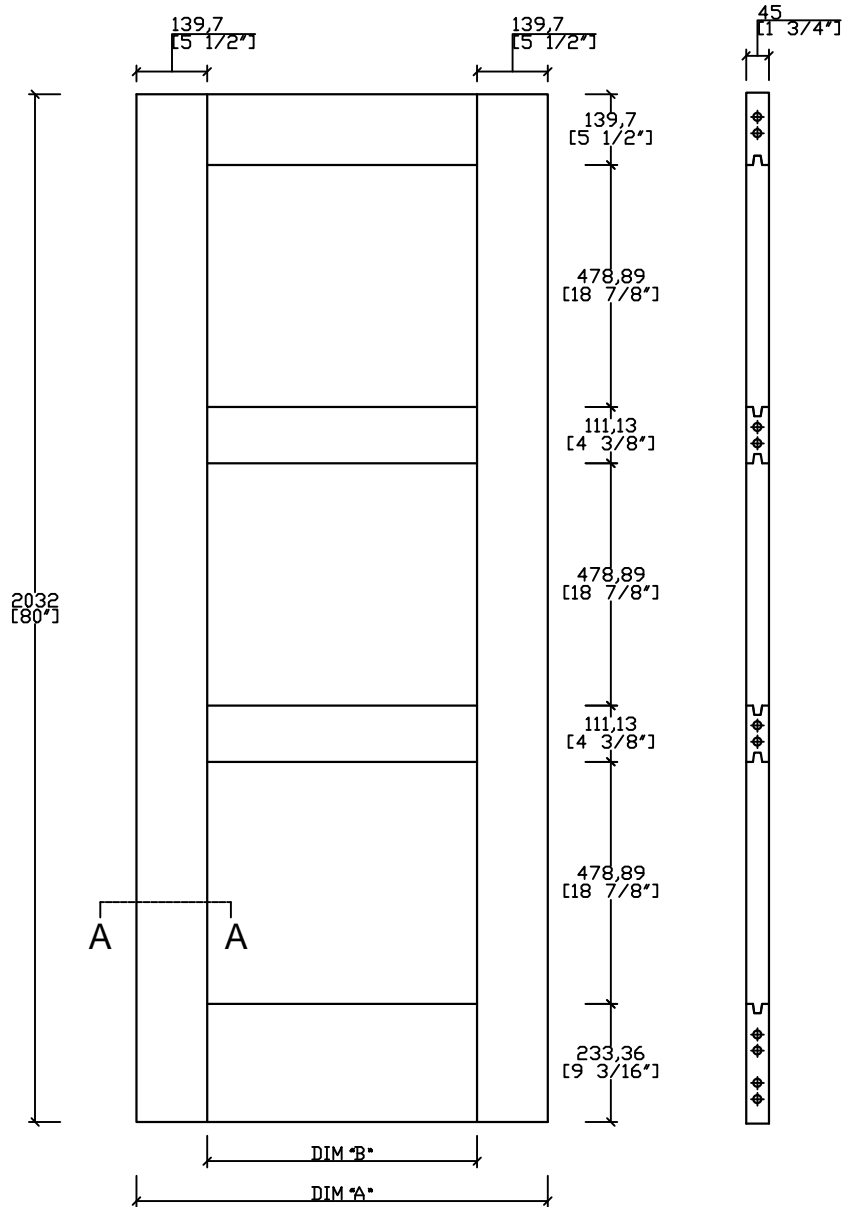

DOOR SIZE	DIM "A"	DIM "B"	PANEL SIZE	18mm
2-8	813 (32")	533.4 (21")	569x514 (22.4"x20.236")	
3-0	914 (36")	635.0 (25")	670x514 (26.378"x20.236")	

THIS DRAWING AND THE INFORMATION CONTAINED HEREIN IS PROPRIETARY TO TRIMLITE COMPANY AND SHALL NOT BE REPRODUCED, COPIED OR DISCLOSED IN WHOLE OR PART, OR USED FOR MANUFACTURE OR FOR ANY OTHER PURPOSE WITHOUT THE WRITTEN PERMISSION OF TRIMLITE COMPANY.				TITLE		
				8433-FR (1-3/4" x 6-8") MDF/DF		
				DRAWING NO. T-8433FR-80-45		
Rev. #	Description	Date	by Whom	LAYOUT 9/12	SCALE NTS	DIMENSIONS ARE IN mm/[in "]
A		2015.04.08	Haijun.Wang	DRAWN BY: Haijun.Wang		DATE 4/6/2015