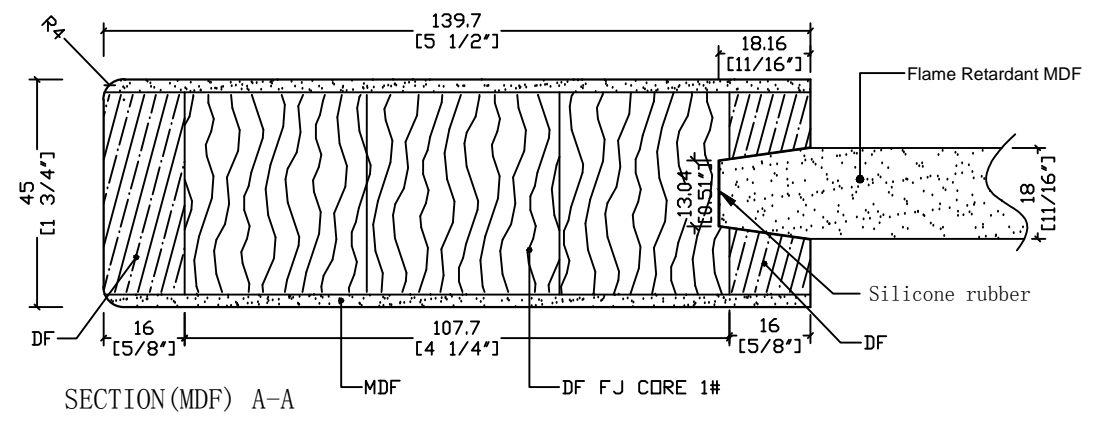

DOOR SIZE	DIM "A"	DIM "B"	PANEL SIZE	18mm
2-8	813 (32")	533.4 (21")	569x919 (22.4"x36.381")	569x622 (22.4"x24.488")
3-0	914 (36")	635.0 (25")	670x919 (26.378"x36.381")	670x622 (26.378"x24.488")

THIS DRAWING AND THE INFORMATION CONTAINED HEREIN IS PROPRIETARY TO TRIMLITE COMPANY AND SHALL NOT BE REPRODUCED, COPIED OR DISCLOSED IN WHOLE OR PART, OR USED FOR MANUFACTURE OR FOR ANY OTHER PURPOSE WITHOUT THE WRITTEN PERMISSION OF TRIMLITE COMPANY.				TITLE			
				8402-FR (1-3/4"x6-8") MDF/DF			
				DRAWING NO. T-8402FR-80-45			
Rev. #	Description	Date	by Whom	LAYOUT	SCALE	NTS	DIMENSIONS ARE IN
A		2015.04.08	Haijun.Wang	5/12			mm/[in"]
				DRAWN BY:	Haijun.Wang		DATE
						4/6/2015	
				