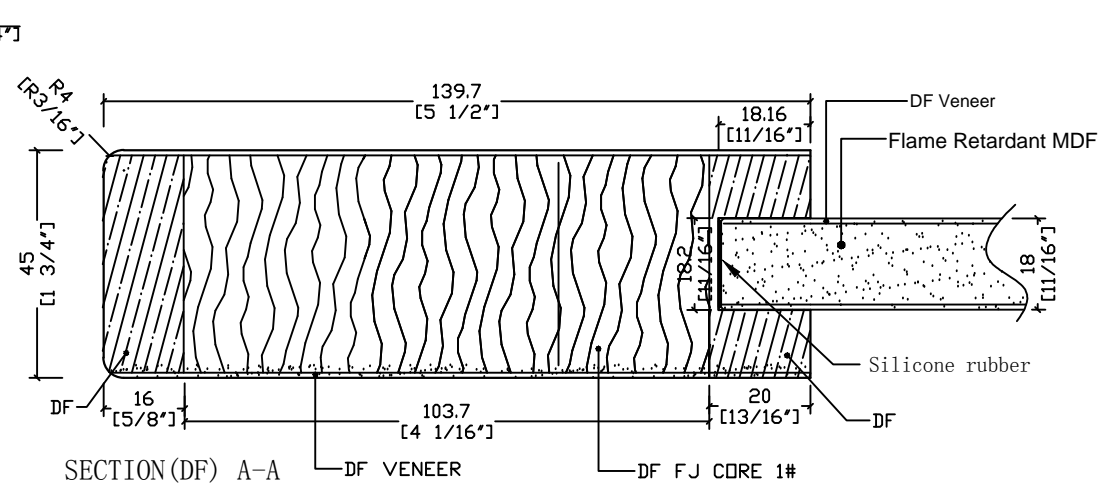

DOOR SIZE	DIM "A"	DIM "B"	PANEL SIZE	18mm
2-8	813 (32")	533.4 (21")	569x919 (22.4"x36.381")	569x622 (22.4"x24.488")
3-0	914 (36")	635.0 (25")	670x919 (26.378"x36.381")	670x622 (26.378"x24.488")

THIS DRAWING AND THE INFORMATION CONTAINED HEREIN IS PROPRIETARY TO TRIMLITE COMPANY AND SHALL NOT BE REPRODUCED, COPIED OR DISCLOSED IN WHOLE OR PART, OR USED FOR MANUFACTURE OR FOR ANY OTHER PURPOSE WITHOUT THE WRITTEN PERMISSION OF TRIMLITE COMPANY.				TITLE			
				8402-FR (1-3/4"x6-8") MDF/DF			
				DRAWING NO. T-8402FR-80-45			
Rev. #	Description	Date	by Whom	LAYOUT	SCALE	NTS	DIMENSIONS ARE IN
A		2015.04.08	Haijun.Wang	5/12			mm/[in"]
				DRAWN BY:	Haijun.Wang		DATE
						4/6/2015	
				