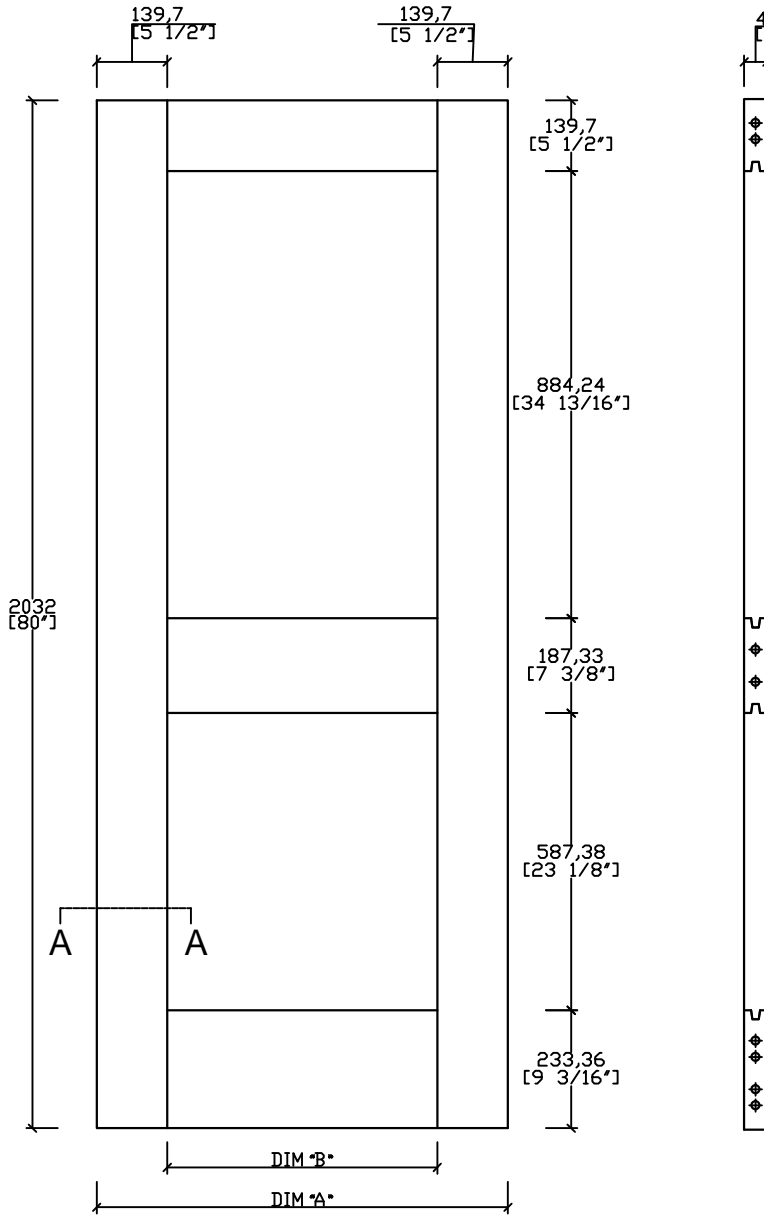

DOOR SIZE	DIM "A"	DIM "B"	PANEL SIZE	18mm
2-8	813 (32")	533.4 (21")	569x919 (22.4"x36.381")	569x622 (22.4"x24.488")
3-0	914 (36")	635.0 (25")	670x919 (26.378"x36.381")	670x622 (26.378"x24.488")

THIS DRAWING AND THE INFORMATION CONTAINED HEREIN IS PROPRIETARY TO TRIMLITE COMPANY AND SHALL NOT BE REPRODUCED, COPIED OR DISCLOSED IN WHOLE OR PART, OR USED FOR MANUFACTURE OR FOR ANY OTHER PURPOSE WITHOUT THE WRITTEN PERMISSION OF TRIMLITE COMPANY.				TITLE			
				8402-FR (1-3/4"x6-8") MDF/DF			
				DRAWING NO. T-8402FR-80-45			
Rev. #	Description	Date	by Whom	LAYOUT	SCALE	NTS	DIMENSIONS ARE IN
A		2015.04.08	Haijun.Wang	5/12			mm/[in"]
				DRAWN BY:	Haijun.Wang		DATE
						4/6/2015	
				